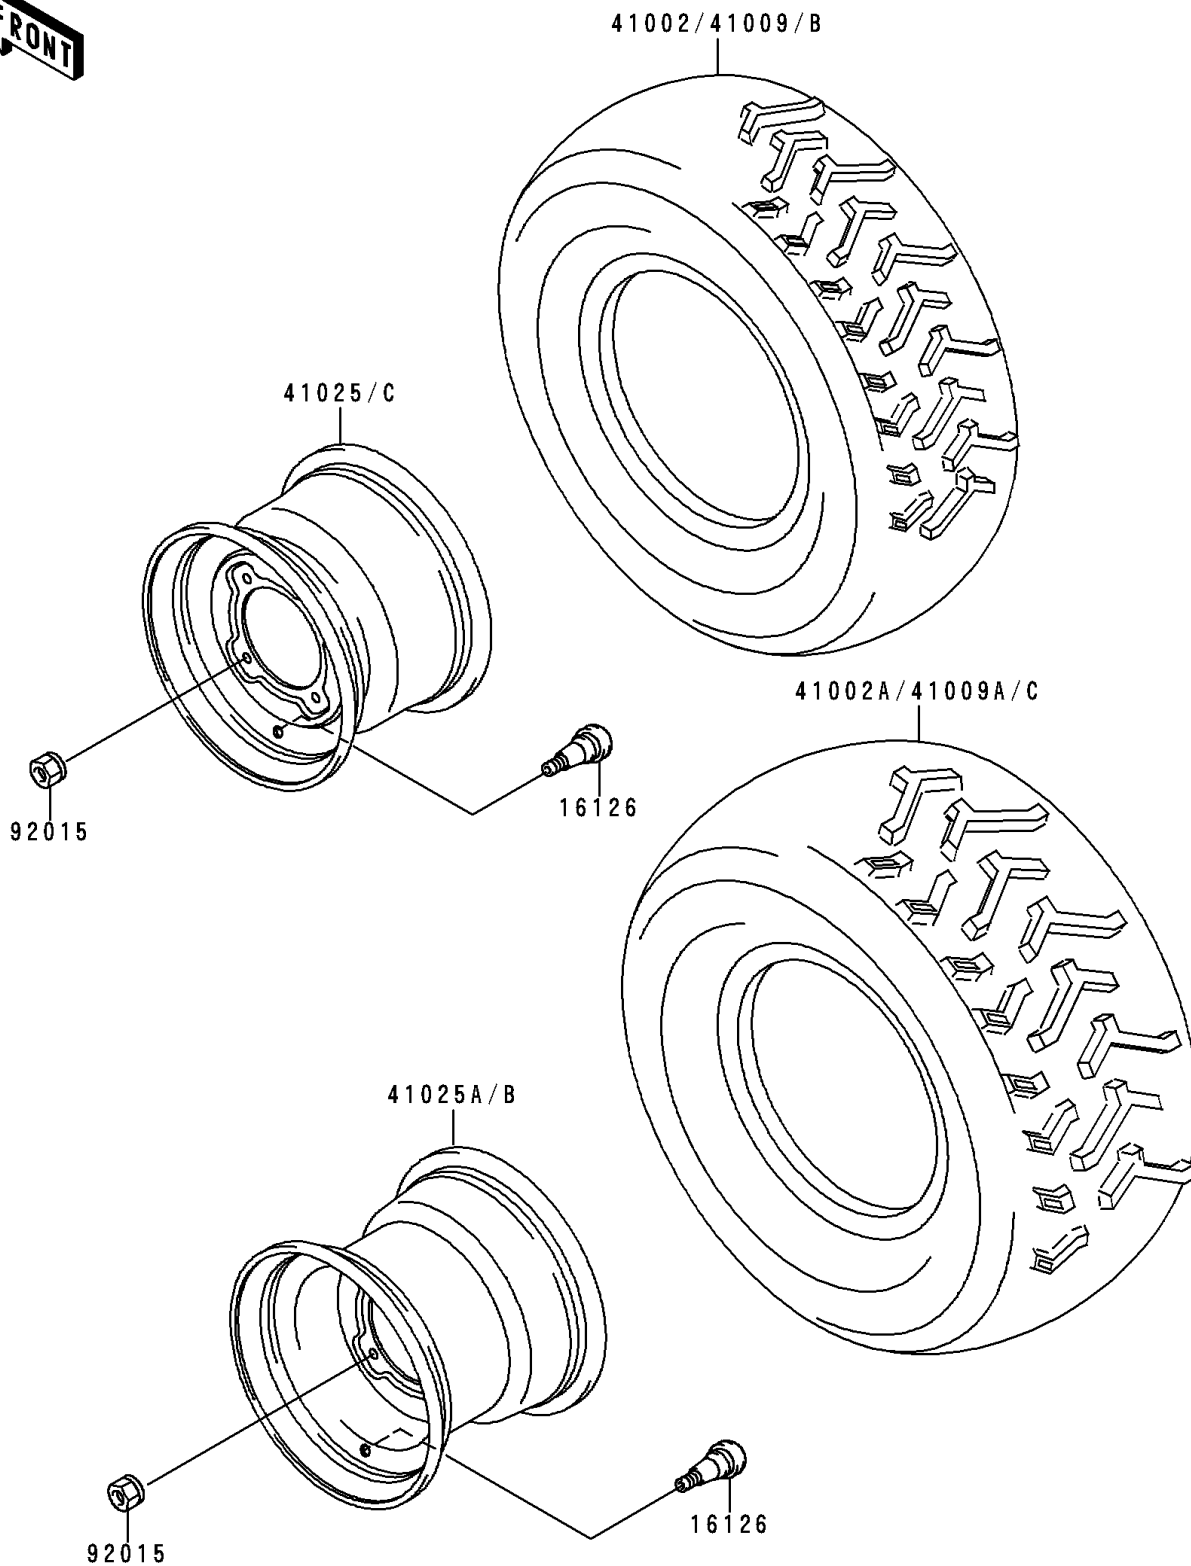

## 1996 Bayou® 400 4x4 PARTS DIAGRAM

Wheels/Tires

F2210

## 1996 Bayou® 400 4x4 PARTS LIST

Wheels/Tires

ITEM NAME	PART NUMBER	QUANTITY
VALVE (Ref # 16126)	16126-4001	1
TIRE,FR,AT24X8-11,KT962(D) (Ref # 41002)	41002-1678	1
TIRE,RR,AT24X10-11,KT962A(D) (Ref # 41002A)	41002-1890	1
TIRE,FR,(GOOD YEAR) (Ref # 41009)	41009-1075	1
TIRE,RR,(GOOD YEAR) (Ref # 41009A)	41009-1076	1
RIM,FR,11X6.5,SILVER NO.40 (Ref # 41025)	41025-1196-5A	1
RIM,RR,11X8.0,SILVER NO.40 (Ref # 41025A)	41025-1268-5A	1
NUT,LOCK,10MM (Ref # 92015)	92015-1808	1