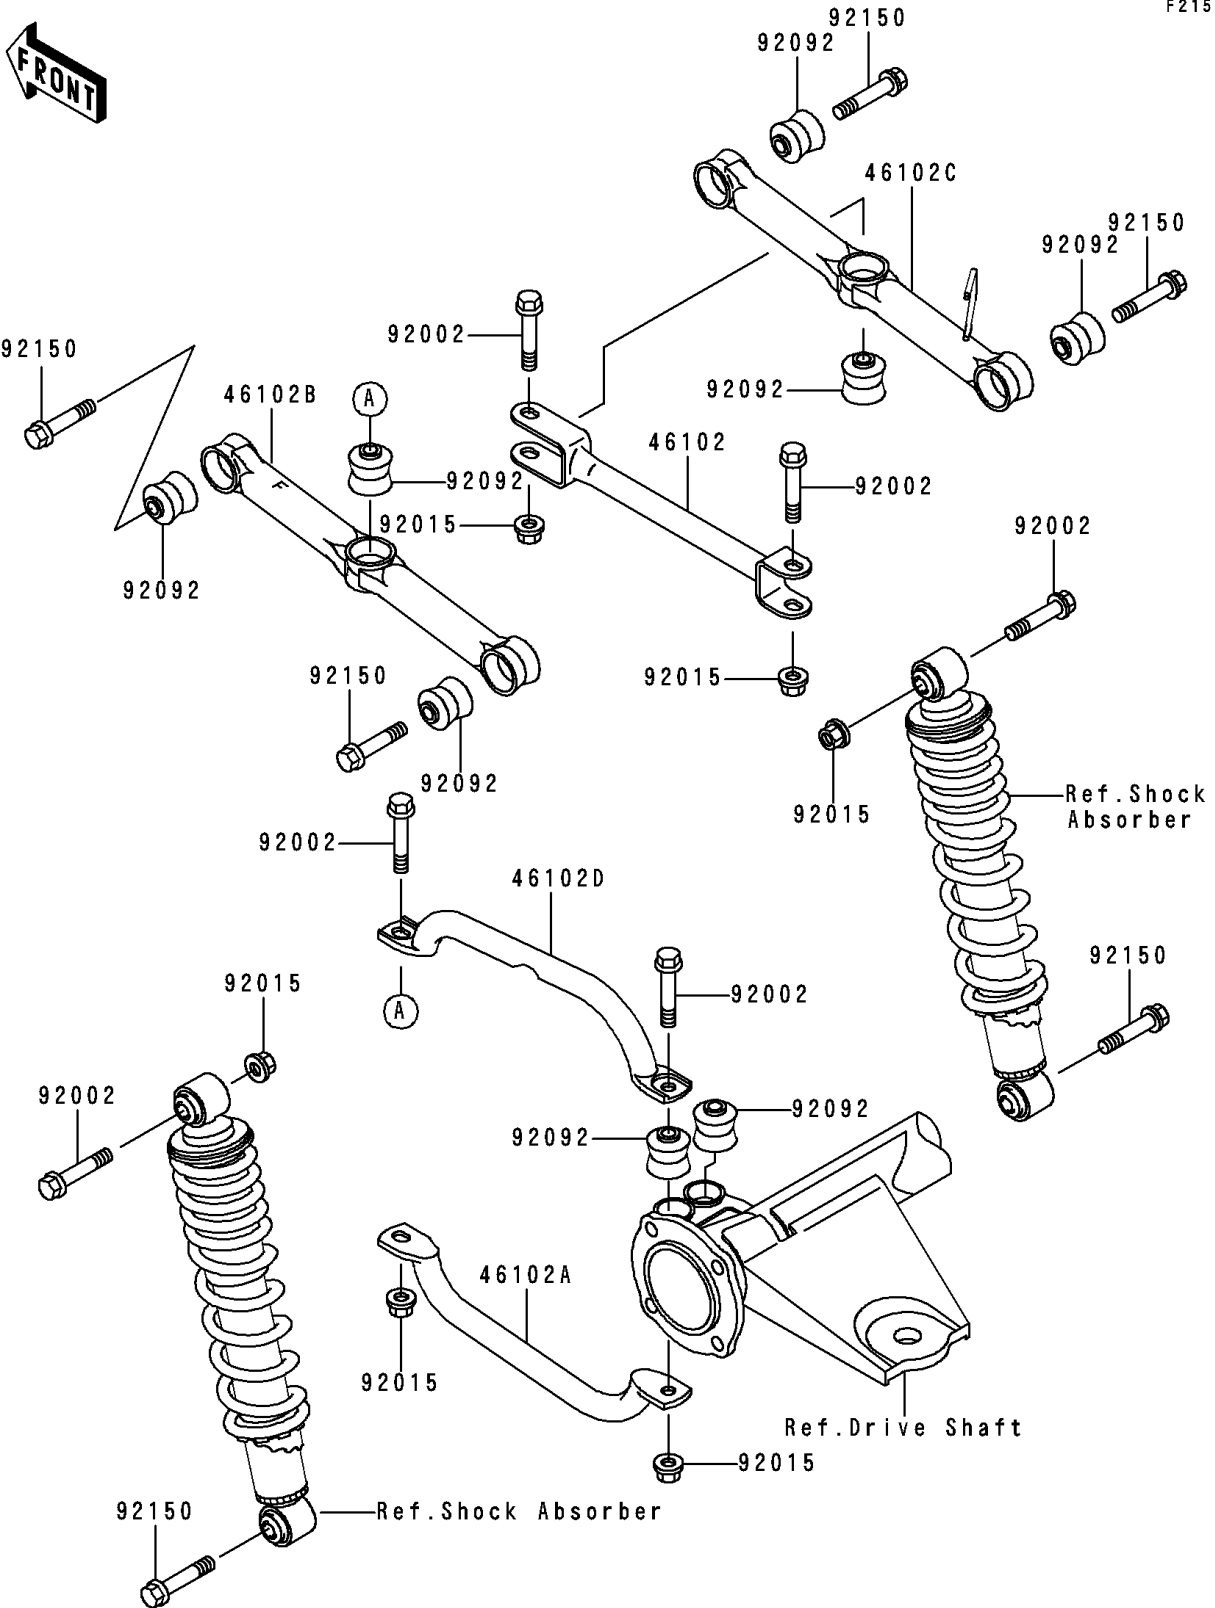

1996 Bayou® 400 4x4 PARTS DIAGRAM

Rear Suspension

F2153

1996 Bayou® 400 4x4 PARTS LIST

Rear Suspension

| ITEM NAME | PART NUMBER | QUANTITY |
|---|-------------|----------|
| ROD,SUSPENSION,RIGHT CROSS (Ref # 46102) | 46102-1213 | 1 |
| ROD,SUSPENSION,RR,LH,INSIDE (Ref # 46102A) | 46102-1242 | 1 |
| ROD,SUSPENSION,RR,LH,OUTSIDE (Ref # 46102B) | 46102-1320 | 1 |
| ROD,SUSPENSION,RR,RH,OUTSIDE (Ref # 46102C) | 46102-1321 | 1 |
| ROD,SUSPENSION,LEFT CROSS (Ref # 46102D) | 46102-1330 | 1 |
| BOLT,FLANGED,10X53.5 (Ref # 92002) | 92002-1529 | 1 |
| NUT,LOCK,10MM (Ref # 92015) | 92015-1597 | 1 |
| BUSHING-RUBBER (Ref # 92092) | 92092-1064 | 1 |
| BOLT,FLANGED,10X49 (Ref # 92150) | 92150-1048 | 1 |