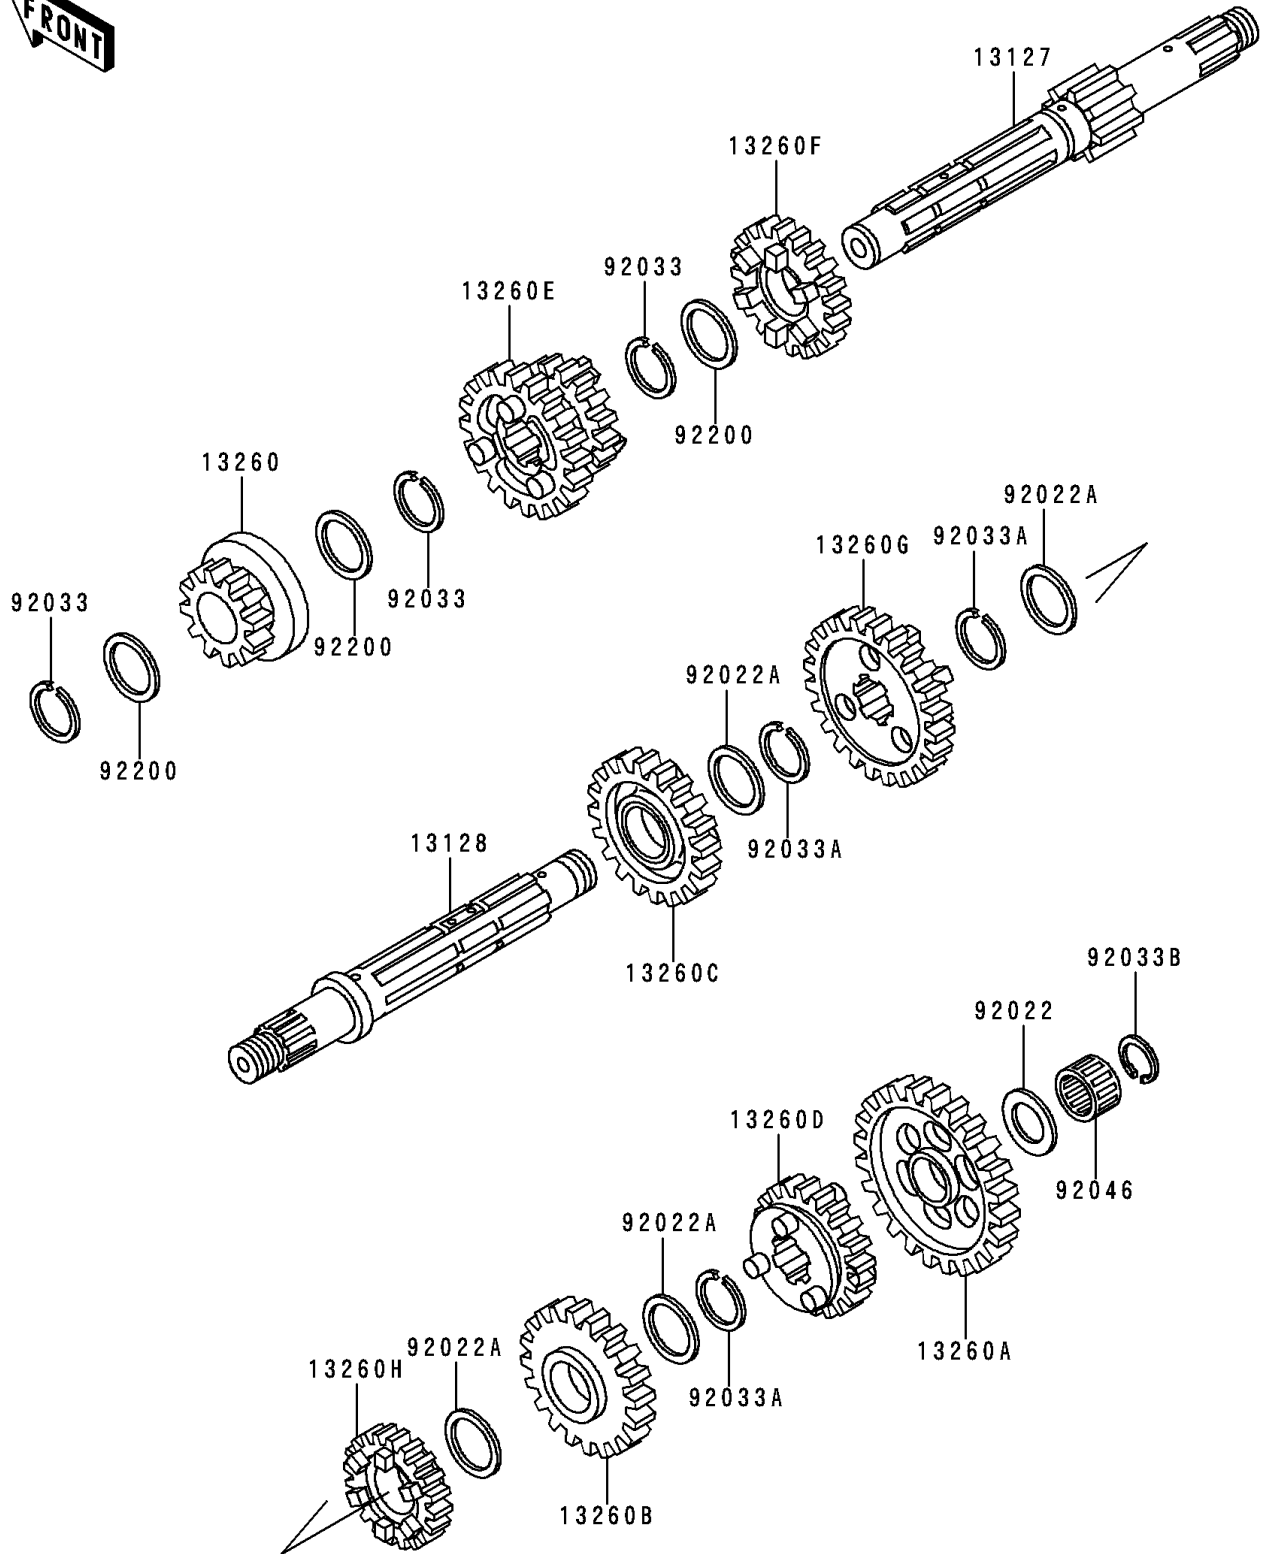

1996 Bayou® 400 4x4 PARTS DIAGRAM

Transmission

E1361

1996 Bayou® 400 4x4 PARTS LIST

Transmission

ITEM NAME	PART NUMBER	QUANTITY
SHAFT-TRANSMISSION INPUT,11T (Ref # 13127)	13127-1211	1
SHAFT-TRANSMISSION OUTPUT (Ref # 13128)	13128-1185	1
GEAR,INPUT 2ND,16T (Ref # 13260)	13260-1211	1
GEAR,OUTPUT LOW,42T (Ref # 13260A)	13260-1214	1
GEAR,OUTPUT 3RD,32T (Ref # 13260B)	13260-1216	1
GEAR,REVERSE,31T (Ref # 13260C)	13260-1219	1
GEAR,OUTPUT 4TH,27T (Ref # 13260D)	13260-1449	1
GEAR,INPUT 3RD&TOP,21T&34T (Ref # 13260E)	13260-1522	1
GEAR,INPUT 4TH,26T (Ref # 13260F)	13260-1523	1
GEAR,OUTPUT 2ND,36T (Ref # 13260G)	13260-1524	1
GEAR,OUTPUT TOP,26T (Ref # 13260H)	13260-1525	1
WASHER,20.5X30X1,STEEL (Ref # 92022)	92022-112	1
WASHER,25.3X30X0.5 (Ref # 92022A)	92022-159	1
RING-SNAP,20X25.5X1.2 (Ref # 92033)	92033-025	1
RING-SNAP,24MM (Ref # 92033A)	92033-026	1
RING-SNAP,18MM (Ref # 92033B)	92033-029	1
BEARING-NEEDLE,KT202614 (Ref # 92046)	92046-1170	1
WASHER,22.3X29X1.0 (Ref # 92200)	92200-1125	1