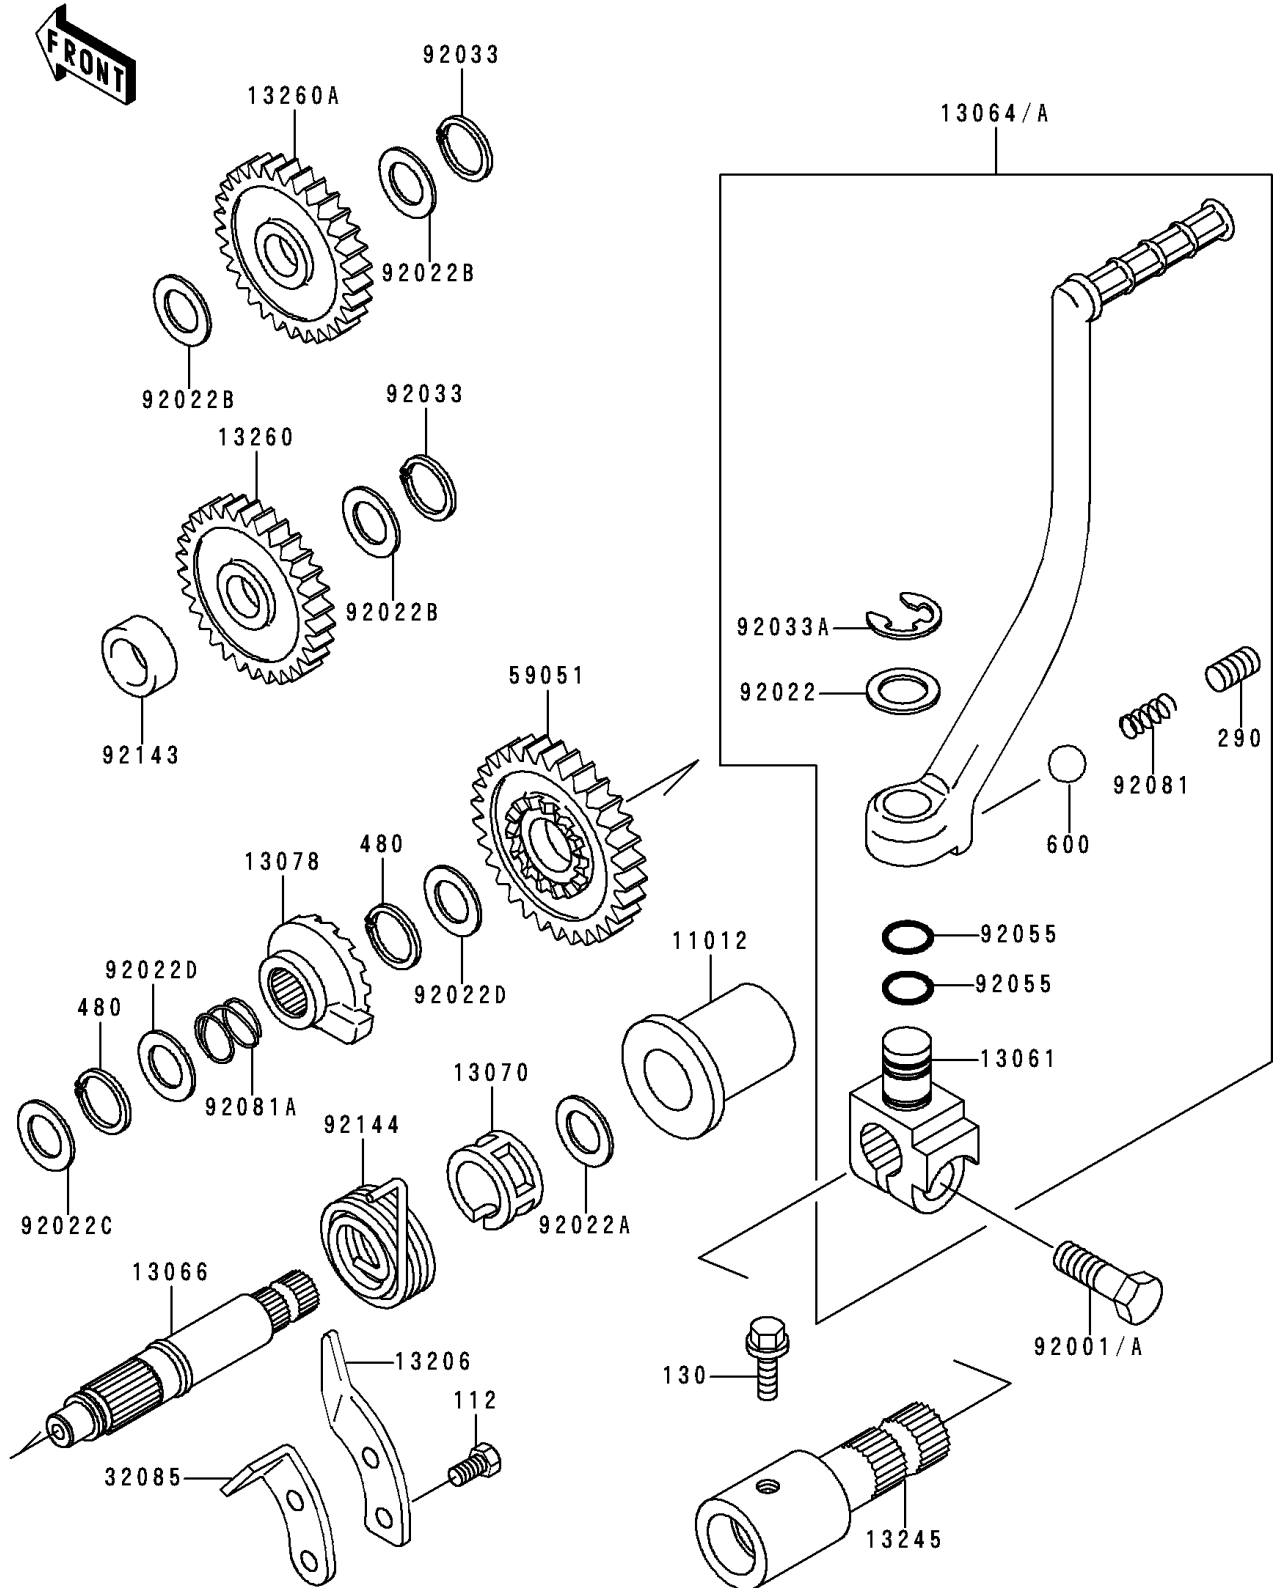

1996 Bayou® 400 4x4 PARTS DIAGRAM

Kickstarter Mechanism

E1340

1996 Bayou® 400 4x4 PARTS LIST

Kickstarter Mechanism

ITEM NAME	PART NUMBER	QUANTITY
BOLT-UPSET (Ref # 112)	112G0618	1
BOLT-FLANGED (Ref # 130)	130J0610	1
SCREW-SET-SOCKET,8X8 (Ref # 290)	290Q0808	1
CIRCLIP-TYPE-C,16MM (Ref # 480)	480J1600	1
BALL-STEEL,1/4" (Ref # 600)	600A0800	1
CAP,KICKSTARTER (Ref # 11012)	11012-1801	1
BOSS,KICK PEDAL (Ref # 13061)	13061-1189	1
LEVER-ASSY-KICK (Ref # 13064A)	13064-1127	2
SHAFT-KICK (Ref # 13066)	13066-1079	1
GUIDE,KICK SPRING (Ref # 13070)	13070-011	1
RATCHET (Ref # 13078)	13078-1053	1
GUIDE-KICK (Ref # 13206)	13206-1056	1
SHAFT-COMP-KICK (Ref # 13245)	13245-1051	1
GEAR,KICKSTARTER,IDLE,23T (Ref # 13260)	13260-1221	1
GEAR,KICKSTARTER,IDLE,29T (Ref # 13260A)	13260-1222	1
STOPPER (Ref # 32085)	32085-1237	1
GEAR-SPUR,KICKSTARTER,31T (Ref # 59051)	59051-1253	1
BOLT,8X28 (Ref # 92001A)	92001-1042	2
WASHER,15.2X20X1 (Ref # 92022)	92022-1019	1
WASHER,18.5X23X1.2 (Ref # 92022A)	92022-118	1
WASHER,17.3X22X0.5 (Ref # 92022B)	92022-1799	1
WASHER,12.3X20X0.5 (Ref # 92022C)	92022-269	1
WASHER,16.8X22X0.5 (Ref # 92022D)	92022-315	1
RING-SNAP (Ref # 92033)	92033-032	1
RING-SNAP,10MM (Ref # 92033A)	92033-1166	1
RING-O,10X1.5 (Ref # 92055)	92055-061	1
SPRING,KICK PEDAL (Ref # 92081)	92081-020	1
SPRING,RATCHET (Ref # 92081A)	92081-122	1
COLLAR,17X23X5 (Ref # 92143)	92143-1525	1

1996 Bayou[®] 400 4x4 PARTS LIST

Kickstarter Mechanism

ITEM NAME	PART NUMBER	QUANTITY
SPRING,KICKSTARTER (Ref # 92144)	92144-1001	1