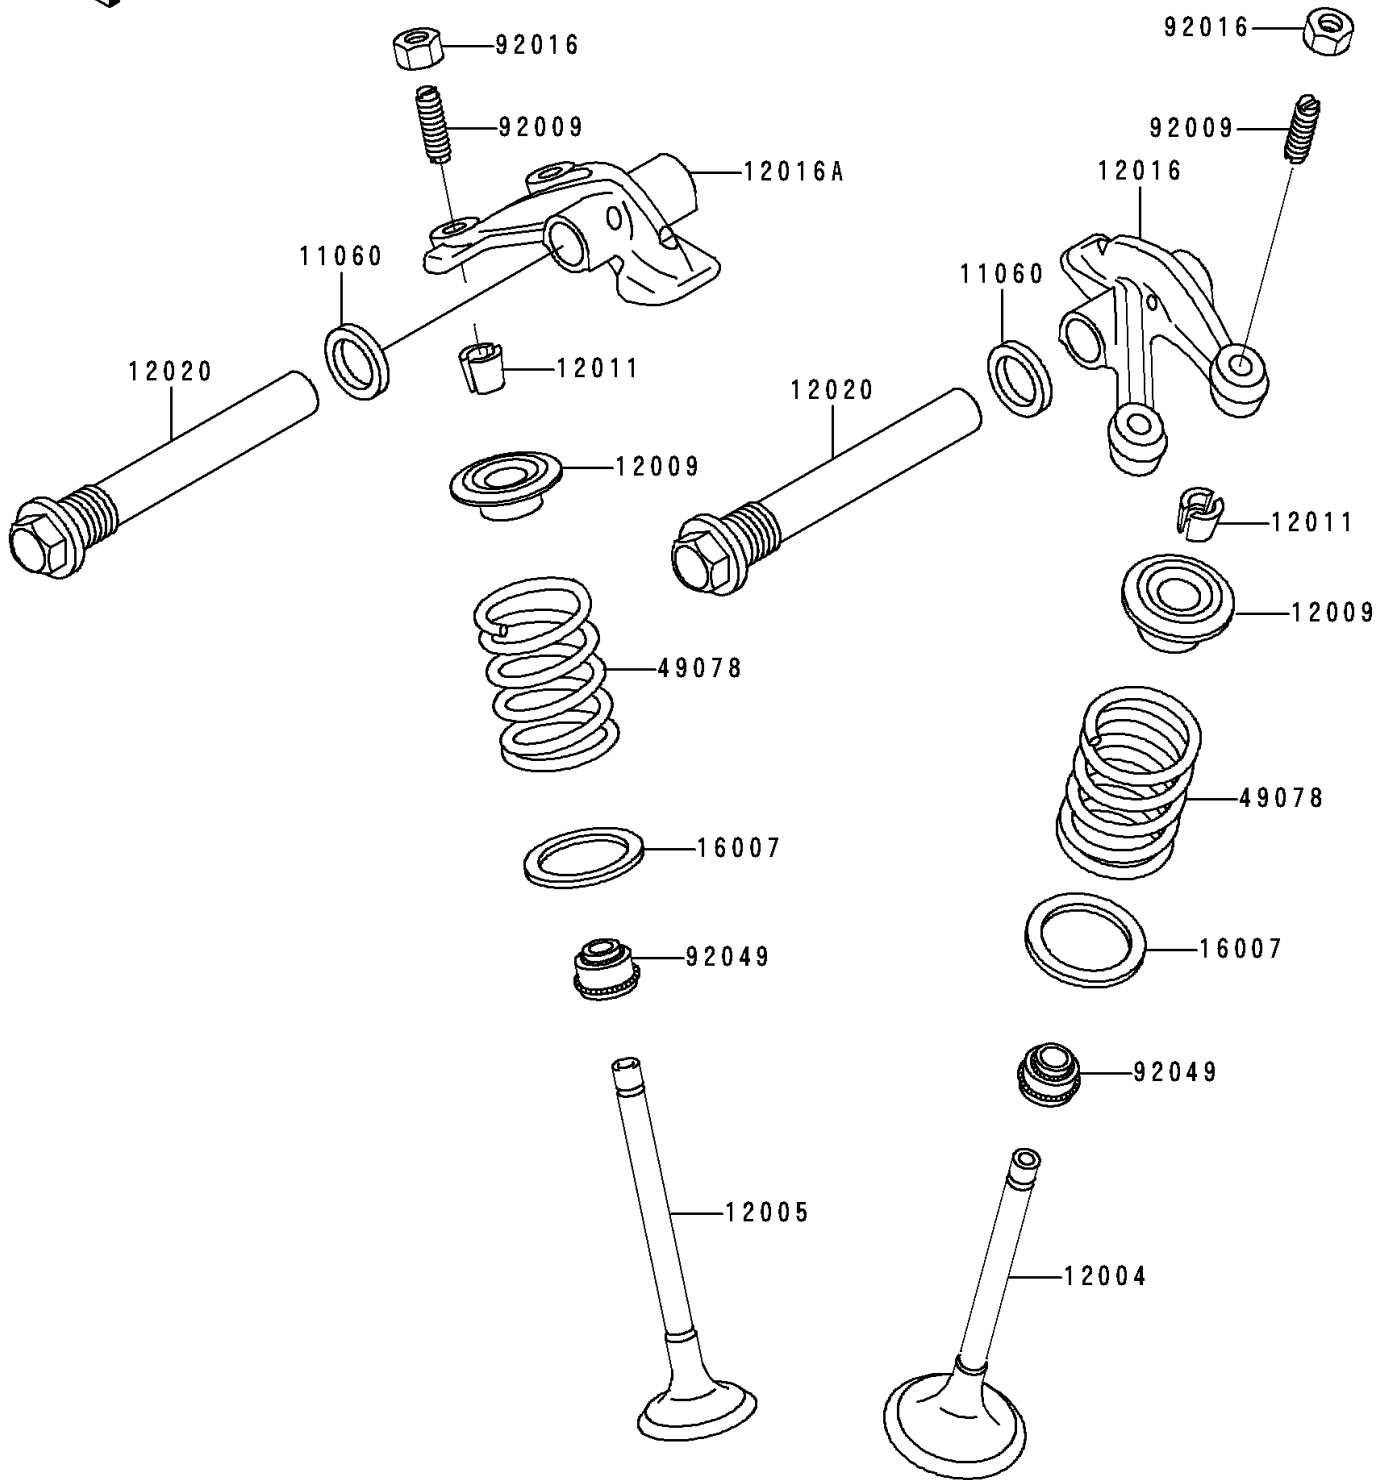

## 1996 Bayou® 400 4x4 PARTS DIAGRAM

Valve(s)

E1210

## 1996 Bayou® 400 4x4 PARTS LIST

Valve(s)

ITEM NAME	PART NUMBER	QUANTITY
GASKET,ROCKER SHAFT (Ref # 11060)	11060-1287	1
VALVE-INTAKE (Ref # 12004)	12004-1106	1
VALVE-EXHAUST (Ref # 12005)	12005-1189	1
RETAINER-VALVE SPRING (Ref # 12009)	12009-1054	1
COLLET (Ref # 12011)	12011-1003	1
ARM-ROCKER,INTAKE (Ref # 12016)	12016-1089	1
ARM-ROCKER,EXHAUST (Ref # 12016A)	12016-1090	1
SHAFT-ROCKER (Ref # 12020)	12020-1067	1
SEAT-SPRING,17.5X23.8X0.5 (Ref # 16007)	16007-1178	1
SPRING-ENGINE VALVE (Ref # 49078)	49078-1073	1
SCREW,6MM (Ref # 92009)	92009-1032	1
NUT,6MM (Ref # 92016)	92016-061	1
SEAL-OIL,RVC2-5.5X8.5X8.3 (Ref # 92049)	92049-1062	1