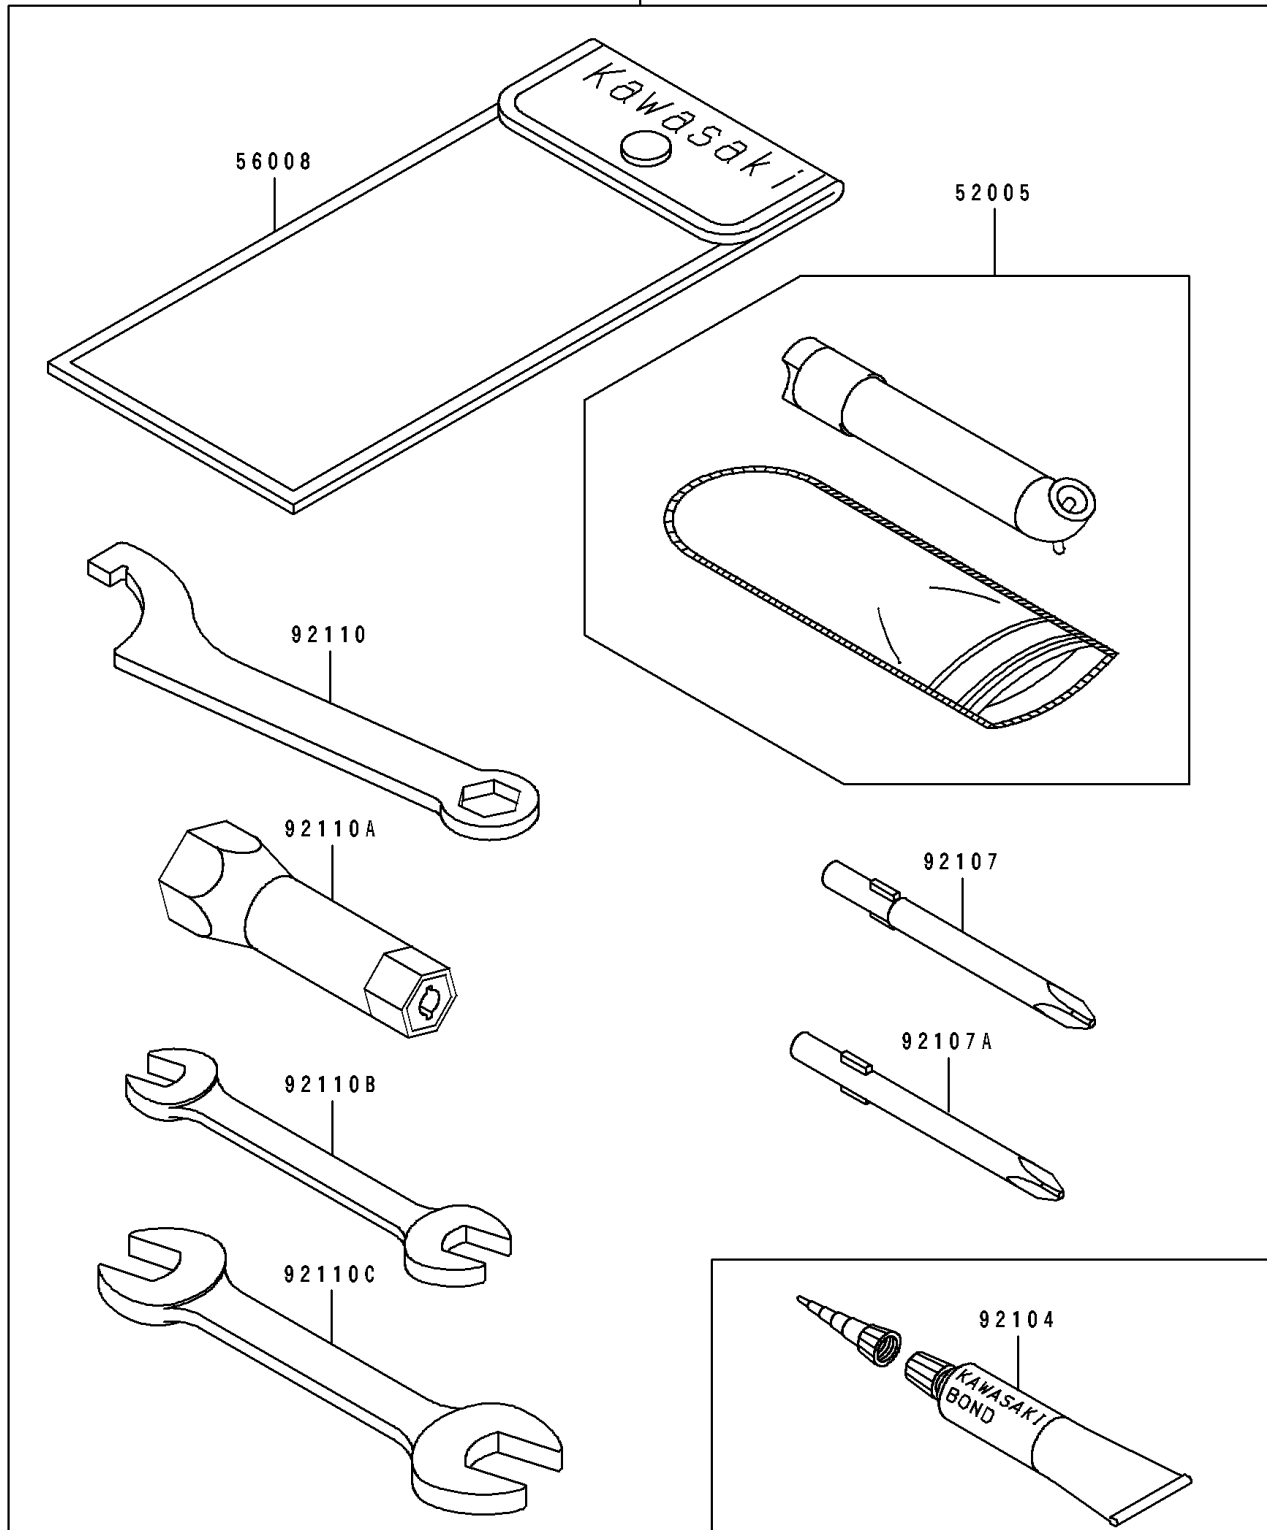

## 1993 Bayou® 400 4x4 PARTS DIAGRAM

Owner's Tools

56007

F2810

## 1993 Bayou® 400 4x4 PARTS LIST

Owner's Tools

ITEM NAME	PART NUMBER	QUANTITY
GAUGE,AIR (Ref # 52005)	52005-1082	1
TOOLKIT (Ref # 56007)	56007-1331	1
BAG,TOOL (Ref # 56008)	56008-1007	1
GASKET-LIQUID,TUBE,100G,SILVER (Ref # 92104)	92104-002	1
TOOL-DRIVER,#3PHILLIPS (Ref # 92107)	92107-005	1
TOOL-DRIVER,#2PHILLIPS (Ref # 92107A)	92107-1053	1
TOOL-WRENCH,HOOK&BOXEND,14MM (Ref # 92110)	92110-1040	1
TOOL-WRENCH,BOX,18MM (Ref # 92110A)	92110-1109	1
TOOL-WRENCH,OPEN END,10X12 (Ref # 92110B)	92110-1152	1
TOOL-WRENCH,OPEN END,14X17 (Ref # 92110C)	92110-1153	1