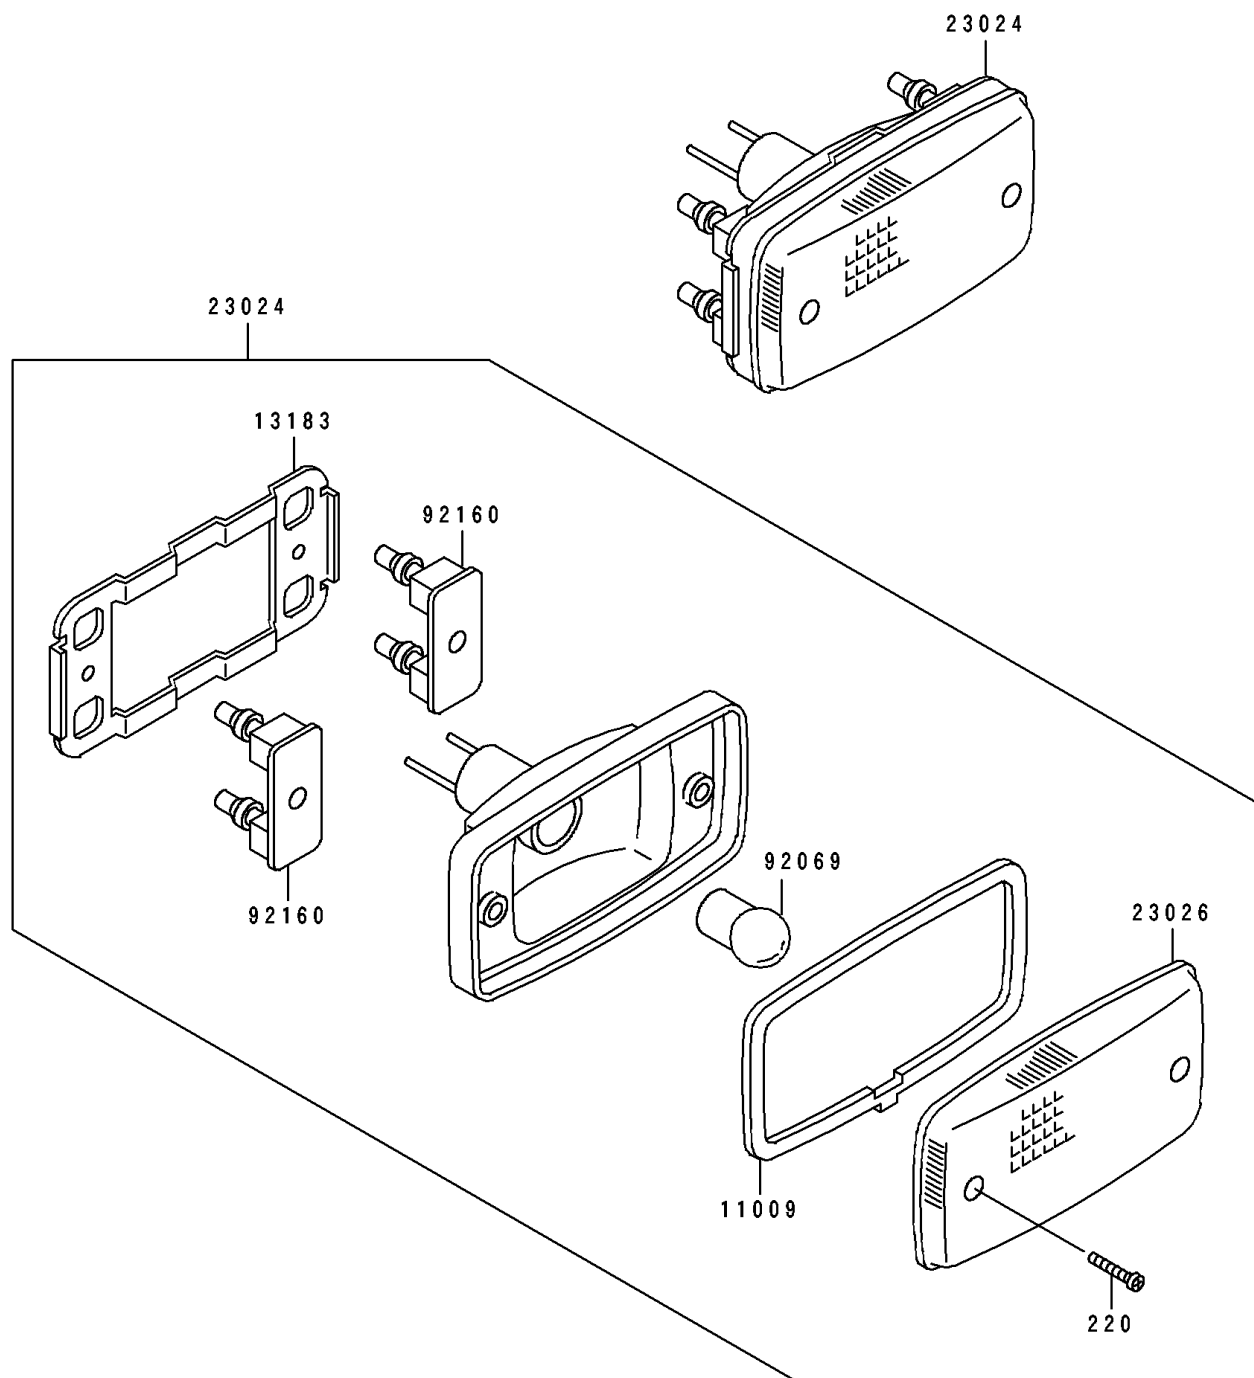

## 1993 Bayou® 400 4x4 PARTS DIAGRAM

Taillight(s)

F2720

## 1993 Bayou® 400 4x4 PARTS LIST

Taillight(s)

ITEM NAME	PART NUMBER	QUANTITY
GASKET, TAIL LAMP (Ref # 11009)	11009-4004	1
PLATE, TAIL LAMP (Ref # 13183)	13183-1261	1
LAMP-ASSY-TAIL (Ref # 23024)	23024-1118	1
LENS, TAIL LAMP (Ref # 23026)	23026-4003	1
BULB, 12V 8W (Ref # 92069)	92069-1012	1
DAMPER, TAIL LAMP (Ref # 92160)	92160-1053	1
SCREW-PAN-CROS (Ref # 220)	220B0420	1