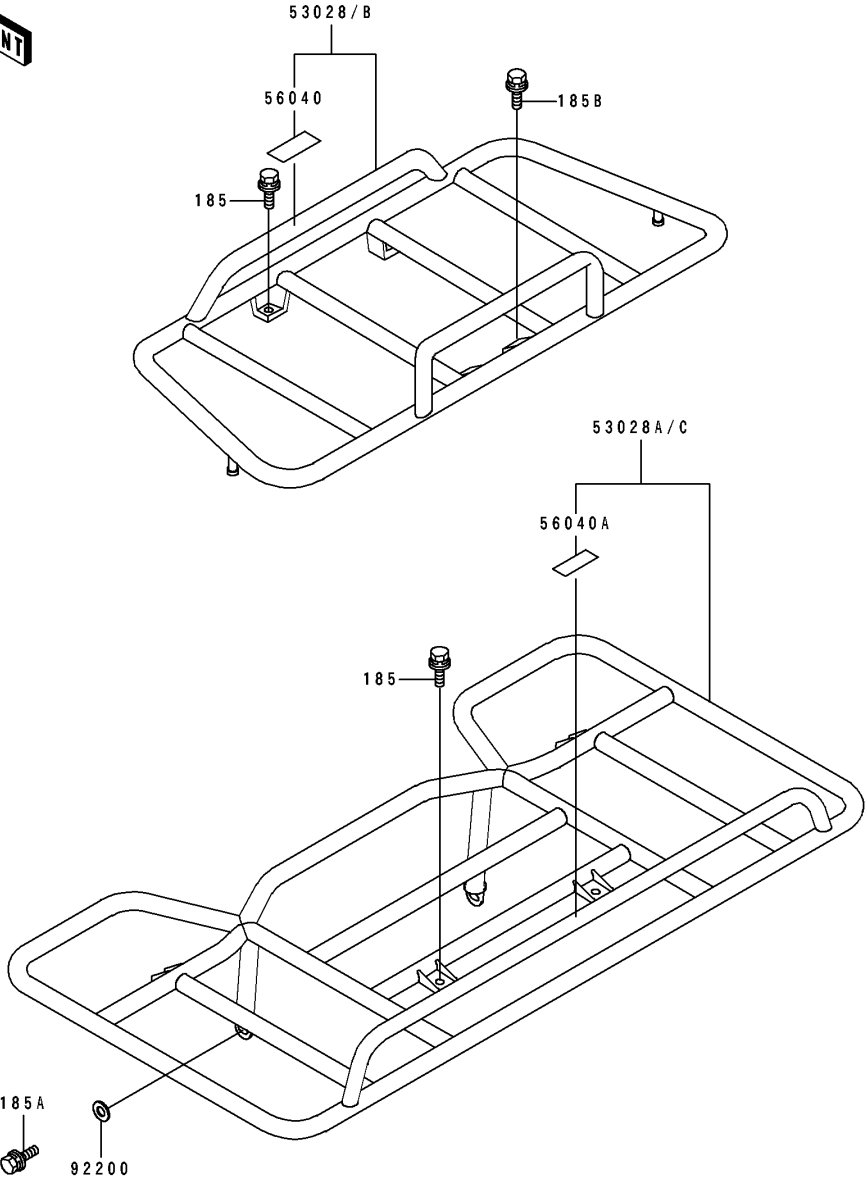

## 1993 Bayou® 400 4x4 PARTS DIAGRAM

Carrier(s)

F2520

## 1993 Bayou® 400 4x4 PARTS LIST

Carrier(s)

ITEM NAME	PART NUMBER	QUANTITY
CARRIER-ASSY,FR (Ref # 53028)	53028-1072	1
CARRIER-ASSY,RR (Ref # 53028A)	53028-1073	1
CARRIER-ASSY,FR (Ref # 53028B)	53028-1074	1
CARRIER-ASSY,RR (Ref # 53028C)	53028-1075	1
LABEL-WARNING,MAXIMUM LOAD (Ref # 56040)	56040-1321	1
LABEL-WARNING,MAXIMUM LOAD (Ref # 56040A)	56040-1322	1
WASHER,8.5X20X2.3 (Ref # 92200)	92200-1055	1
BOLT-UPSET-WSP-SMALL (Ref # 185)	185C0816	1
BOLT-UPSET-WSP-SMALL,8X20 (Ref # 185A)	185J0820	1
BOLT-UPSET-WSP-SMALL,8X35 (Ref # 185B)	185J0835	1