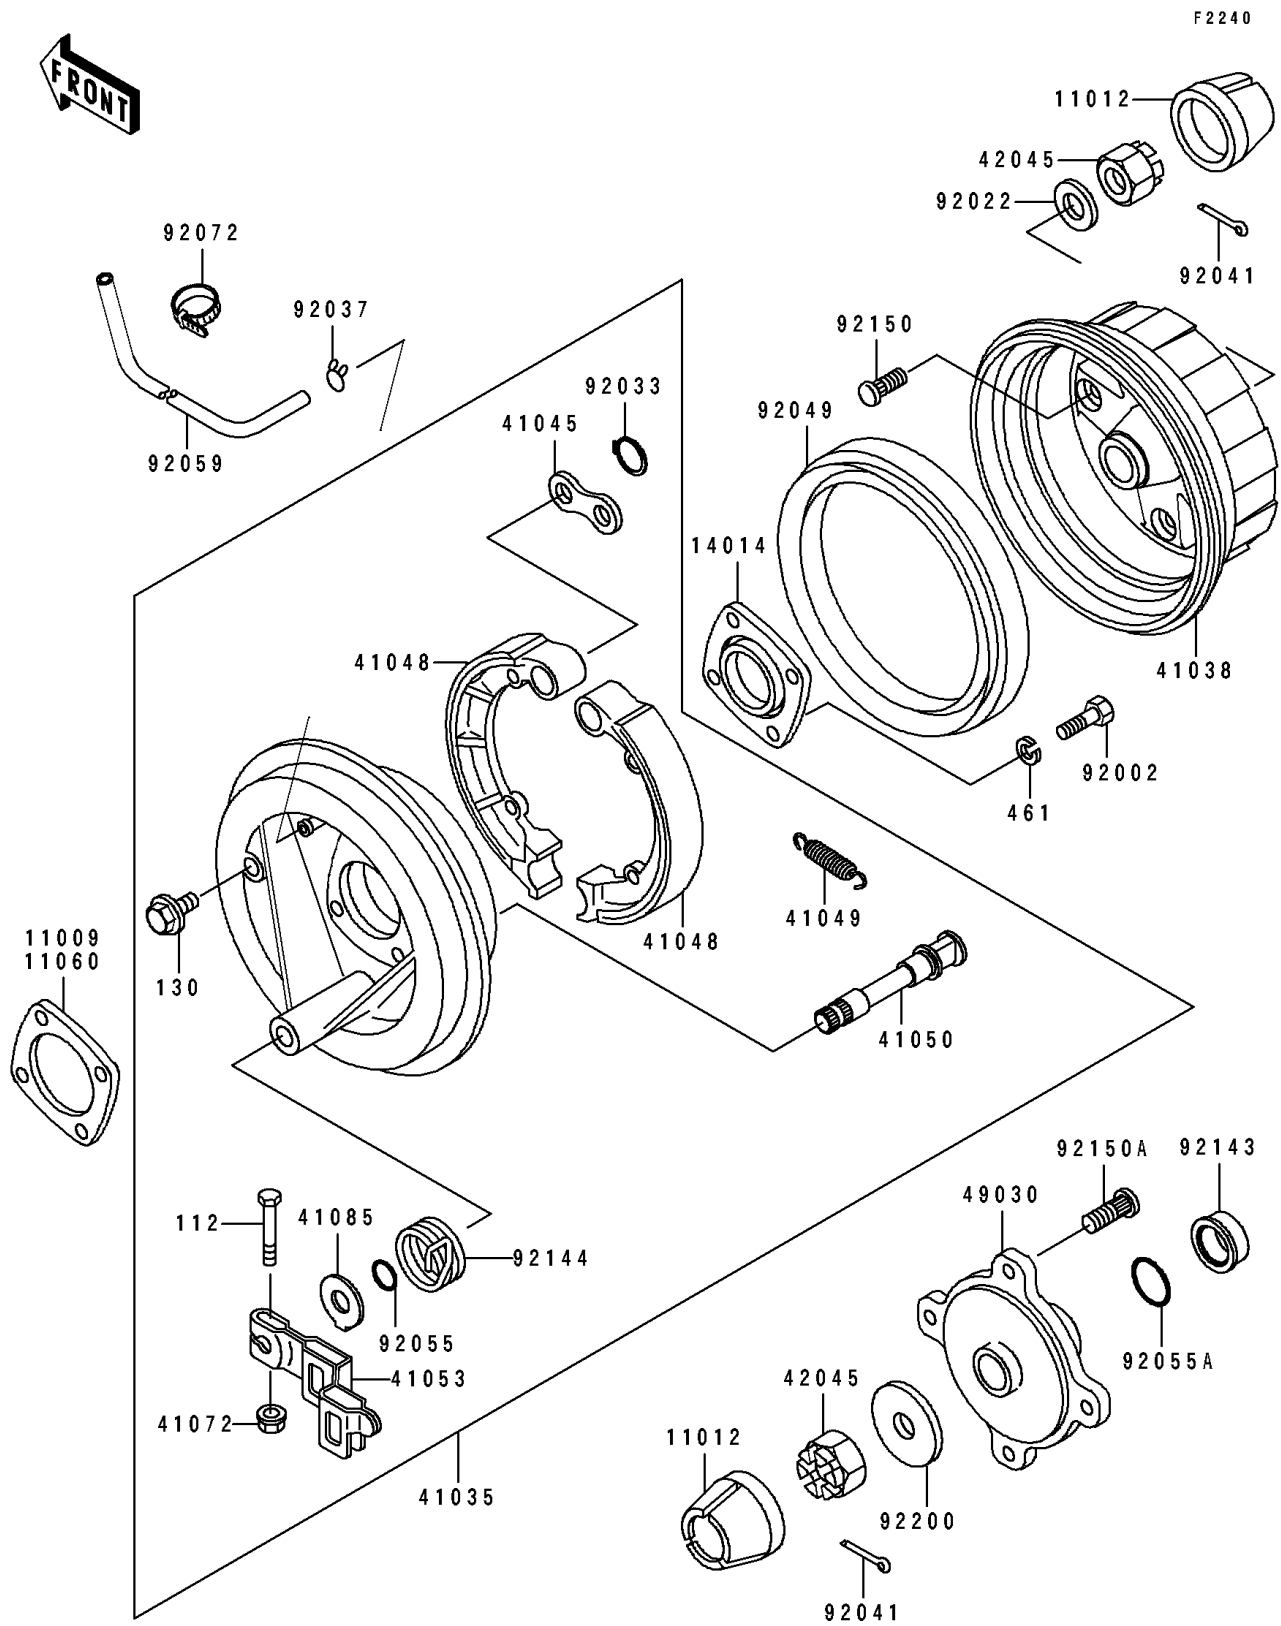

1993 Bayou® 400 4x4 PARTS DIAGRAM

Rear Hub

1993 Bayou[®] 400 4x4 PARTS LIST

Rear Hub

ITEM NAME	PART NUMBER	QUANTITY
GASKET (Ref # 11009)	11009-1765	1
CAP,WHEEL (Ref # 11012)	11012-1519	1
PLATE-POSITION (Ref # 14014)	14014-1072	1
PANEL-ASSY-BRAKE,RR,RH (Ref # 41035)	41035-1305	1
DRUM,REAR BRAKE (Ref # 41038)	41038-1202	1
WASHER (Ref # 41045)	41045-006	1
SHOE-BRAKE (Ref # 41048)	41048-1082	1
SPRING,BRAKE SHOE (Ref # 41049)	41049-012	1
CAM-BRAKE (Ref # 41050)	41050-1077	1
LEVER-BRAKE CAM (Ref # 41053)	41053-1078	1
NUT,6MM (Ref # 41072)	41072-007	1
INDICATOR (Ref # 41085)	41085-1062	1
NUT,CASTLE,18MM (Ref # 42045)	42045-018	1
HUB,RR,LH (Ref # 49030)	49030-1111	1
BOLT,10X30 (Ref # 92002)	92002-1918	1
WASHER,18.3X34X4.5 (Ref # 92022)	92022-1658	1
RING-SNAP,15MM (Ref # 92033)	92033-1250	1
CLAMP,TUBE (Ref # 92037)	92037-147	1
COTTER,4.0X35 (Ref # 92041)	92041-1053	1
SEAL-OIL,SD07 190 225 16 NS (Ref # 92049)	92049-1312	1
RING-O,ID=16.4 (Ref # 92055)	92055-1376	1
RING-O,ID=24.5 (Ref # 92055A)	92055-1459	1
TUBE,4.7X9.5X1240 (Ref # 92059)	92059-1968	1
BAND,L=188 (Ref # 92072)	92072-1239	1
COLLAR (Ref # 92143)	92143-1585	1
SPRING (Ref # 92144)	92144-1365	1
BOLT,10MM (Ref # 92150)	92150-1110	1
BOLT (Ref # 92150A)	92150-1289	1
WASHER,18.5X52X4.5 (Ref # 92200)	92200-1139	1

1993 Bayou® 400 4x4 PARTS LIST

Rear Hub

ITEM NAME	PART NUMBER	QUANTITY
BOLT-UPSET (Ref # 112)	112H0640	1
BOLT-FLANGED,10X12 (Ref # 130)	130B1012	1
WASHER-SPRING,10MM (Ref # 461)	461F1000	1