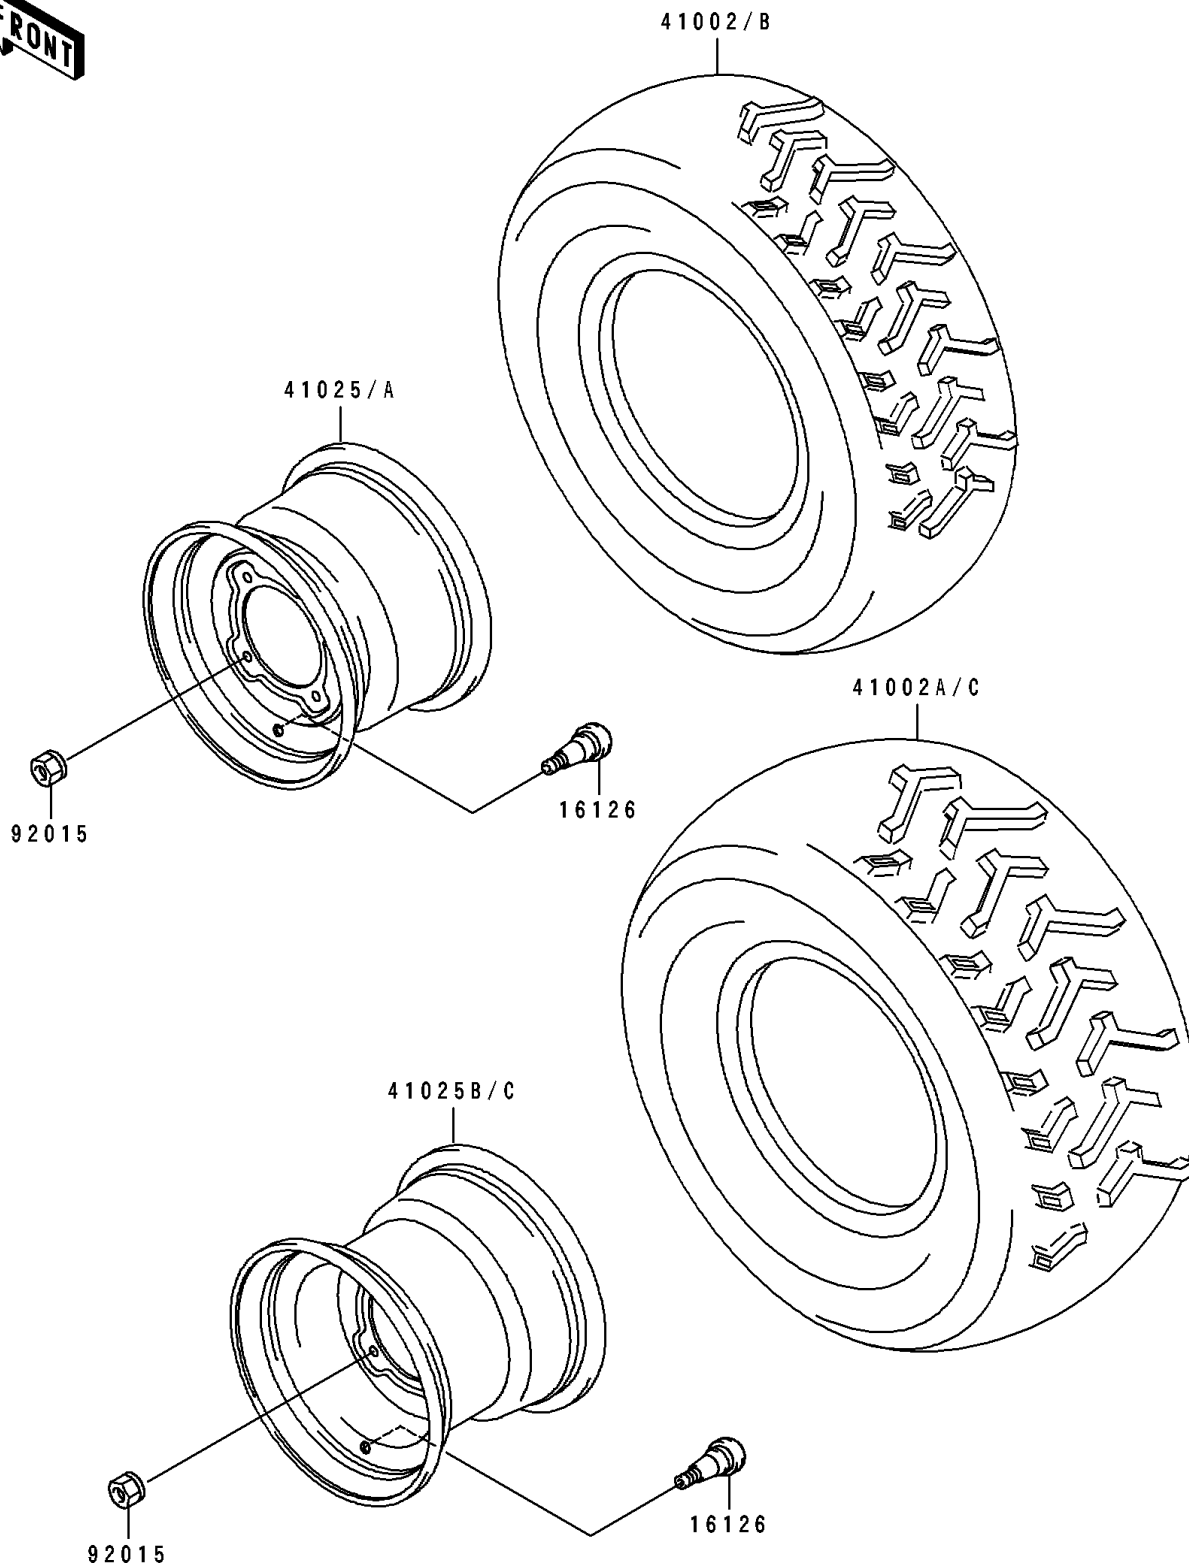

## 1993 Bayou® 400 4x4 PARTS DIAGRAM

Wheels/Tires

F2210

## 1993 Bayou® 400 4x4 PARTS LIST

Wheels/Tires

ITEM NAME	PART NUMBER	QUANTITY
VALVE (Ref # 16126)	16126-4001	1
TIRE,FR,AT24X8-11,KT962(D) (Ref # 41002)	41002-1678	1
TIRE,RR,AT24X10-11,KT962A(D) (Ref # 41002A)	41002-1890	1
RIM,FR,11X6.5,J.WHITE (Ref # 41025A)	41025-1196-8C	1
RIM,RR,11X8.0,J.WHITE (Ref # 41025C)	41025-1268-8C	1
NUT,LOCK,10MM (Ref # 92015)	92015-1808	1