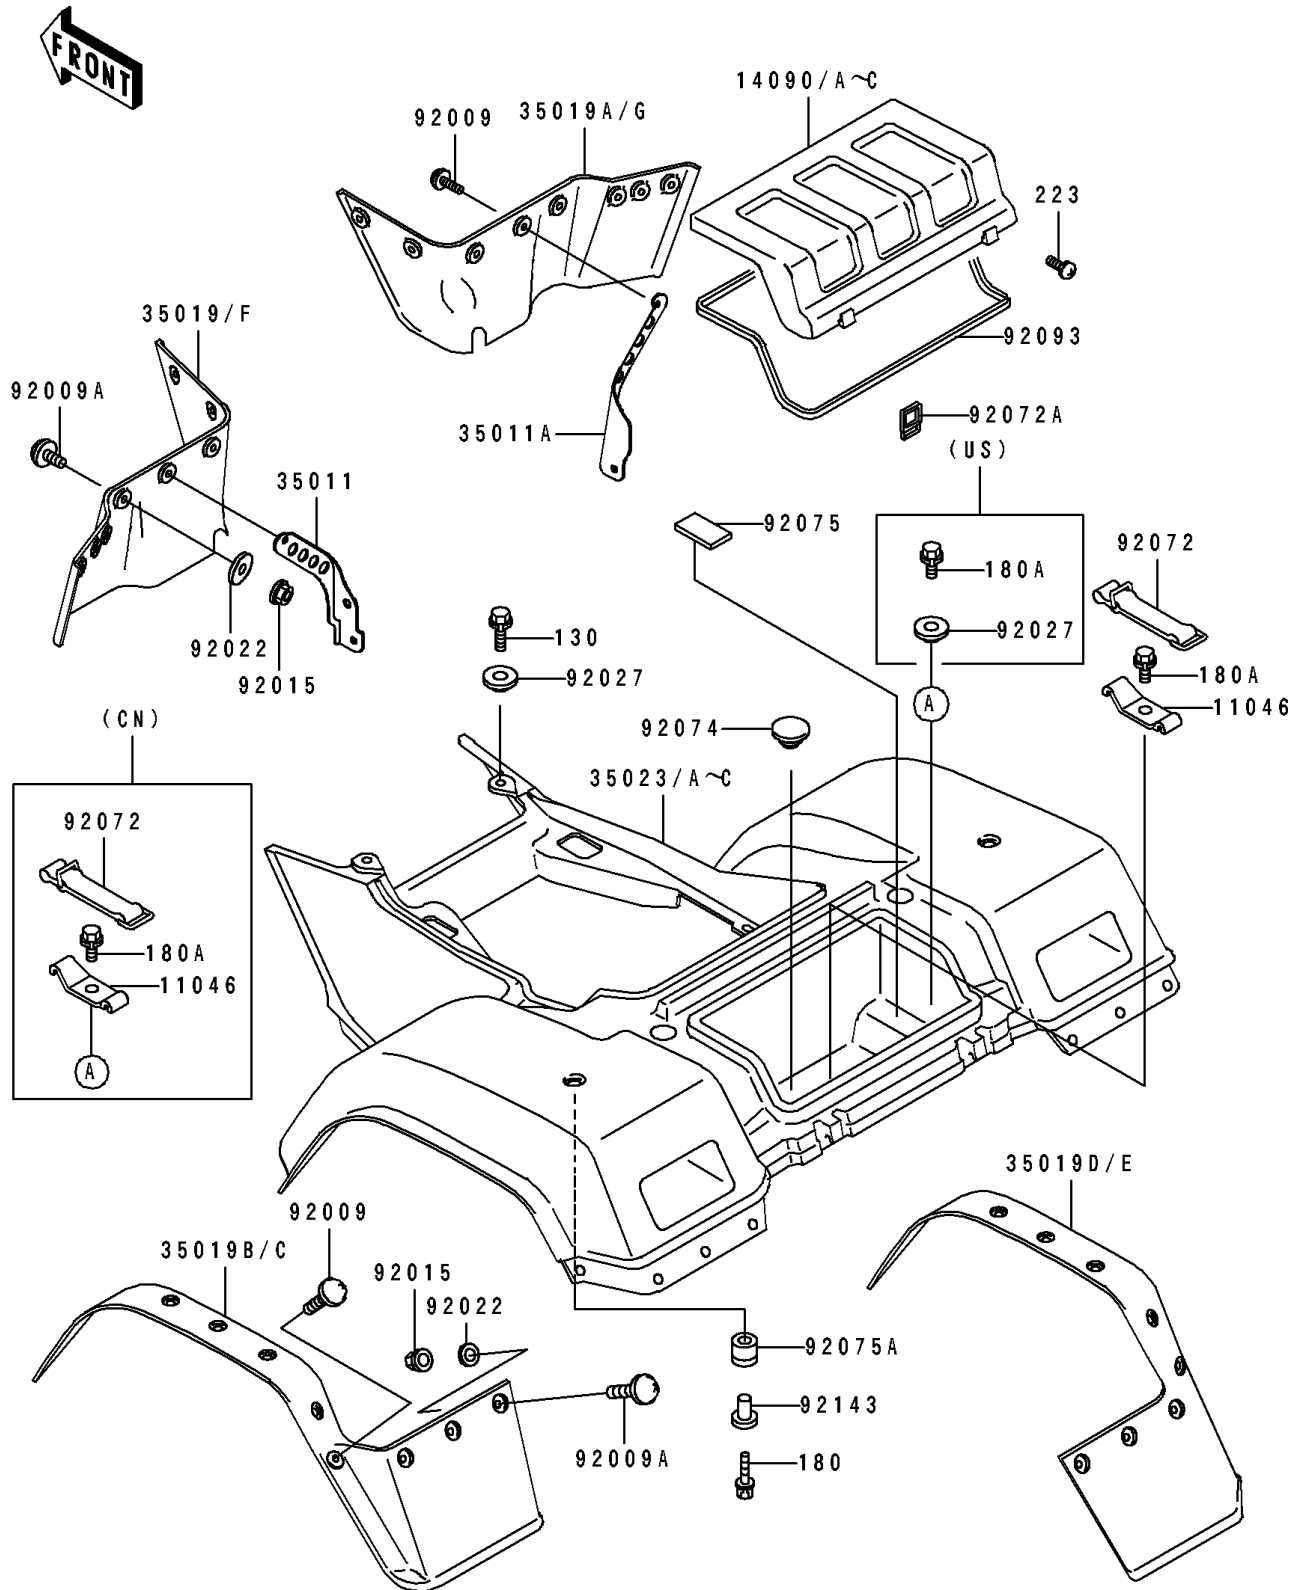

1993 Bayou® 400 4x4 PARTS DIAGRAM

Rear Fender(s)

F2172

1993 Bayou® 400 4x4 PARTS LIST

Rear Fender(s)

ITEM NAME	PART NUMBER	QUANTITY
BRACKET,BAND (Ref # 11046)	11046-1319	2
COVER,REAR FENDER,BLUE (Ref # 14090)	14090-1160-BG	1
COVER,REAR FENDER,M.B.GRAY (Ref # 14090A)	14090-1160-RF	1
STAY,RR FENDER,LH (Ref # 35011)	35011-1618	1
STAY,RR FENDER,RH (Ref # 35011A)	35011-1619	1
FLAP,RR,LWR,LH,S.GRAY (Ref # 35019)	35019-1296-RG	1
FLAP,RR,LWR,RH,S.GRAY (Ref # 35019A)	35019-1297-RG	1
FLAP,RR,LH,S.GRAY (Ref # 35019B)	35019-1298-RG	1
FLAP,RR,RH,S.GRAY (Ref # 35019D)	35019-1299-RG	1
FENDER-REAR,BLUE (Ref # 35023)	35023-1332-BG	1
FENDER-REAR,M.B.GRAY (Ref # 35023A)	35023-1332-RF	1
SCREW,6X22,BLACK (Ref # 92009)	92009-1256	1
SCREW,6X16 (Ref # 92009A)	92009-1621	1
NUT,LOCK,FLANGED,6MM (Ref # 92015)	92015-1675	1
WASHER,6.5X16X1.0 (Ref # 92022)	92022-1093	1
COLLAR,L=4.7 (Ref # 92027)	92027-122	2
BAND (Ref # 92072)	92072-1085	2
BAND,REAR FENDER COVER (Ref # 92072A)	92072-1291	1
PLUG,11X3.2 (Ref # 92074)	92074-038	1
DAMPER (Ref # 92075)	92075-1830	1
DAMPER (Ref # 92075A)	92075-1936	1
SEAL,REAR FENDER COVER (Ref # 92093)	92093-1262	1
COLLAR,L=19.6 (Ref # 92143)	92143-1100	1
BOLT-FLANGED (Ref # 130)	130C0618	1
BOLT-UPSET-WS,6X35 (Ref # 180)	180C0635	1
BOLT-UPSET-WS (Ref # 180A)	180D0614	1
SCREW-PAN-WS-CROS,4X6 (Ref # 223)	223C0406	1