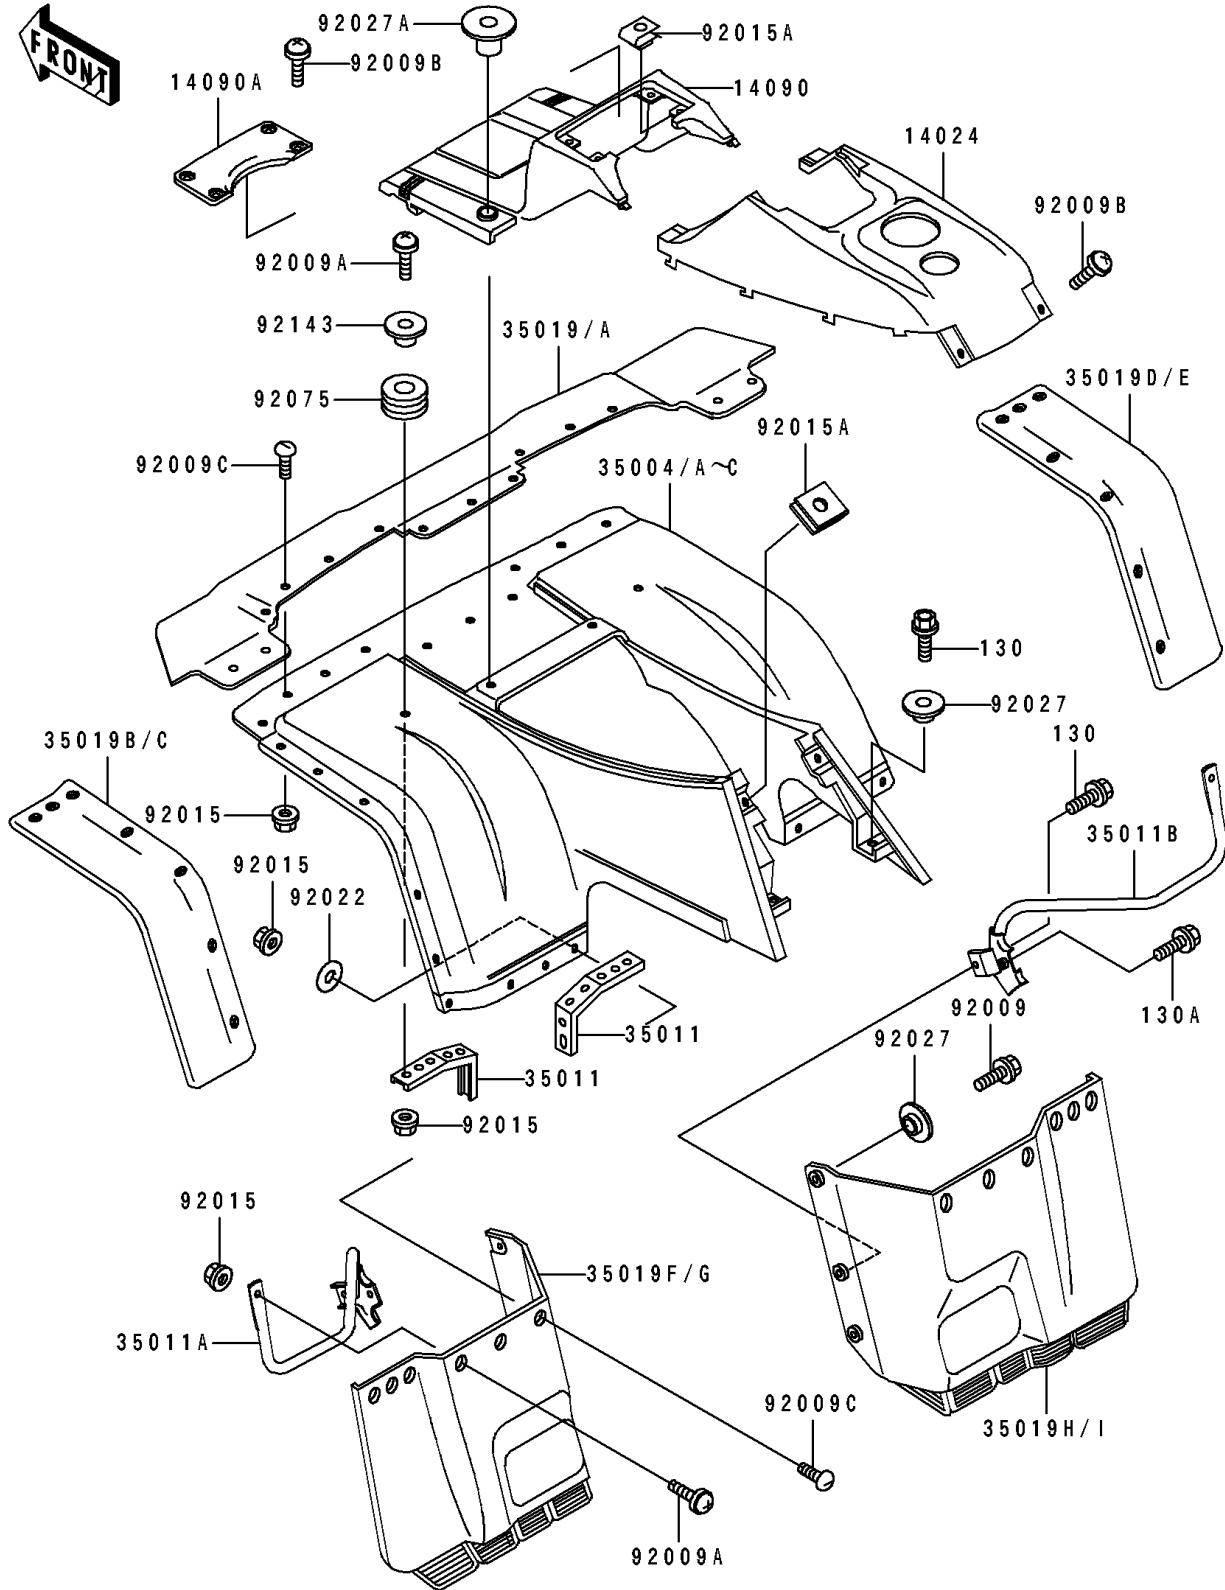

1993 Bayou® 400 4x4 PARTS DIAGRAM

Front Fender(s)

F2171

1993 Bayou® 400 4x4 PARTS LIST

Front Fender(s)

ITEM NAME	PART NUMBER	QUANTITY
COVER,FRONT FENDER,RR,S.GRAY (Ref # 14024)	14024-1657-RG	1
COVER,FRONT FENDER,FR,S.GRAY (Ref # 14090)	14090-1143-RG	1
COVER,FRONT CAP,S.GRAY (Ref # 14090A)	14090-1156-RG	1
FENDER-FRONT,BLUE (Ref # 35004)	35004-1293-BG	1
FENDER-FRONT,M.B.GRAY (Ref # 35004A)	35004-1293-RF	1
STAY,FRONT FENDER,UPP (Ref # 35011)	35011-1420	1
STAY,FR FENDER,LH,LWR FLAP (Ref # 35011A)	35011-1600	1
STAY,FR FENDER,RH,LWR FLAP (Ref # 35011B)	35011-1601	1
FLAP,FR,S.GRAY (Ref # 35019)	35019-1291-RG	1
FLAP,FR,SIDE,LH,S.GRAY (Ref # 35019B)	35019-1292-RG	1
FLAP,FR,SIDE,RH,S.GRAY (Ref # 35019D)	35019-1293-RG	1
FLAP,FR,LWR,LH,S.GRAY (Ref # 35019F)	35019-1294-RG	1
FLAP,FR,LWR,RH,S.GRAY (Ref # 35019H)	35019-1295-RG	1
SCREW (Ref # 92009)	92009-1166	1
SCREW,6X22,BLACK (Ref # 92009A)	92009-1256	1
SCREW,6X14 (Ref # 92009B)	92009-1288	1
SCREW,6X16 (Ref # 92009C)	92009-1621	1
NUT,LOCK,FLANGED,6MM (Ref # 92015)	92015-1675	1
NUT,CLAMP,6MM (Ref # 92015A)	92015-1678	1
WASHER,6.5X16X1.0 (Ref # 92022)	92022-1093	1
COLLAR,L=4.7 (Ref # 92027)	92027-122	1
COLLAR (Ref # 92027A)	92027-1929	1
DAMPER,CASE (Ref # 92075)	92075-222	1
COLLAR,L=9.6 (Ref # 92143)	92143-1016	1
BOLT-FLANGED,6X16 (Ref # 130)	130C0616	1
BOLT-FLANGED,6X18 (Ref # 130A)	130J0618	1