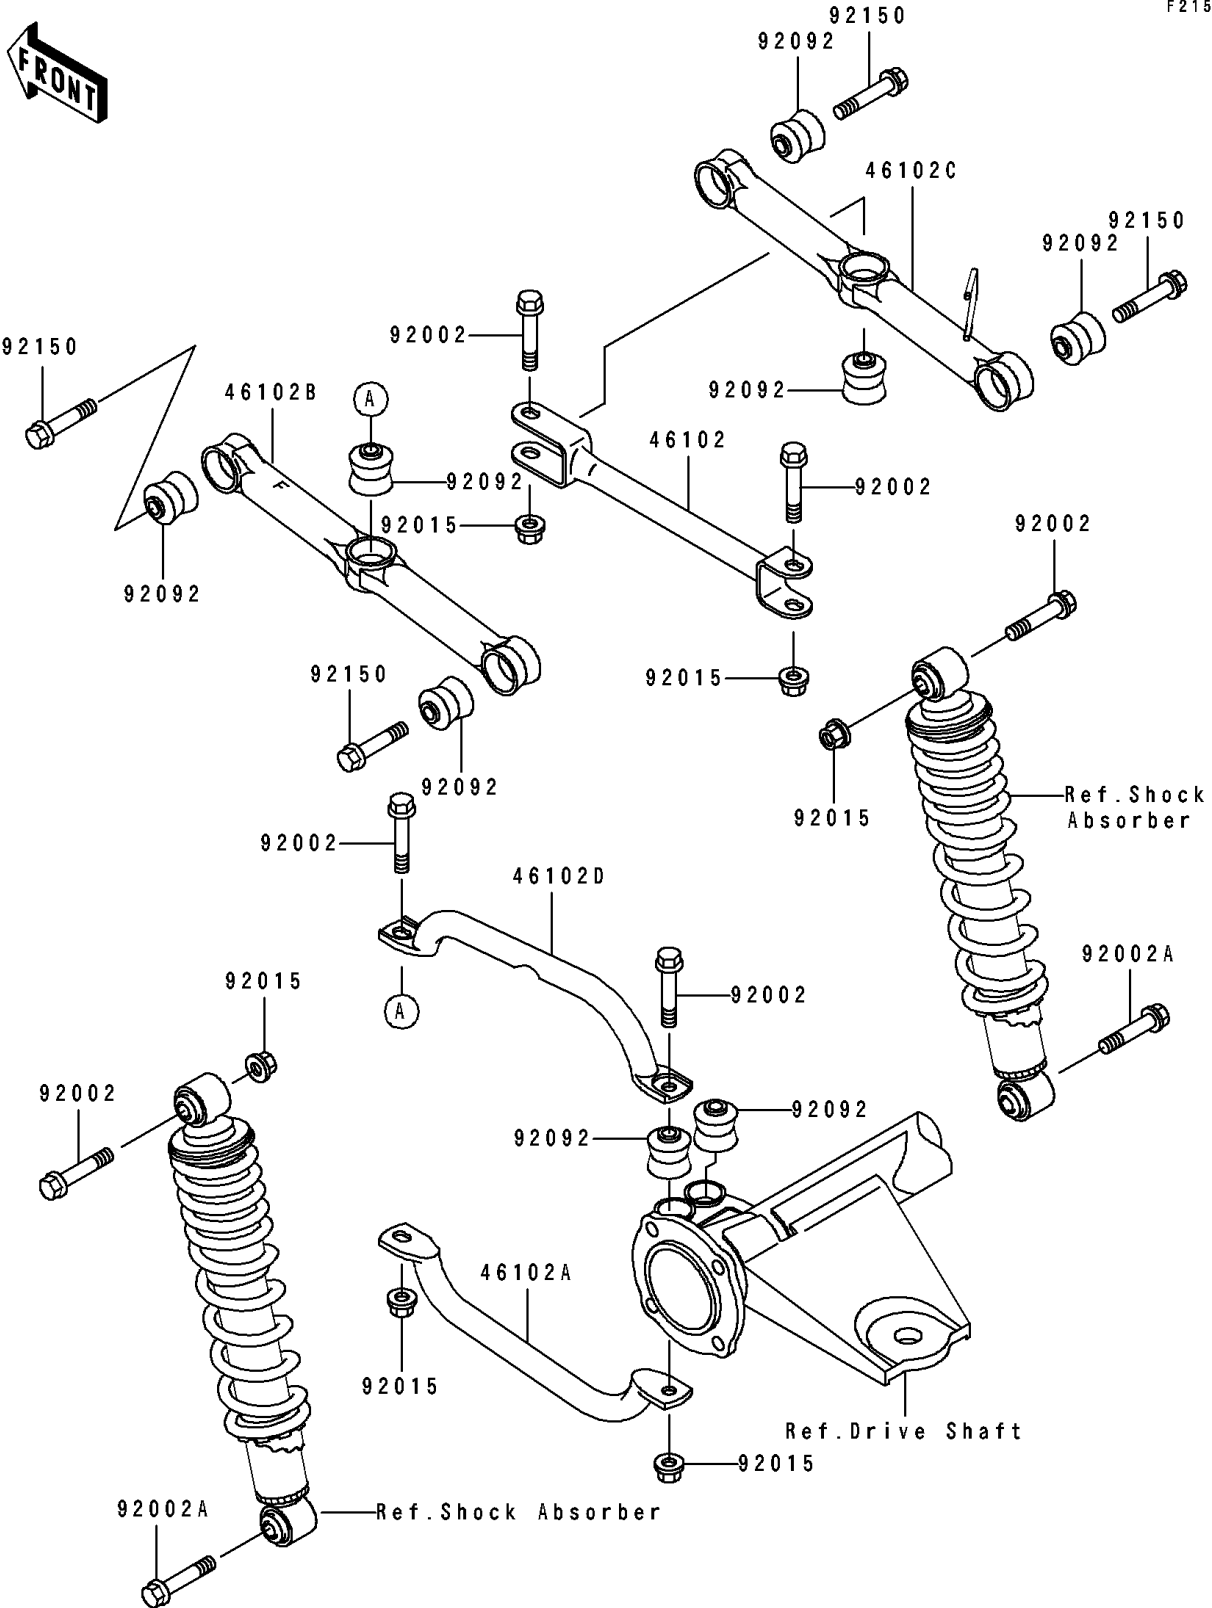

1993 Bayou® 400 4x4 PARTS DIAGRAM

Rear Suspension

F2153

1993 Bayou® 400 4x4 PARTS LIST

Rear Suspension

ITEM NAME	PART NUMBER	QUANTITY
ROD,SUSPENSION,RIGHT CROSS (Ref # 46102)	46102-1213	1
ROD,SUSPENSION,RR,LH,INSIDE (Ref # 46102A)	46102-1242	1
ROD,SUSPENSION,RR,LH,OUTSIDE (Ref # 46102B)	46102-1320	1
ROD,SUSPENSION,RR,RH,OUTSIDE (Ref # 46102C)	46102-1321	1
ROD,SUSPENSION,LEFT CROSS (Ref # 46102D)	46102-1330	1
BOLT,FLANGED,10X53.5 (Ref # 92002)	92002-1529	1
BOLT,FLANGED,10X49 (Ref # 92002A)	92002-1562	1
NUT,LOCK,10MM (Ref # 92015)	92015-1597	1
BUSHING-RUBBER (Ref # 92092)	92092-1064	1
BOLT,FLANGED,10X49 (Ref # 92150)	92150-1048	1