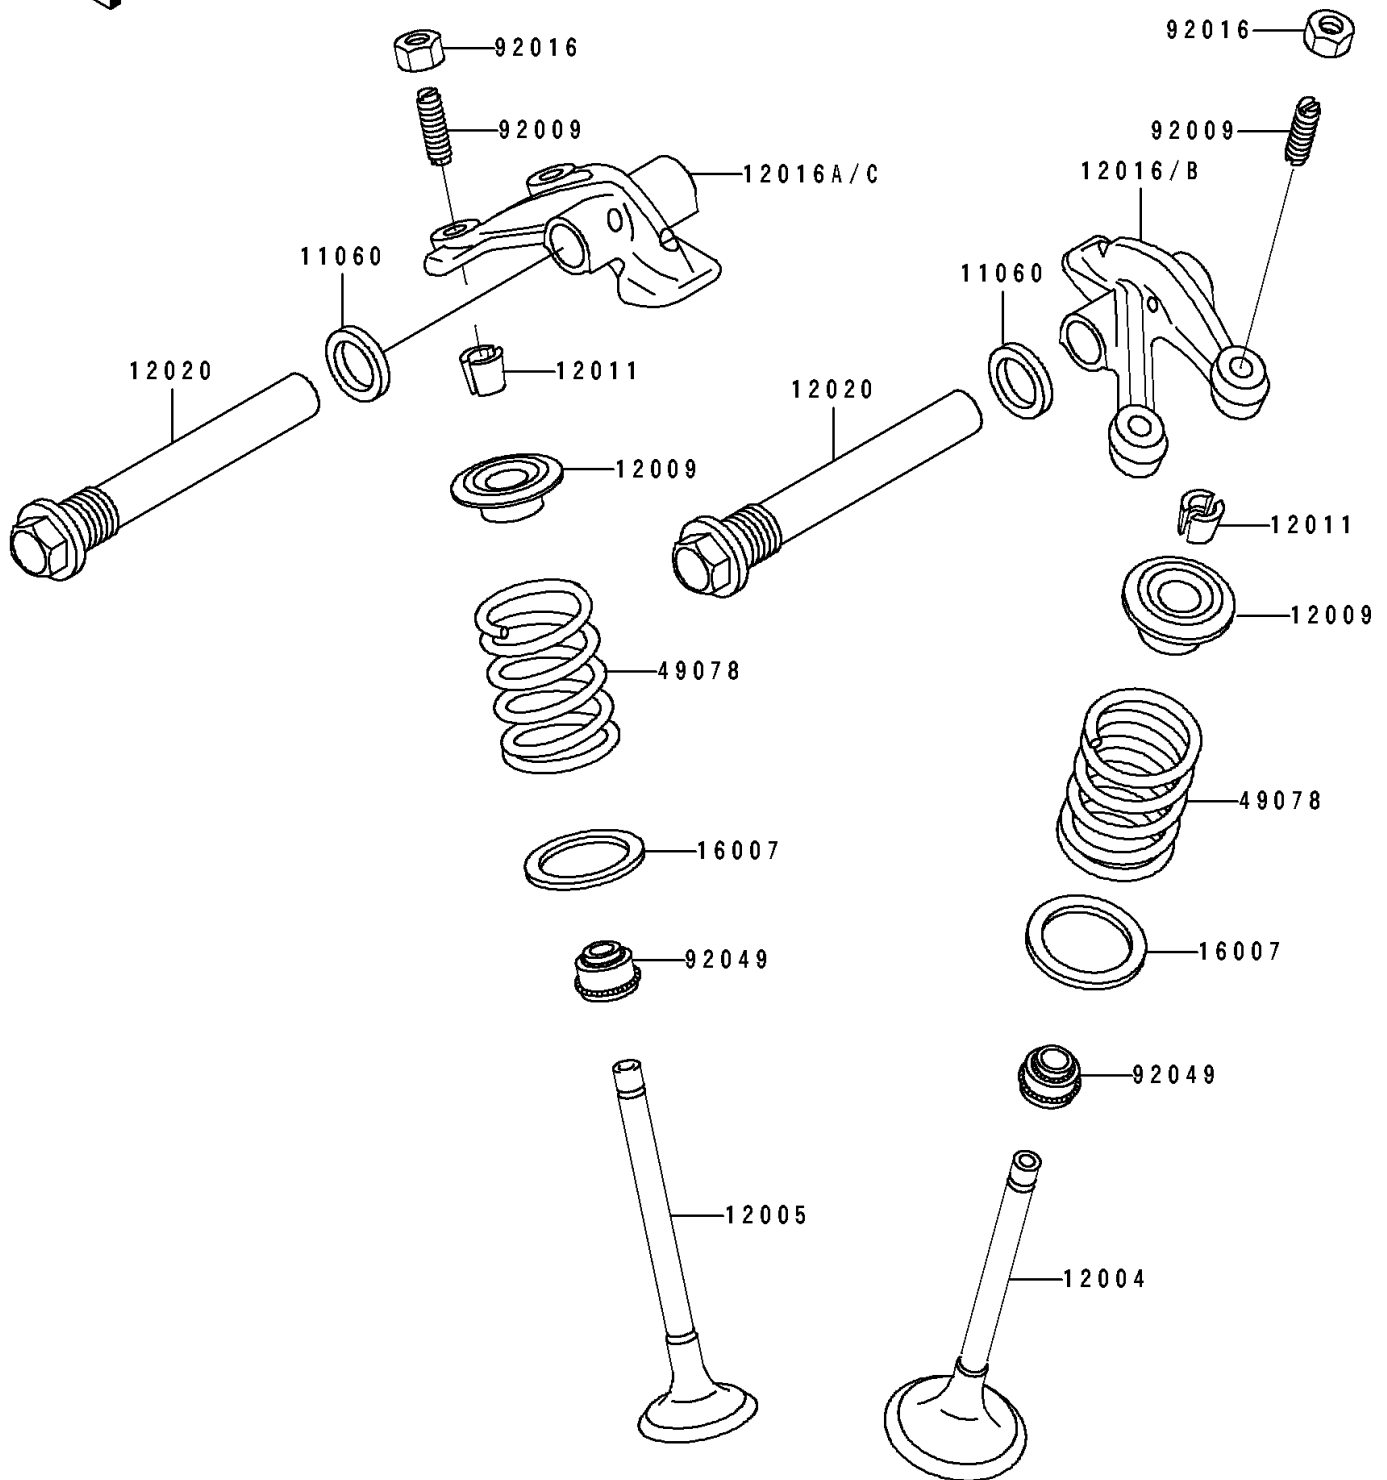

## 1993 Bayou® 400 4x4 PARTS DIAGRAM

Valve(s)

E1210

## 1993 Bayou® 400 4x4 PARTS LIST

Valve(s)

ITEM NAME	PART NUMBER	QUANTITY
GASKET,ROCKER SHAFT (Ref # 11060)	11060-1287	1
VALVE-INTAKE (Ref # 12004)	12004-1106	1
VALVE-EXHAUST (Ref # 12005)	12005-1189	1
RETAINER-VALVE SPRING (Ref # 12009)	12009-1054	1
COLLET (Ref # 12011)	12011-1003	1
ARM-ROCKER,INTAKE (Ref # 12016)	12016-1084	1
ARM-ROCKER,EXHAUST (Ref # 12016A)	12016-1085	1
SHAFT-ROCKER (Ref # 12020)	12020-1067	1
SEAT-SPRING,17.5X23.8X0.5 (Ref # 16007)	16007-1178	1
SPRING-ENGINE VALVE (Ref # 49078)	49078-1073	1
SCREW,6MM (Ref # 92009)	92009-1032	1
NUT,6MM (Ref # 92016)	92016-061	1
SEAL-OIL,RVC2-5.5X8.5X8.3 (Ref # 92049)	92049-1062	1