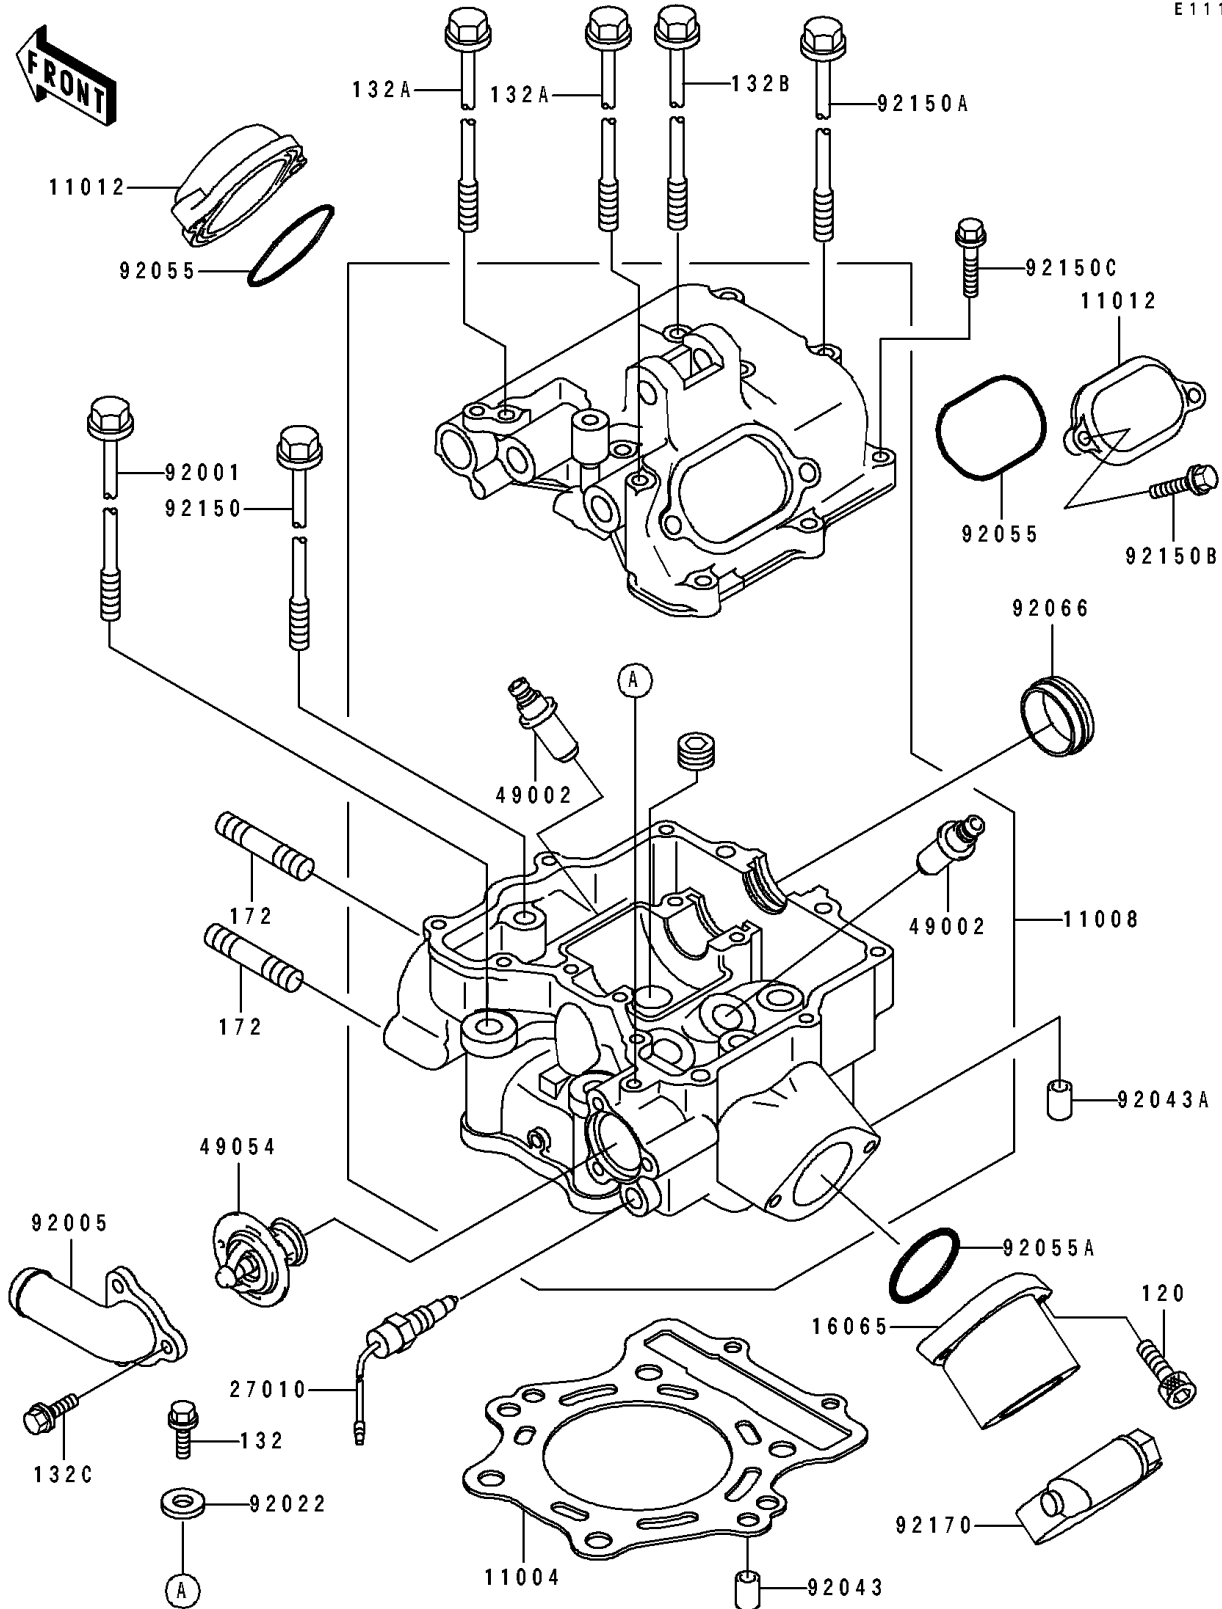

## 1993 Bayou® 400 4x4 PARTS DIAGRAM

Cylinder Head

E1111

## 1993 Bayou® 400 4x4 PARTS LIST

### Cylinder Head

ITEM NAME	PART NUMBER	QUANTITY
GASKET-HEAD (Ref # 11004)	11004-1233	1
HEAD-COMP-CYLINDER (Ref # 11008)	11008-5006	1
CAP,ROCKER CASE (Ref # 11012)	11012-1793	1
HOLDER-CARBURETOR (Ref # 16065)	16065-1296	1
SWITCH,SENSOR WATER (Ref # 27010)	27010-1346	1
GUIDE-VALVE (Ref # 49002)	49002-1052	1
THERMOSTAT (Ref # 49054)	49054-1053	1
BOLT,FLANGED,10X185 (Ref # 92001)	92001-1994	1
FITTING (Ref # 92005)	92005-1121	1
WASHER,6.2X11X1 (Ref # 92022)	92022-304	1
PIN,6.2X8X14 (Ref # 92043)	92043-1263	1
PIN,DOWEL,8X10 (Ref # 92043A)	92043-1302	1
RING-O,55MM (Ref # 92055)	92055-1120	1
RING-O,39.5X2.4 (Ref # 92055A)	92055-1342	1
PLUG (Ref # 92066)	92066-1289	1
BOLT,8X83 (Ref # 92150)	92150-1531	1
BOLT,6X135 (Ref # 92150A)	92150-1552	1
BOLT,6X20 (Ref # 92150B)	92150-1597	1
BOLT,6X30 (Ref # 92150C)	92150-1677	1
CLAMP (Ref # 92170)	92170-1280	1
BOLT-SOCKET,6X20 (Ref # 120)	120S0620	1
BOLT-FLANGED-SMALL (Ref # 132)	132G0610	1
BOLT-FLANGED-SMALL (Ref # 132A)	132G0655	1
BOLT-FLANGED-SMALL (Ref # 132B)	132G0665	1
BOLT-FLANGED-SMALL (Ref # 132C)	132J0612	1
BOLT-STUD,8X22 (Ref # 172)	172G0822	1