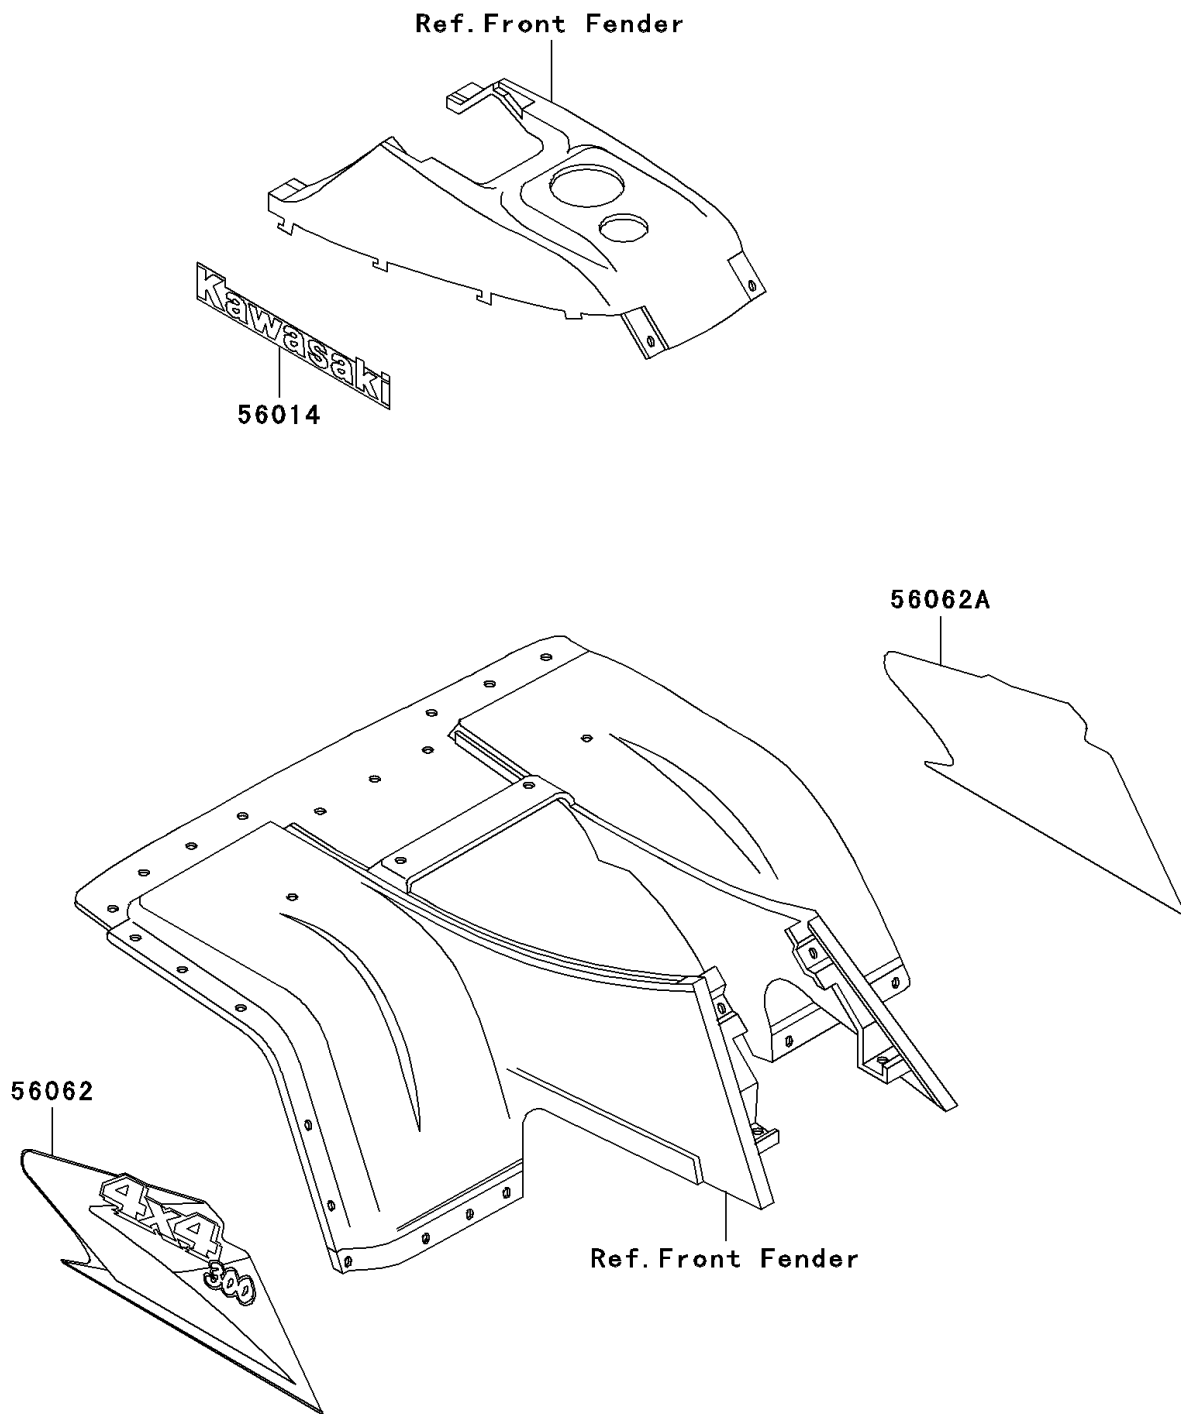

1998 Bayou® 300 4x4 PARTS DIAGRAM

Decals(Green)(KLF300-C10)

F2861A

1998 Bayou® 300 4x4 PARTS LIST

Decals(Green)(KLF300-C10)

| ITEM NAME | PART NUMBER | QUANTITY |
|----------------------------------------------|-------------|----------|
| EMBLEM,FR FENDER COVER,KAWASAK (Ref # 56014) | 56014-1360 | 1 |
| PATTERN,FR FENDER,LH (Ref # 56062) | 56062-1131 | 1 |
| PATTERN,FR FENDER,RH (Ref # 56062A) | 56062-1132 | 1 |