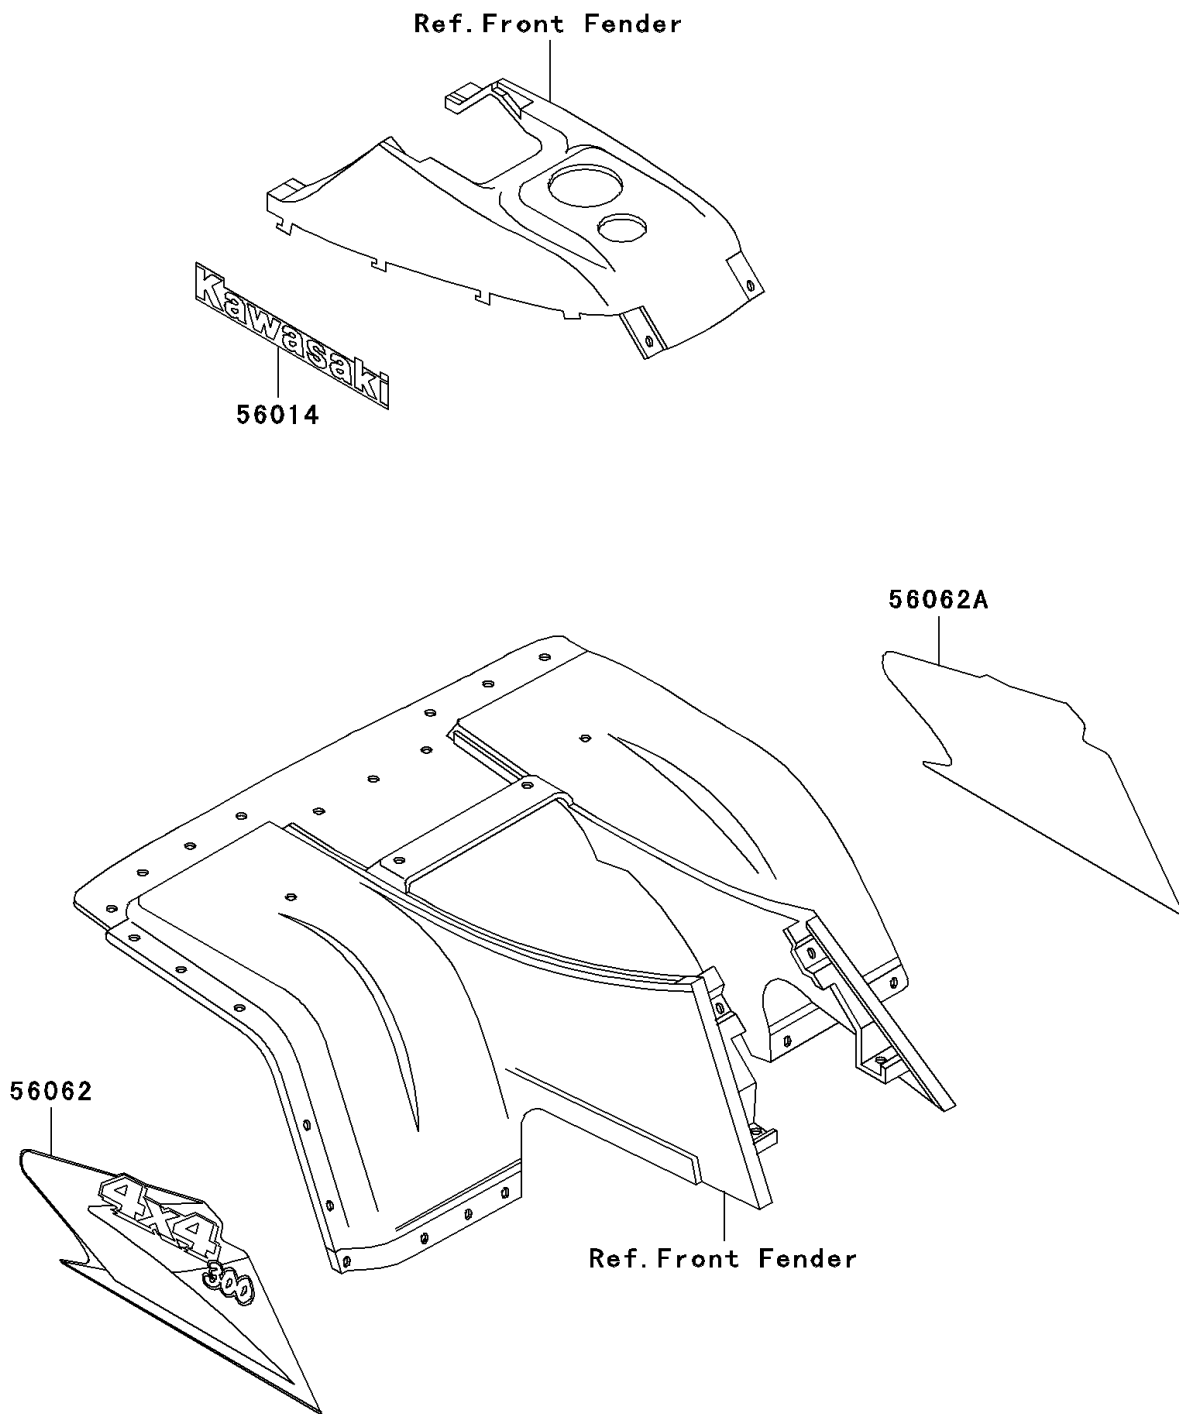

1998 Bayou® 300 4x4 PARTS DIAGRAM

Decals(Red)(KLF300-C10)

F2861

1998 Bayou® 300 4x4 PARTS LIST

Decals(Red)(KLF300-C10)

ITEM NAME	PART NUMBER	QUANTITY
EMBLEM,FR FENDER COVER,KAWASAK (Ref # 56014)	56014-1343	1
PATTERN,FR FENDER,LH (Ref # 56062)	56062-1133	1
PATTERN,FR FENDER,RH (Ref # 56062A)	56062-1134	1