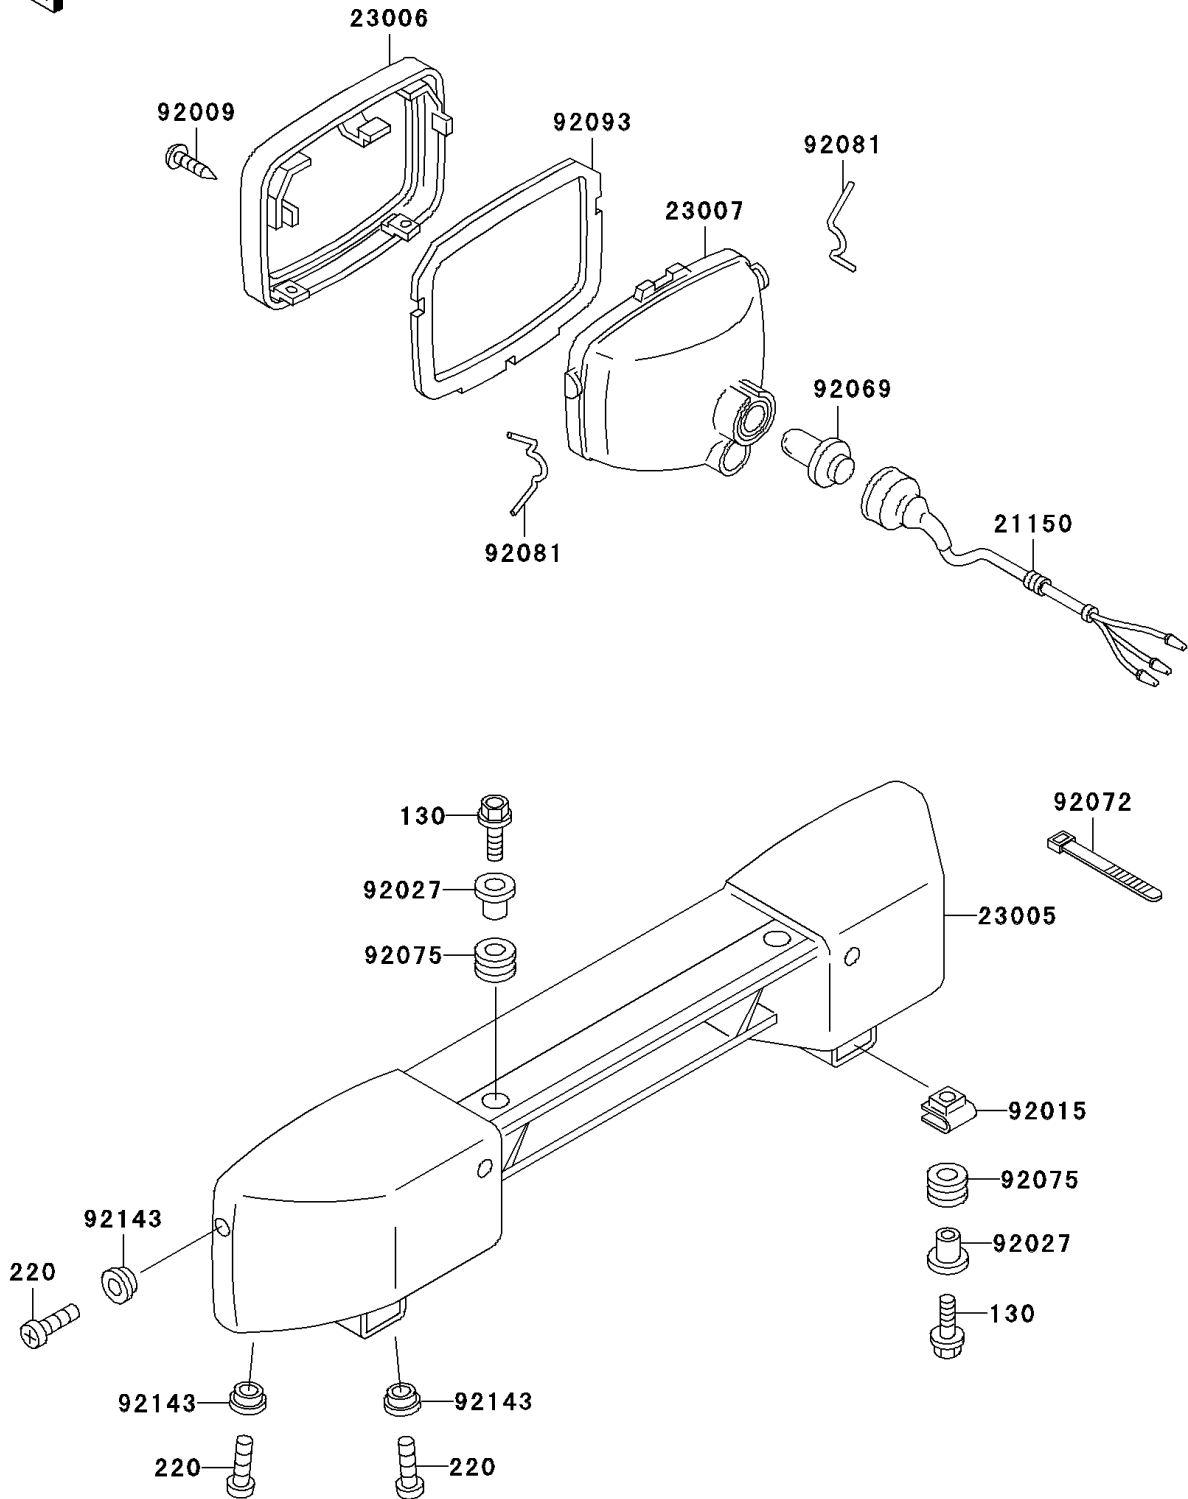

1998 Bayou® 300 4x4 PARTS DIAGRAM

Headlight(s)

F2710

1998 Bayou® 300 4x4 PARTS LIST

Headlight(s)

ITEM NAME	PART NUMBER	QUANTITY
BOLT-FLANGED,6X25 (Ref # 130)	130J0625	1
SCREW-PAN-CROS,5X16,BLACK (Ref # 220)	220C0516	1
CORD-ASSY,HEAD LAMP (Ref # 21150)	21150-1053	1
BODY-COMP-HEAD LAMP (Ref # 23005)	23005-1113	1
RIM-LAMP (Ref # 23006)	23006-1062	1
LENS-COMP,HEAD LAMP (Ref # 23007)	23007-1274	1
SCREW,TAPPING,4X30 (Ref # 92009)	92009-1139	1
NUT,CLAMP,6MM (Ref # 92015)	92015-1678	1
COLLAR,L=16.1 (Ref # 92027)	92027-1847	1
BULB,12V 25/25W (Ref # 92069)	92069-1010	1
BAND,L=149 (Ref # 92072)	92072-031	1
DAMPER (Ref # 92075)	92075-1690	1
SPRING,LAMP RIM (Ref # 92081)	92081-1334	1
SEAL,HEAD LAMP (Ref # 92093)	92093-1261	1
COLLAR (Ref # 92143)	92143-1234	1