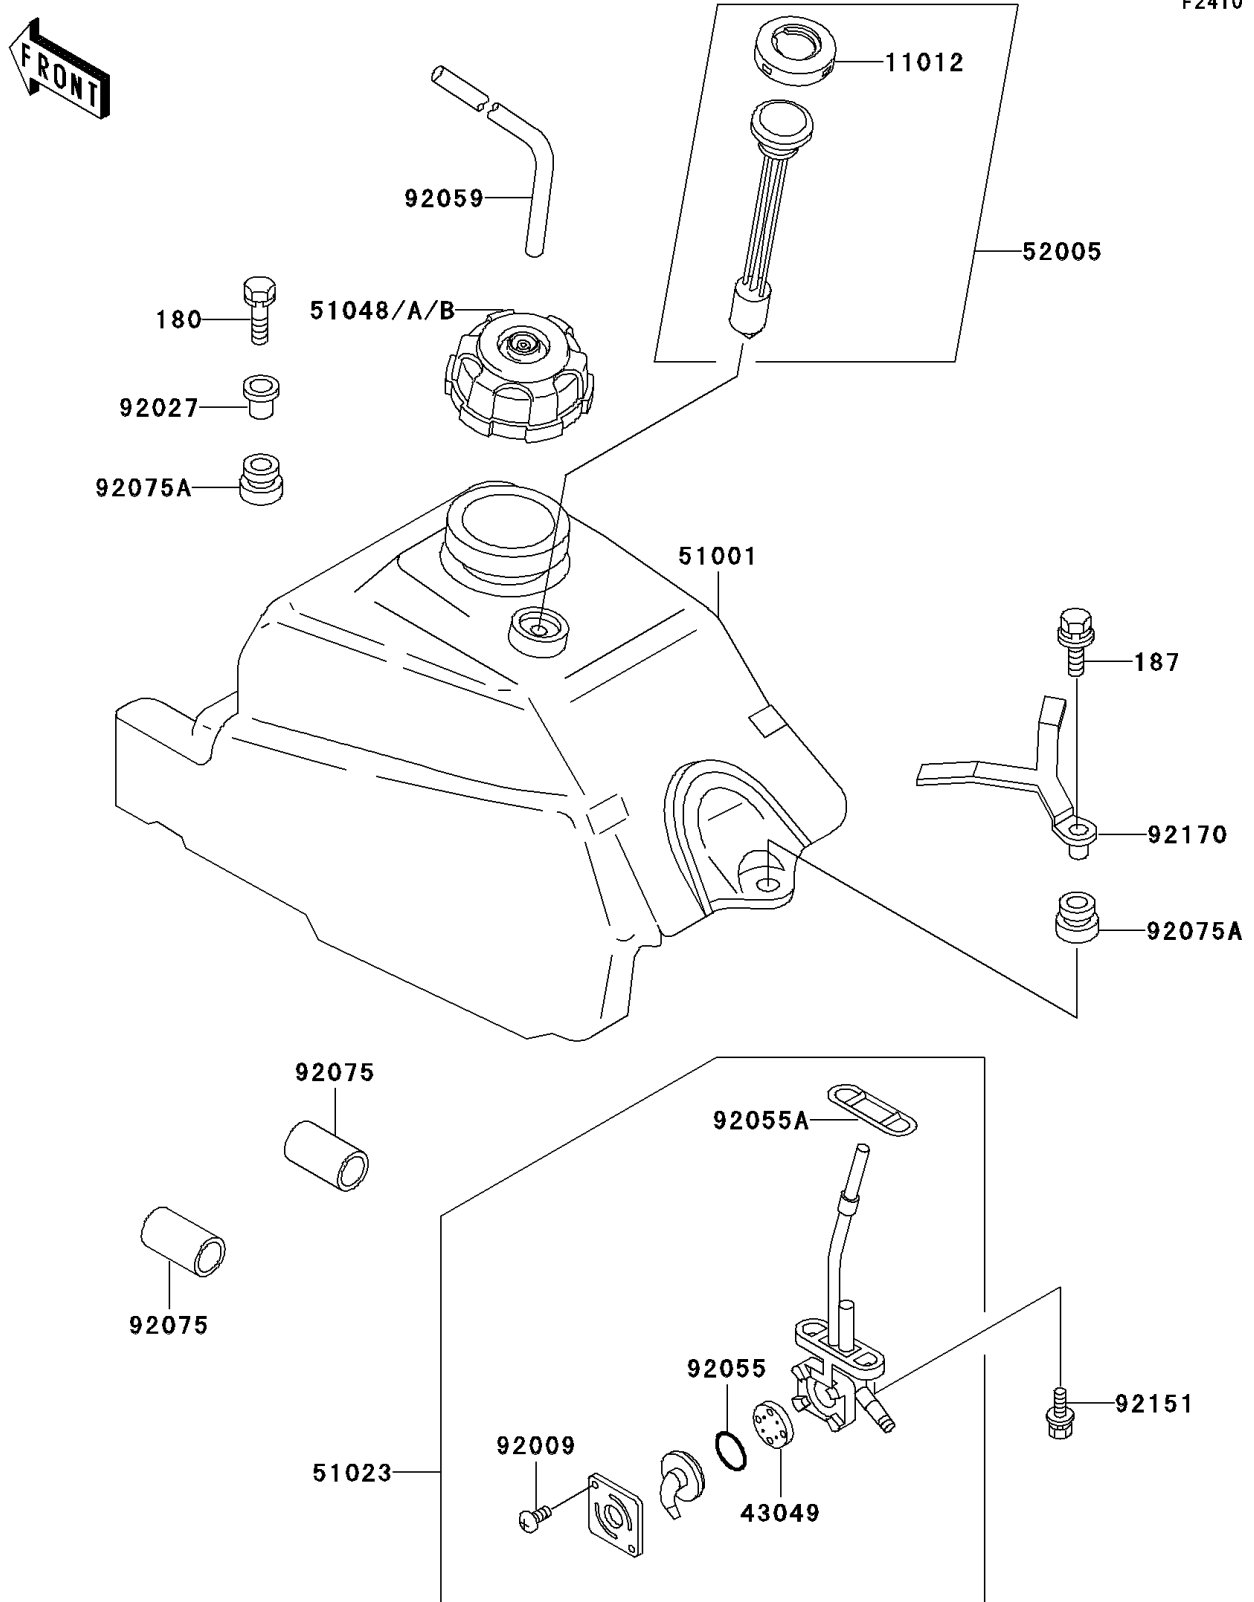

1998 Bayou® 300 4x4 PARTS DIAGRAM

Fuel Tank

1998 Bayou® 300 4x4 PARTS LIST

Fuel Tank

ITEM NAME	PART NUMBER	QUANTITY
BOLT-UPSET-WS,6X25 (Ref # 180)	180D0625	1
BOLT-UPSET-WSP (Ref # 187)	187D0630	1
CAP,FUEL GAUGE (Ref # 11012)	11012-1627	1
PACKING,FUEL TAP LEVER (Ref # 43049)	43049-1017	1
TANK-COMP-FUEL (Ref # 51001)	51001-1295	1
TAP-ASSY,FUEL (Ref # 51023)	51023-1159	1
CAP-ASSY-TANK,FUEL (Ref # 51048)	51048-1090	1
GAUGE,FUEL (Ref # 52005)	52005-1121	1
SCREW,3X5 (Ref # 92009)	92009-1123	1
COLLAR,L=16.1 (Ref # 92027)	92027-1847	1
RING-O,FUEL TAP LEVER (Ref # 92055)	92055-1111	1
RING-O,FUEL TAP PACKING (Ref # 92055A)	92055-1348	1
TUBE,5X9.4X300 (Ref # 92059)	92059-1982	1
DAMPER,FUEL TANK,FR,UNDER (Ref # 92075)	92075-1369	1
DAMPER (Ref # 92075A)	92075-1787	1
BOLT,6X14 (Ref # 92151)	92151-1198	1
CLAMP,HOSE (Ref # 92170)	92170-1070	1