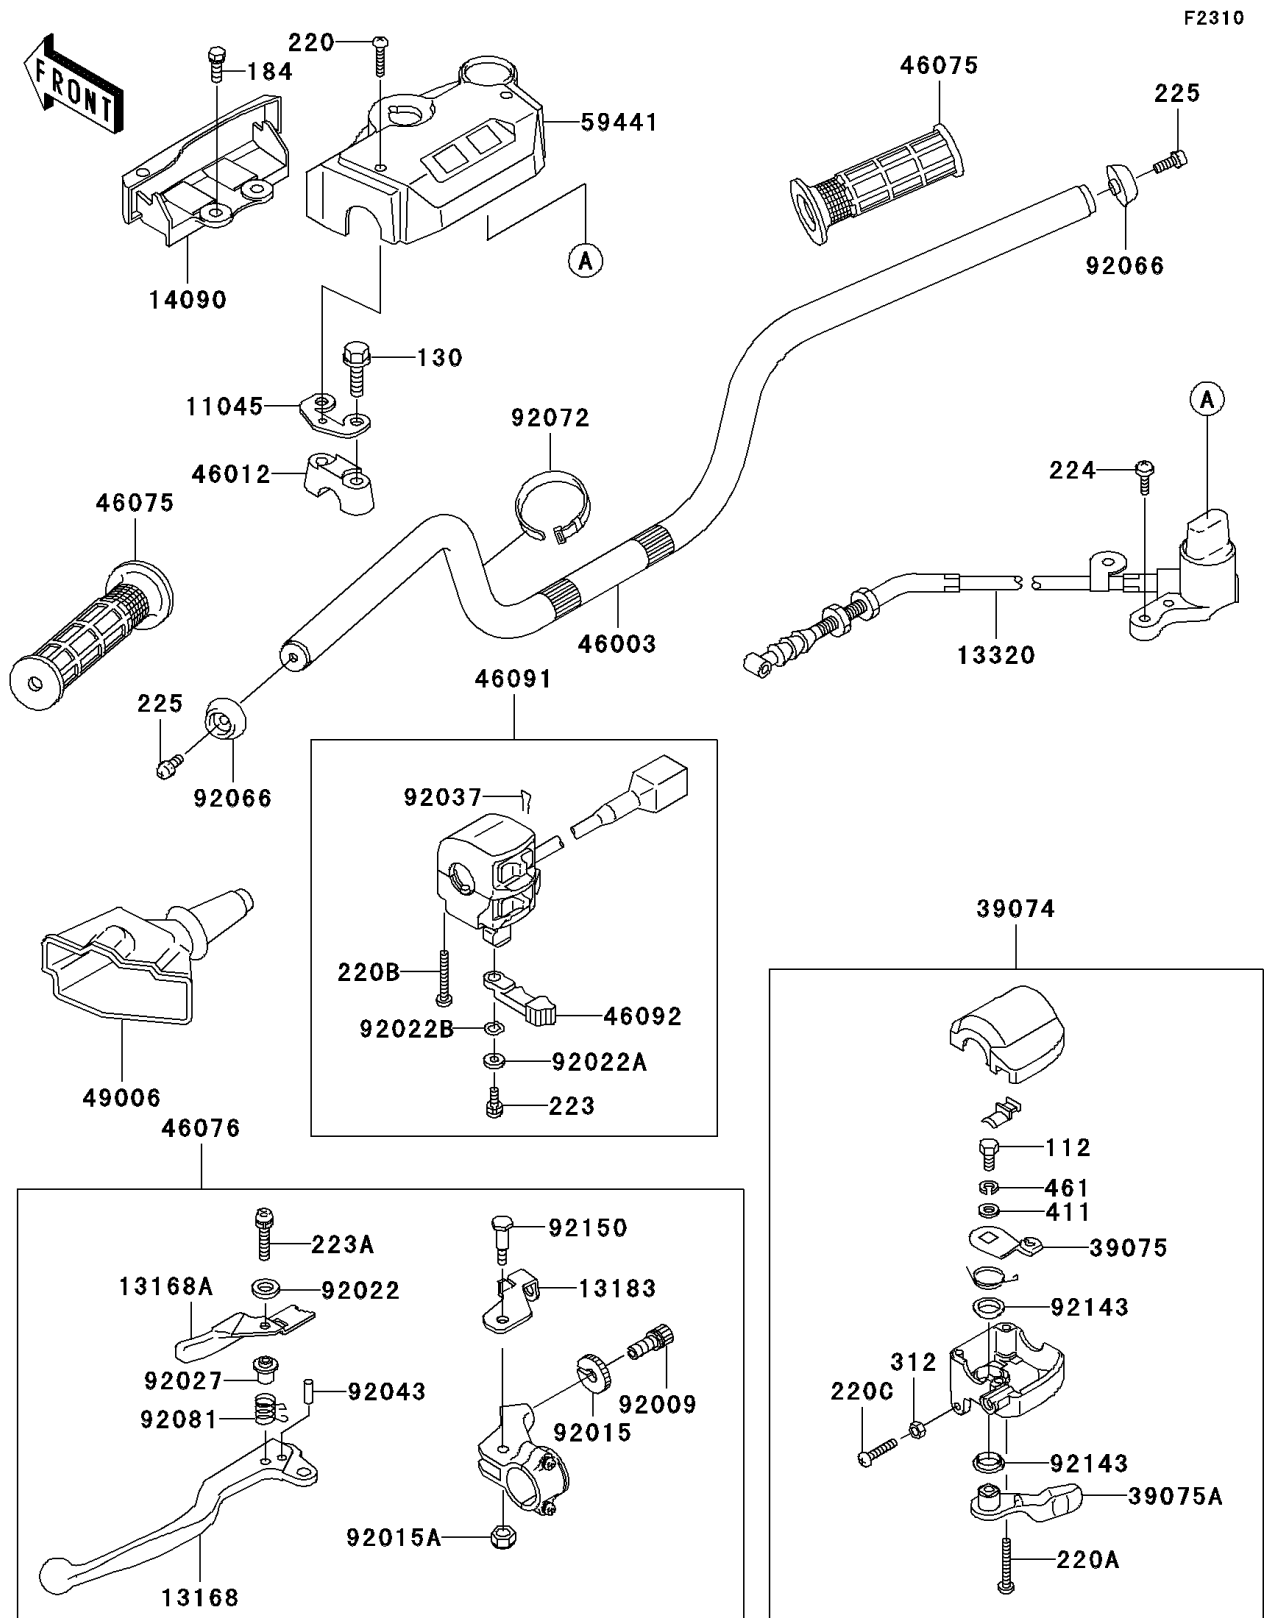

1998 Bayou® 300 4x4 PARTS DIAGRAM

Handlebar(KLF300-C10/C11)

F2310

1998 Bayou® 300 4x4 PARTS LIST

Handlebar(KLF300-C10/C11)

ITEM NAME	PART NUMBER	QUANTITY
BOLT-UPSET (Ref # 112)	112D0614	1
BOLT-FLANGED (Ref # 130)	130P0860	1
BOLT-UPSET-WP-SMALL (Ref # 184)	184J0814	1
BRACKET,HANDLE COVER (Ref # 11045)	11045-1925	1
LEVER,LH (Ref # 13168)	13168-1449	1
LEVER,LOCK (Ref # 13168A)	13168-1450	1
PLATE,LOCK (Ref # 13183)	13183-1609	1
LEVER-ASSY,REVERSE (Ref # 13320)	13320-1005	1
COVER,HANDLE (Ref # 14090)	14090-1767	1
LEVER-ASSY-THROTTLE (Ref # 39074)	39074-1055	1
LEVER-THROTTLE,ARM (Ref # 39075)	39075-1054	1
LEVER-THROTTLE (Ref # 39075A)	39075-1059	1
HANDLE (Ref # 46003)	46003-1365	1
HOLDER-HANDLE (Ref # 46012)	46012-1168	1
GRIP (Ref # 46075)	46075-1056	1
LEVER-ASSY-GRIP,LH (Ref # 46076)	46076-1178	1
HOUSING-ASSY-CONTROL,LH (Ref # 46091)	46091-1462	1
LEVER-GRIP,CHOKE (Ref # 46092)	46092-1149	1
BOOT,CLUTCH LEVER (Ref # 49006)	49006-1057	1
COVER-HANDLE (Ref # 59441)	59441-1077	1
SCREW,CABLE ADJUST,8MM (Ref # 92009)	92009-1435	1
NUT,CABLE ADJUST LOCK,8MM (Ref # 92015)	92015-1596	1
NUT (Ref # 92015A)	92015-1829	1
WASHER,4MM (Ref # 92022)	92022-1647	1
WASHER,5MM (Ref # 92022A)	92022-1837	1
WASHER,WAVE,5MM (Ref # 92022B)	92022-1838	1
COLLAR,RETURN SPRING (Ref # 92027)	92027-1336	1
CLAMP,CLIP (Ref # 92037)	92037-1836	1
PIN,SPRING,3X16 (Ref # 92043)	92043-1268	1