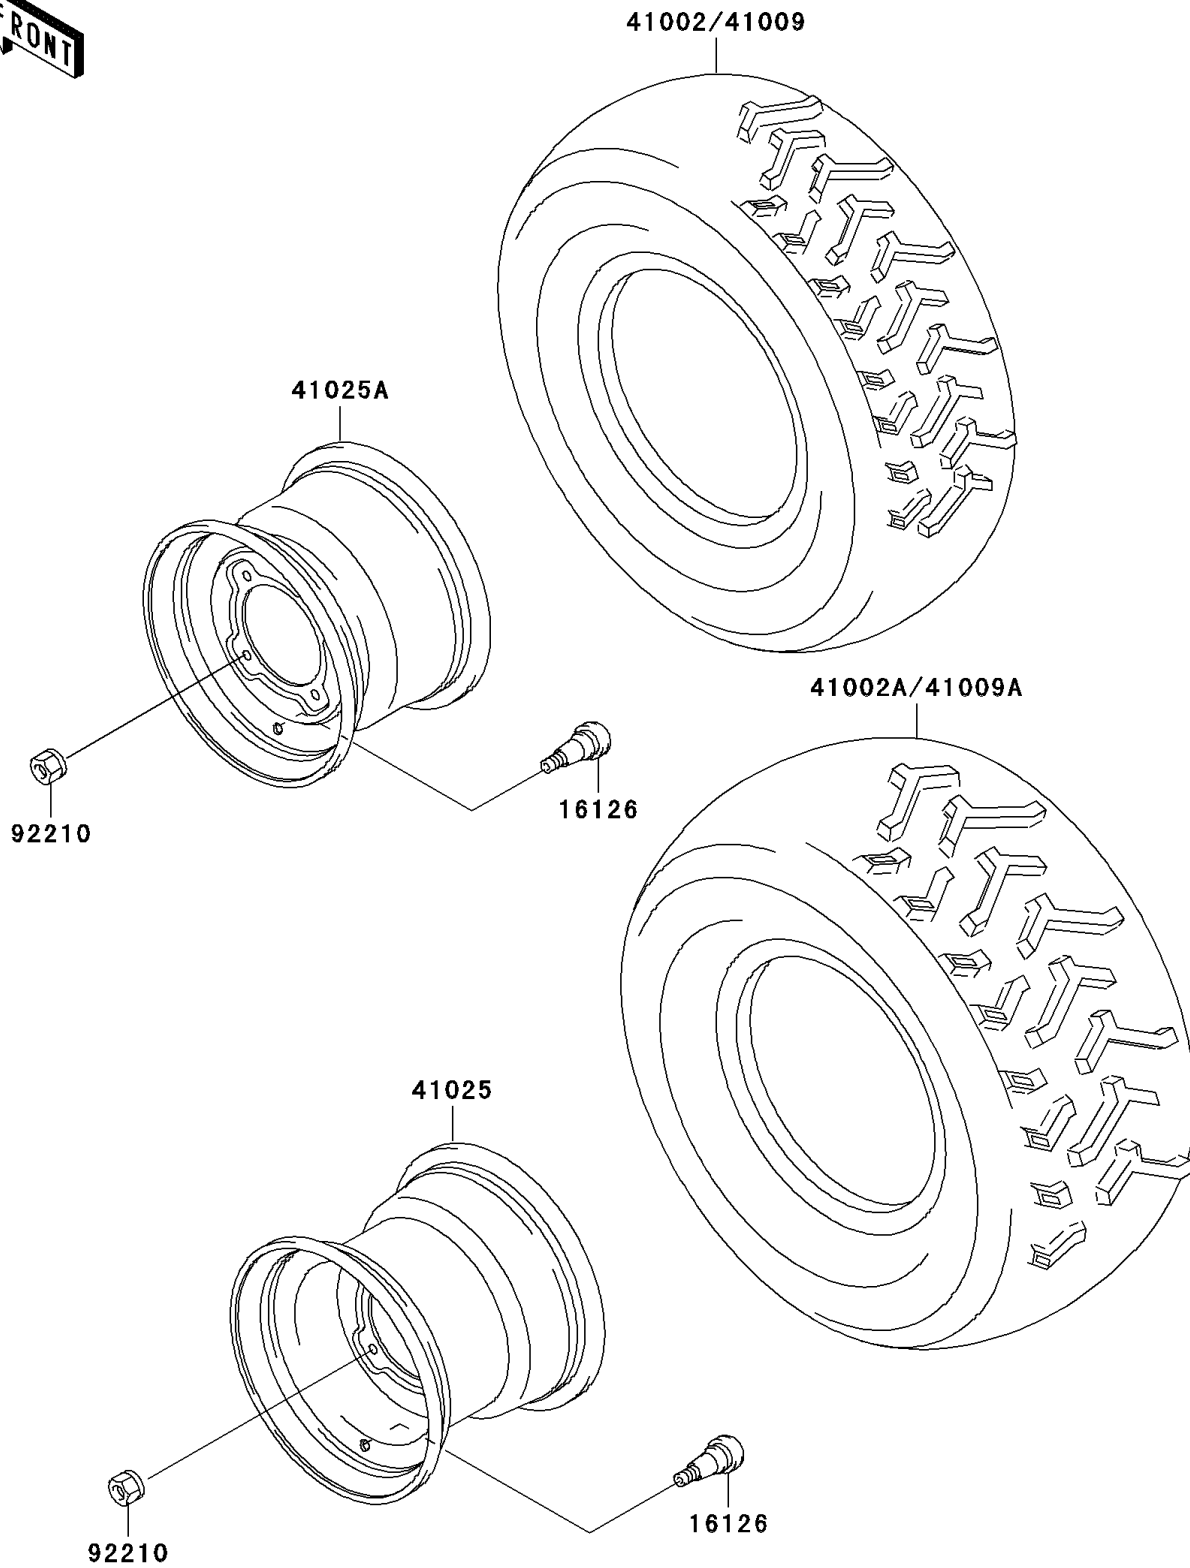

1998 Bayou® 300 4x4 PARTS DIAGRAM

Wheels/Tires

F2210

1998 Bayou® 300 4x4 PARTS LIST

Wheels/Tires

ITEM NAME	PART NUMBER	QUANTITY
VALVE (Ref # 16126)	16126-4001	1
TIRE,FR,AT24X8-11,KT962(D) (Ref # 41002)	41002-1678	1
TIRE,RR,AT24X10-11,KT962A(D) (Ref # 41002A)	41002-1890	1
TIRE,FR,AT24X8-11(GOOD YEAR) (Ref # 41009)	41009-1163	1
TIRE,RR,AT24X10-11(GOOD YEAR) (Ref # 41009A)	41009-1164	1
RIM,RR,11X8.0,SILVER NO.40 (Ref # 41025)	41025-1334-5A	1
RIM,FR,11X6.5,SILVER NO.40 (Ref # 41025A)	41025-1342-5A	1
NUT,LOCK,10MM (Ref # 92210)	92210-1204	1