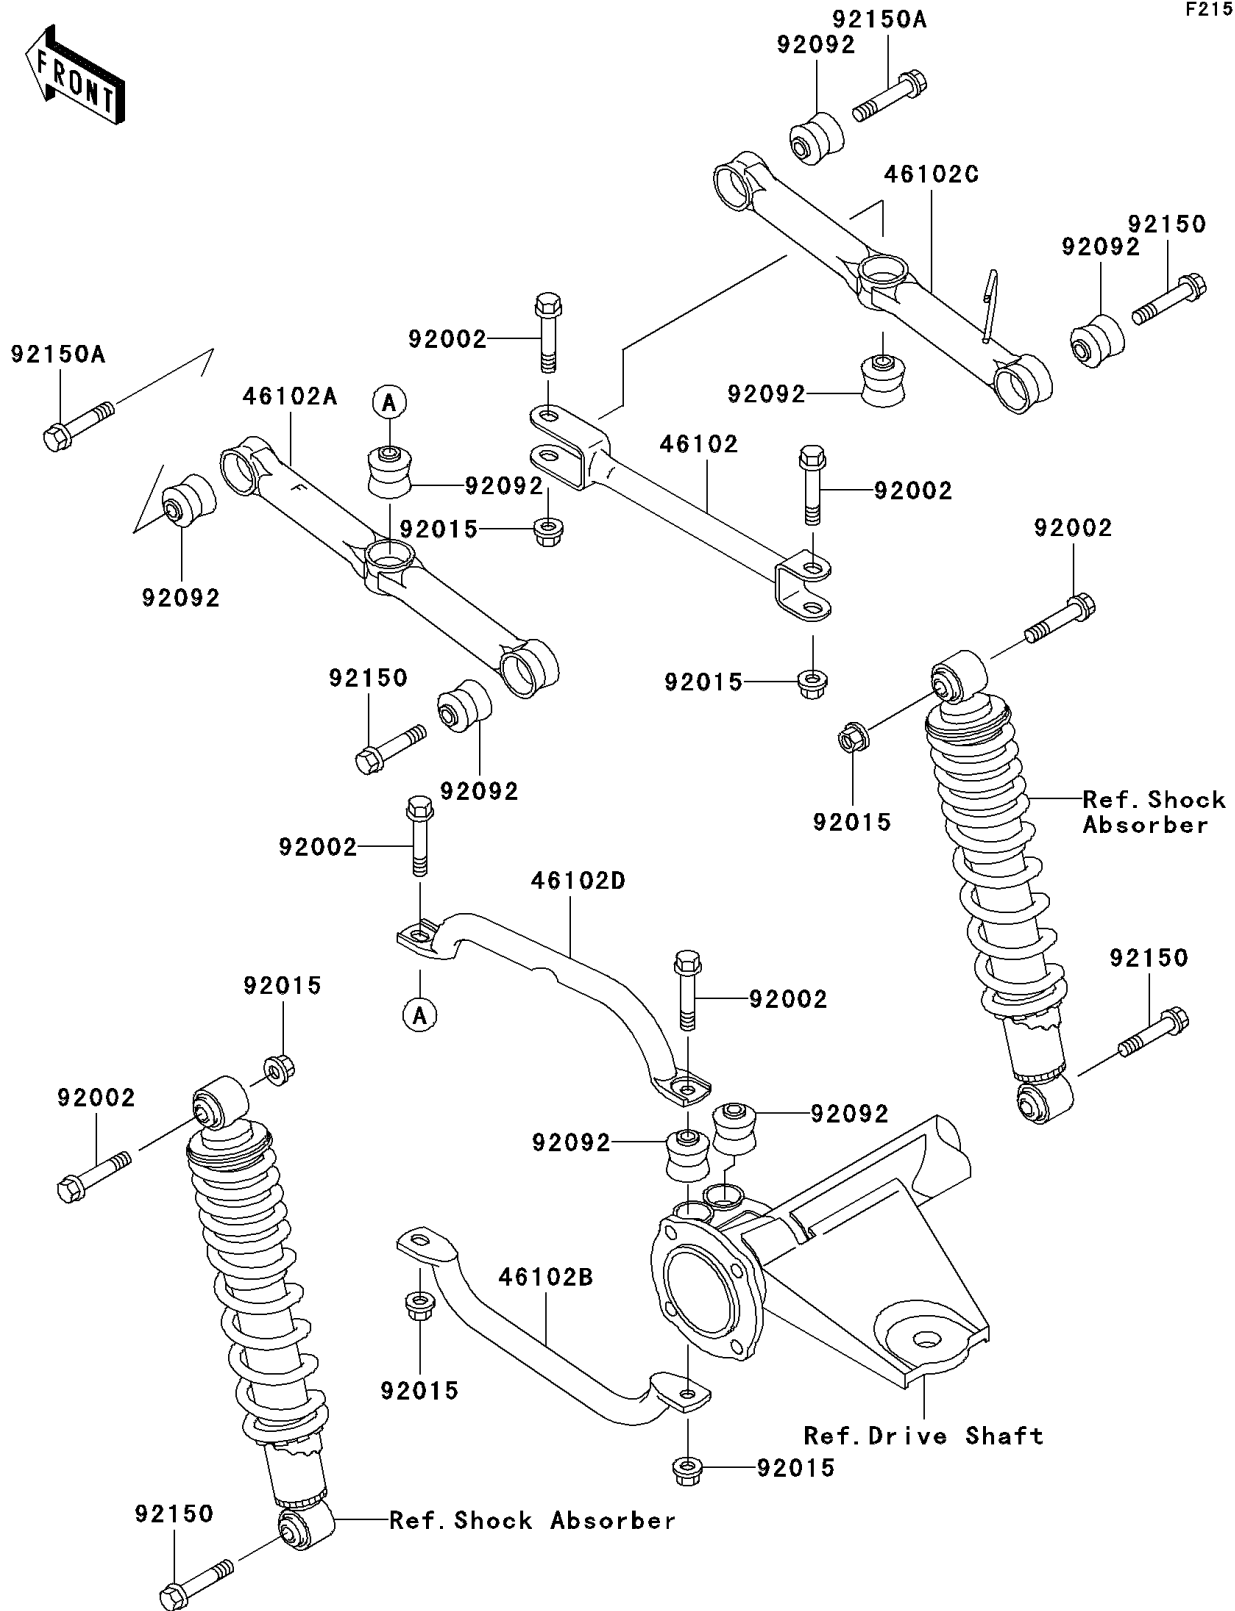

1998 Bayou® 300 4x4 PARTS DIAGRAM

Rear Suspension

F2153

1998 Bayou® 300 4x4 PARTS LIST

Rear Suspension

ITEM NAME	PART NUMBER	QUANTITY
ROD,SUSPENSION,RIGHT CROSS (Ref # 46102)	46102-1213	1
ROD,SUSPENSION,RR,LH,OUTSIDE (Ref # 46102A)	46102-1241	1
ROD,SUSPENSION,RR,LH,INSIDE (Ref # 46102B)	46102-1242	1
ROD,SUSPENSION,RR,RH,OUTSIDE (Ref # 46102C)	46102-1243	1
ROD,SUSPENSION,LEFT CROSS (Ref # 46102D)	46102-1330	1
BOLT,FLANGED,10X53.5 (Ref # 92002)	92002-1529	1
NUT,LOCK,10MM (Ref # 92015)	92015-1597	1
BUSHING-RUBBER (Ref # 92092)	92092-1064	1
BOLT,FLANGED,10X49 (Ref # 92150)	92150-1048	1
BOLT,FLANGED,10X52 (Ref # 92150A)	92150-1070	1