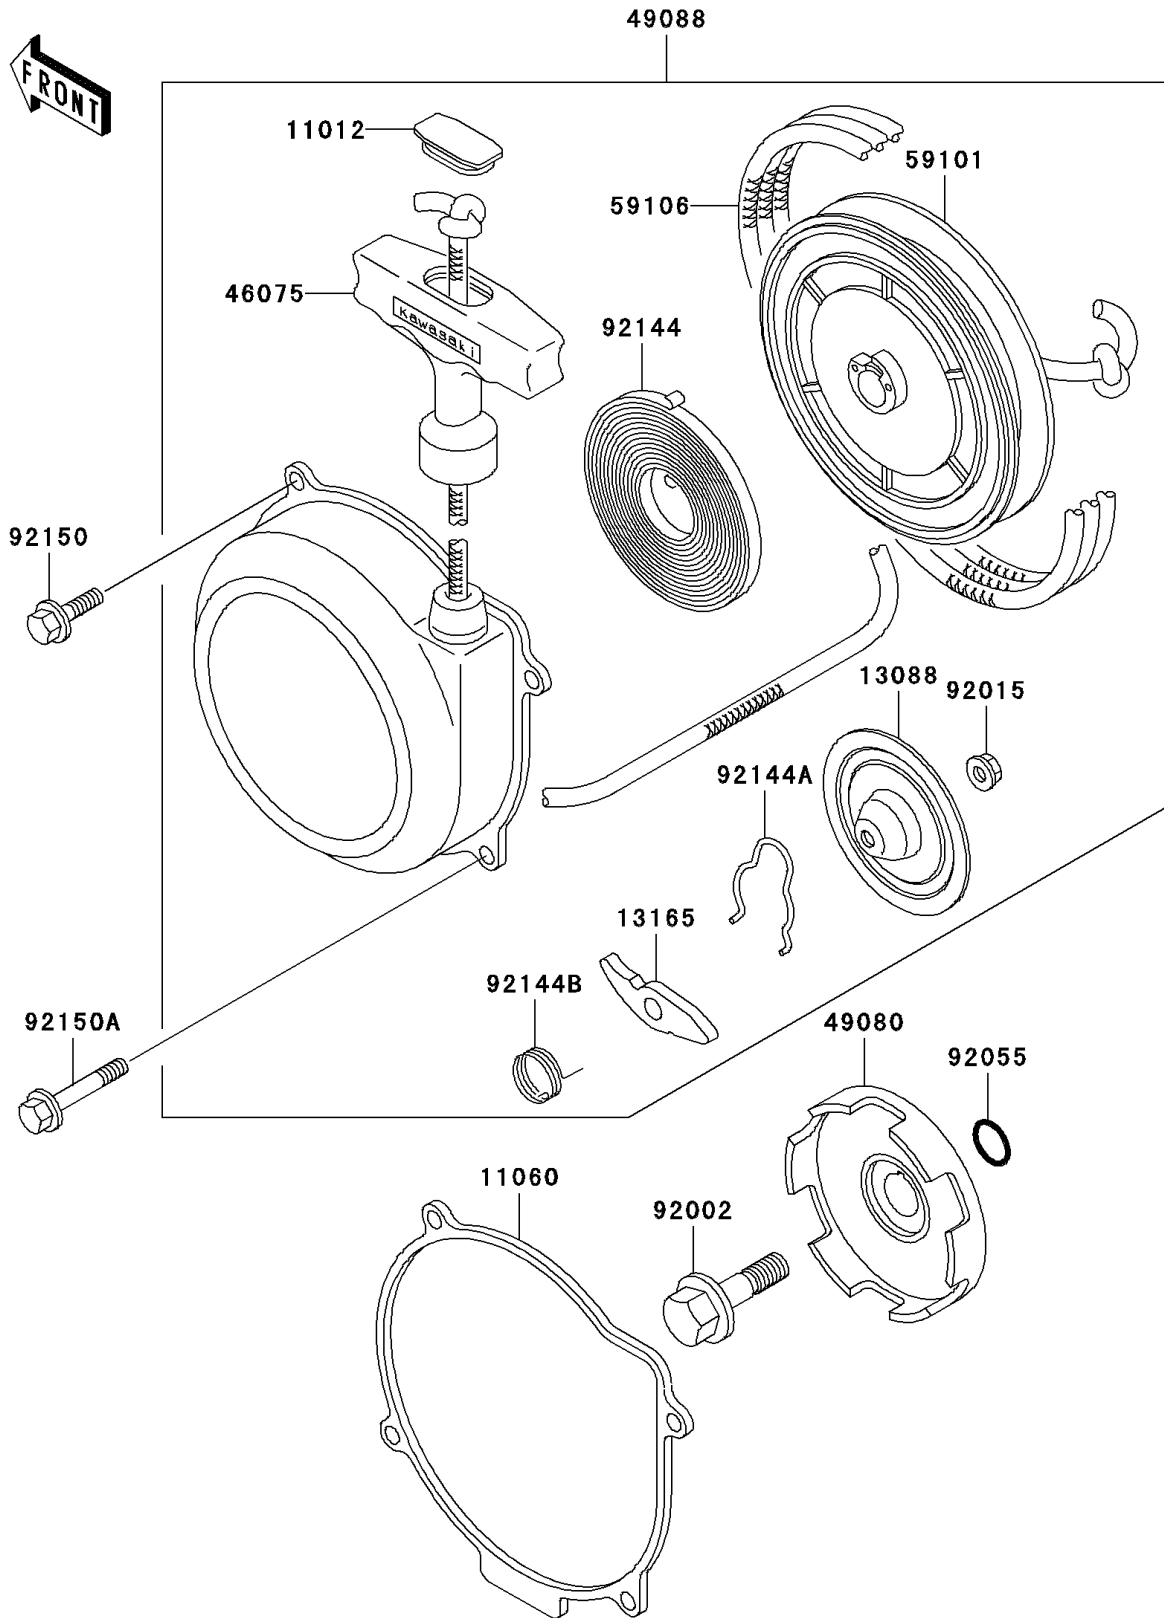

1998 Bayou® 300 4x4 PARTS DIAGRAM

Recoil Starter

E3040

1998 Bayou® 300 4x4 PARTS LIST

Recoil Starter

ITEM NAME	PART NUMBER	QUANTITY
CAP,RECOIL GRIP (Ref # 11012)	11012-1420	1
GASKET,RECOIL STARTER (Ref # 11060)	11060-1717	1
PLATE-FRICTION,RECOIL (Ref # 13088)	13088-1073	1
PAWL,RECOIL (Ref # 13165)	13165-1123	1
GRIP,RECOIL (Ref # 46075)	46075-1073	1
PULLEY-STARTING (Ref # 49080)	49080-1055	1
STARTER-RECOIL (Ref # 49088)	49088-1056	1
REEL (Ref # 59101)	59101-1109	1
ROPE (Ref # 59106)	59106-1103	1
BOLT,FLANGED,10X40 (Ref # 92002)	92002-1296	1
NUT,6MM (Ref # 92015)	92015-1464	1
RING-O,16.8MM (Ref # 92055)	92055-1235	1
SPRING,RECOIL (Ref # 92144)	92144-1205	1
SPRING,FRICTION (Ref # 92144A)	92144-1206	1
SPRING,RETURN (Ref # 92144B)	92144-1207	1
BOLT (Ref # 92150)	92150-1916	1
BOLT (Ref # 92150A)	92150-1917	1