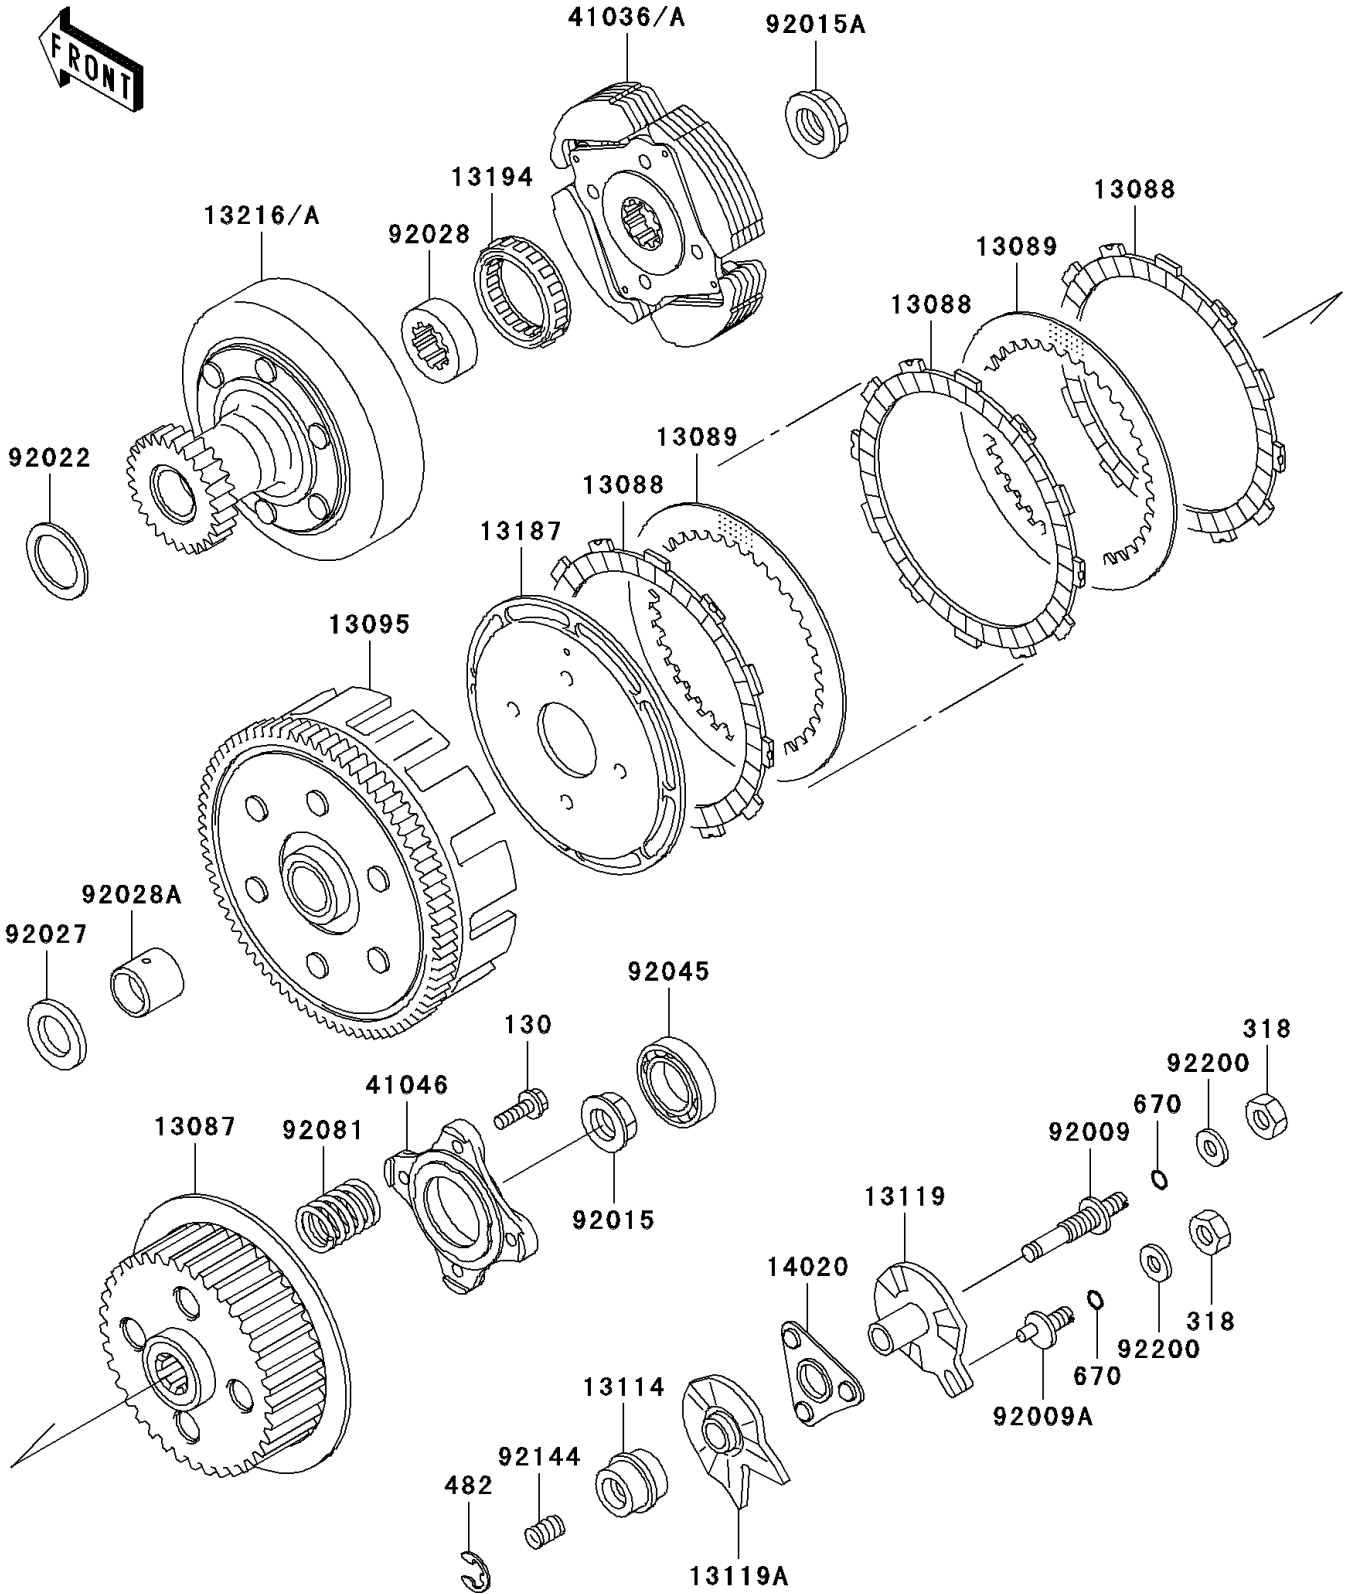

1998 Bayou® 300 4x4 PARTS DIAGRAM

Clutch

E1350

1998 Bayou® 300 4x4 PARTS LIST

Clutch

ITEM NAME	PART NUMBER	QUANTITY
BOLT-FLANGED,6X20 (Ref # 130)	130P0620	1
NUT-HEX-SMALL,8MM (Ref # 318)	318B0800	1
CIRCLIP-TYPE-E,7MM (Ref # 482)	482J7000	1
O RING,8MM (Ref # 670)	670B1508	1
HUB-CLUTCH (Ref # 13087)	13087-1065	1
PLATE-FRICTION (Ref # 13088)	13088-041	1
PLATE-CLUTCH (Ref # 13089)	13089-1005	1
HOUSING-COMP-CLUTCH (Ref # 13095)	13095-1364	1
PUSHER-CLUTCH (Ref # 13114)	13114-1060	1
CAM-RELEASE (Ref # 13119)	13119-1067	1
CAM-RELEASE (Ref # 13119A)	13119-1070	1
PLATE-CLUTCH OPERATING (Ref # 13187)	13187-1081	1
CLUTCH-ONEWAY (Ref # 13194)	13194-1055	1
GEAR-COMP,CLUTCH,FR (Ref # 13216)	13216-1073	1
RETAINER,CLUTCH RELEASE (Ref # 14020)	14020-1092	1
HUB-ASSY,CLUTCH,FR (Ref # 41036)	41036-1122	1
HOUSING-BEARING (Ref # 41046)	41046-1063	1
SCREW (Ref # 92009)	92009-1525	1
SCREW (Ref # 92009A)	92009-1526	1
NUT,16MM (Ref # 92015)	92015-1465	1
NUT,18MM (Ref # 92015A)	92015-1512	1
WASHER,27.3X38X0.8 (Ref # 92022)	92022-1989	1
COLLAR,20.5X34X4 (Ref # 92027)	92027-1888	1
BUSHING,CLUTCH,FR (Ref # 92028)	92028-1370	1
BUSHING,CLUTCH (Ref # 92028A)	92028-1371	1
BEARING-BALL,#6905 (Ref # 92045)	92045-036	1
SPRING,CLUTCH (Ref # 92081)	92081-1848	1
SPRING (Ref # 92144)	92144-1272	1
WASHER,8.5X18X2.3 (Ref # 92200)	92200-1213	1