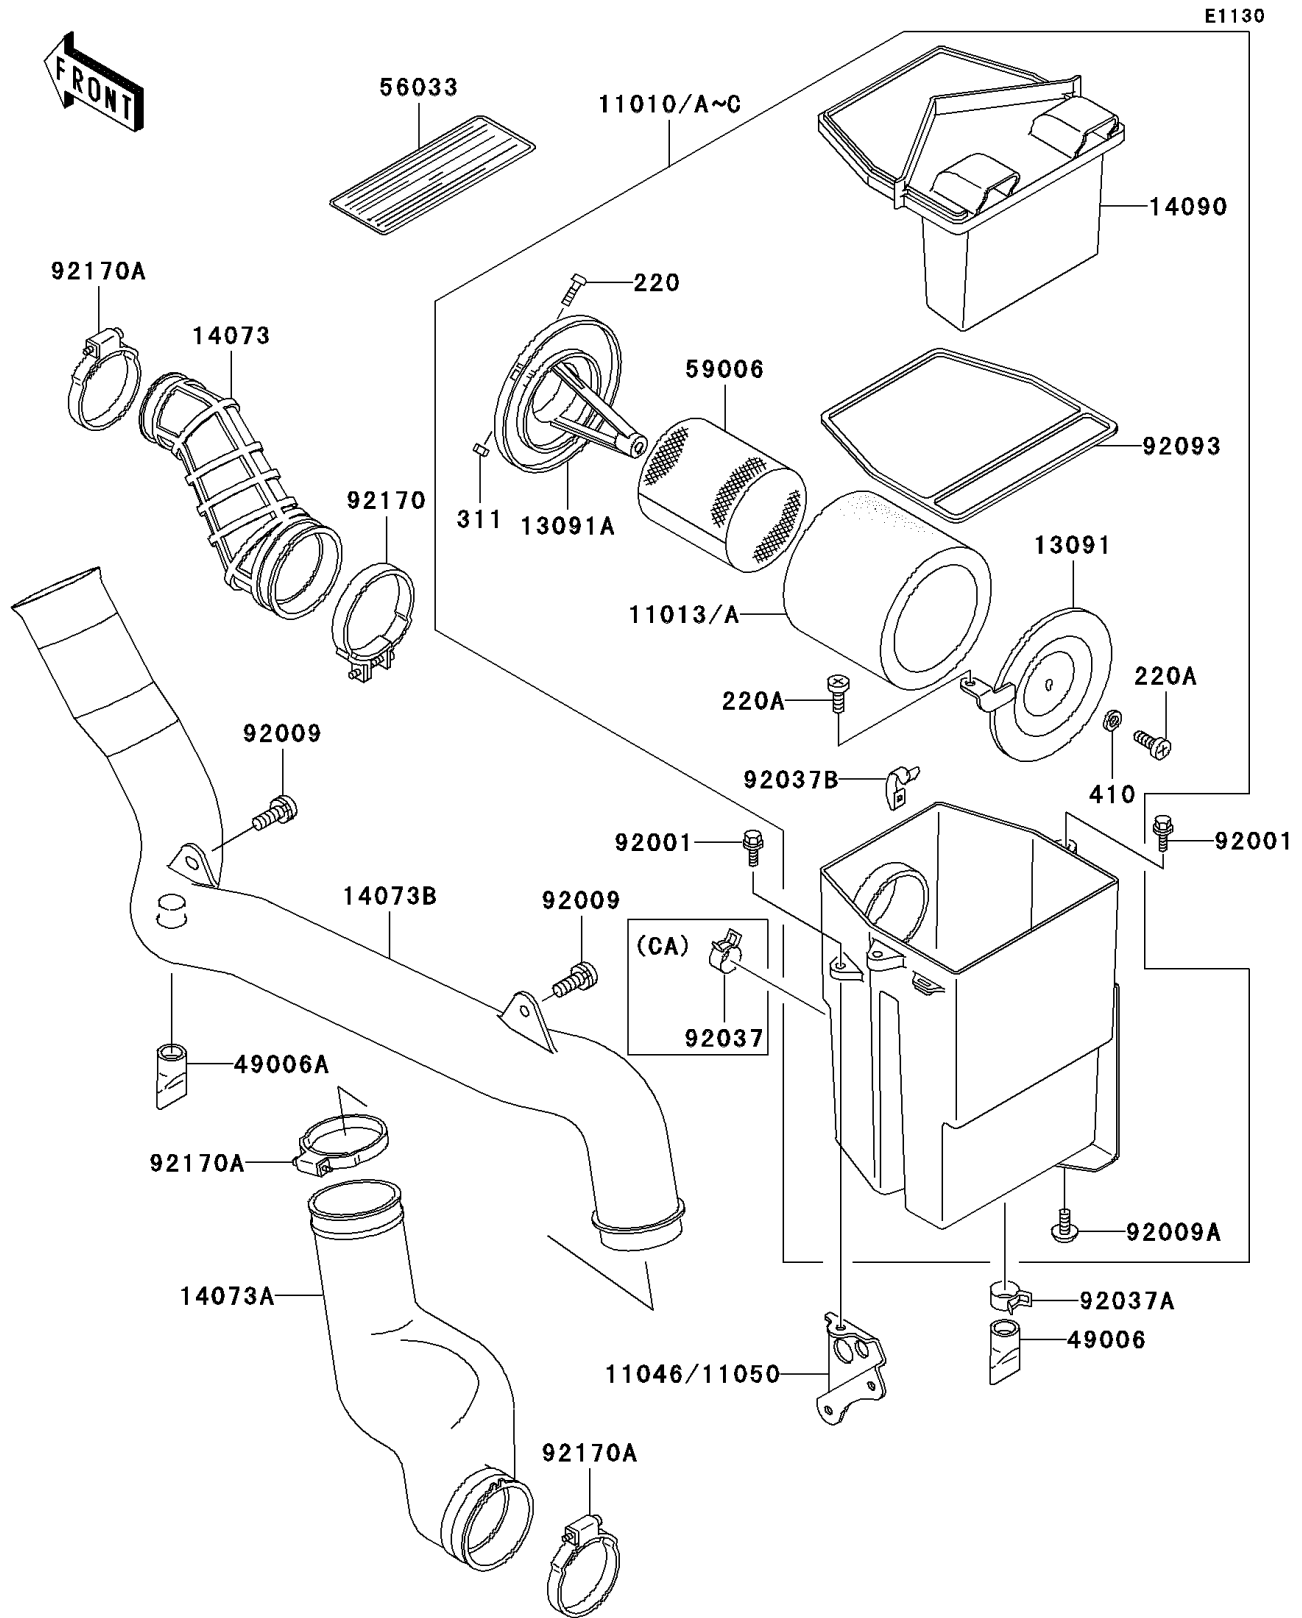

## 1998 Bayou® 300 4x4 PARTS DIAGRAM

Air Cleaner

## 1998 Bayou® 300 4x4 PARTS LIST

Air Cleaner

ITEM NAME	PART NUMBER	QUANTITY
SCREW-PAN-CROS (Ref # 220)	220B0516	1
SCREW-PAN-CROS,6X14 (Ref # 220A)	220B0614	1
NUT-HEX (Ref # 311)	311B0500	1
WASHER-PLAIN-SMALL,6MM (Ref # 410)	410B0600	1
ELEMENT-AIR FILTER (Ref # 11013)	11013-1158	1
BRACKET,REGULATOR (Ref # 11046)	11046-1042	1
HOLDER,ELEMENT (Ref # 13091)	13091-1488	1
HOLDER,AIR FILTER ELEMENT (Ref # 13091A)	13091-1565	1
DUCT,AIR (Ref # 14073)	14073-1359	1
DUCT,AIR FILTER (Ref # 14073A)	14073-1676	1
DUCT,SNORKEL (Ref # 14073B)	14073-1677	1
COVER,AIR FILTER (Ref # 14090)	14090-1775	1
BOOT (Ref # 49006)	49006-1199	1
BOOT (Ref # 49006A)	49006-1292	1
LABEL-MANUAL,MAINTENANCE (Ref # 56033)	56033-1079	1
ARRESTER-FLAME (Ref # 59006)	59006-1052	1
BOLT,6X20 (Ref # 92001)	92001-1460	1
SCREW,6X16 (Ref # 92009)	92009-1276	1
SCREW,TAPPING,5X10 (Ref # 92009A)	92009-1332	1
CLAMP (Ref # 92037A)	92037-1460	1
CLAMP,AIR FILTER (Ref # 92037B)	92037-1783	1
SEAL,AIR FILTER (Ref # 92093)	92093-1241	1
CLAMP (Ref # 92170)	92170-1149	1
CLAMP (Ref # 92170A)	92170-1674	1
FILTER-ASSY-AIR (Ref # 11010)	11010-1596	1
FILTER-ASSY-AIR (Ref # 11010A)	11010-1622	1
CLAMP (Ref # 92037)	92037-1181	1