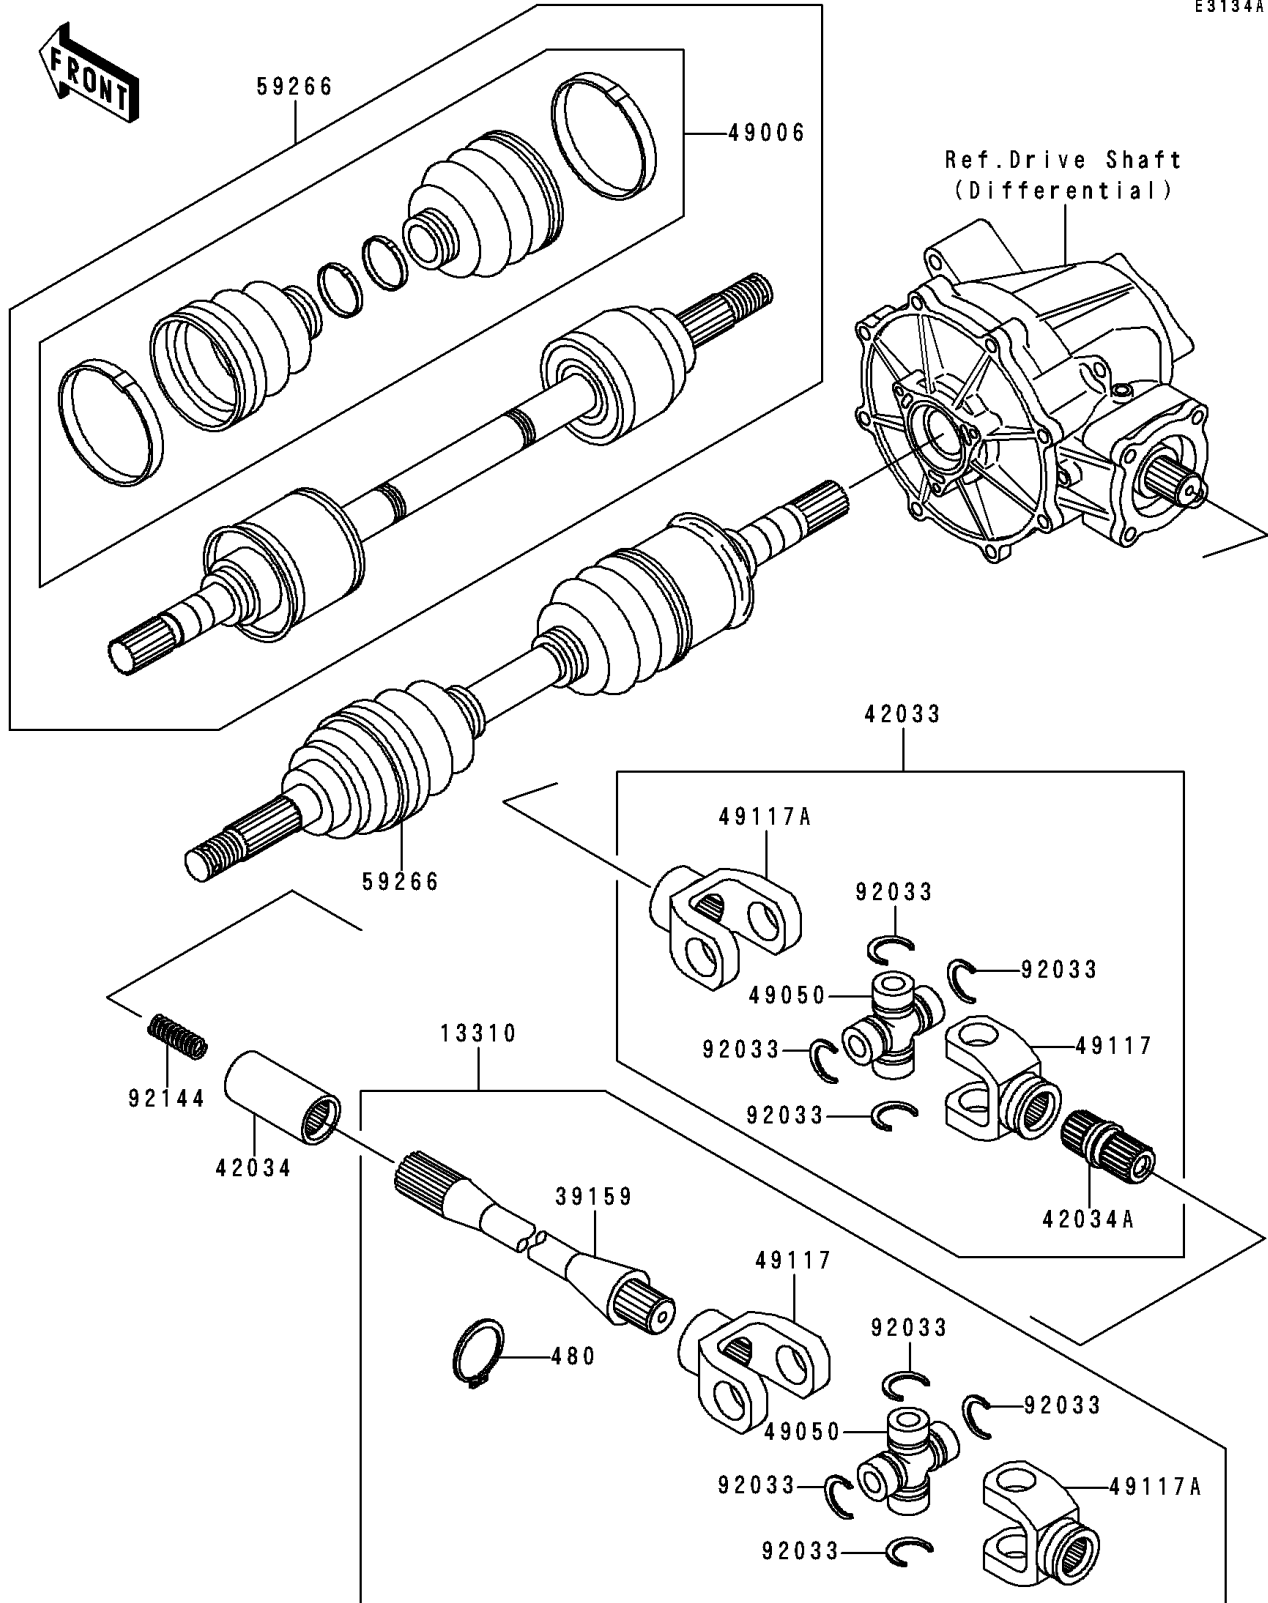

1989 Bayou® 300 4x4 PARTS DIAGRAM

Drive Shaft(Front)

E3134A

1989 Bayou® 300 4x4 PARTS LIST

Drive Shaft(Front)

ITEM NAME	PART NUMBER	QUANTITY
CIRCLIP-TYPE-C,22MM (Ref # 480)	480J2200	1
SHAFT-ASSY (Ref # 13310)	13310-1009	1
SHAFT-DRIVE (Ref # 39159)	39159-1079	1
COUPLING-ASSY (Ref # 42033)	42033-1161	1
COUPLING (Ref # 42034)	42034-1103	1
COUPLING (Ref # 42034A)	42034-1127	1
BOOT,DRIVE SHAFT (Ref # 49006)	49006-1252	1
SPIDER (Ref # 49050)	49050-1055	1
YOKE (Ref # 49117)	49117-1078	1
YOKE (Ref # 49117A)	49117-1079	1
JOINT-BALL (Ref # 59266)	59266-1096	1
RING-SNAP (Ref # 92033)	92033-1158	1
SPRING (Ref # 92144)	92144-1276	1