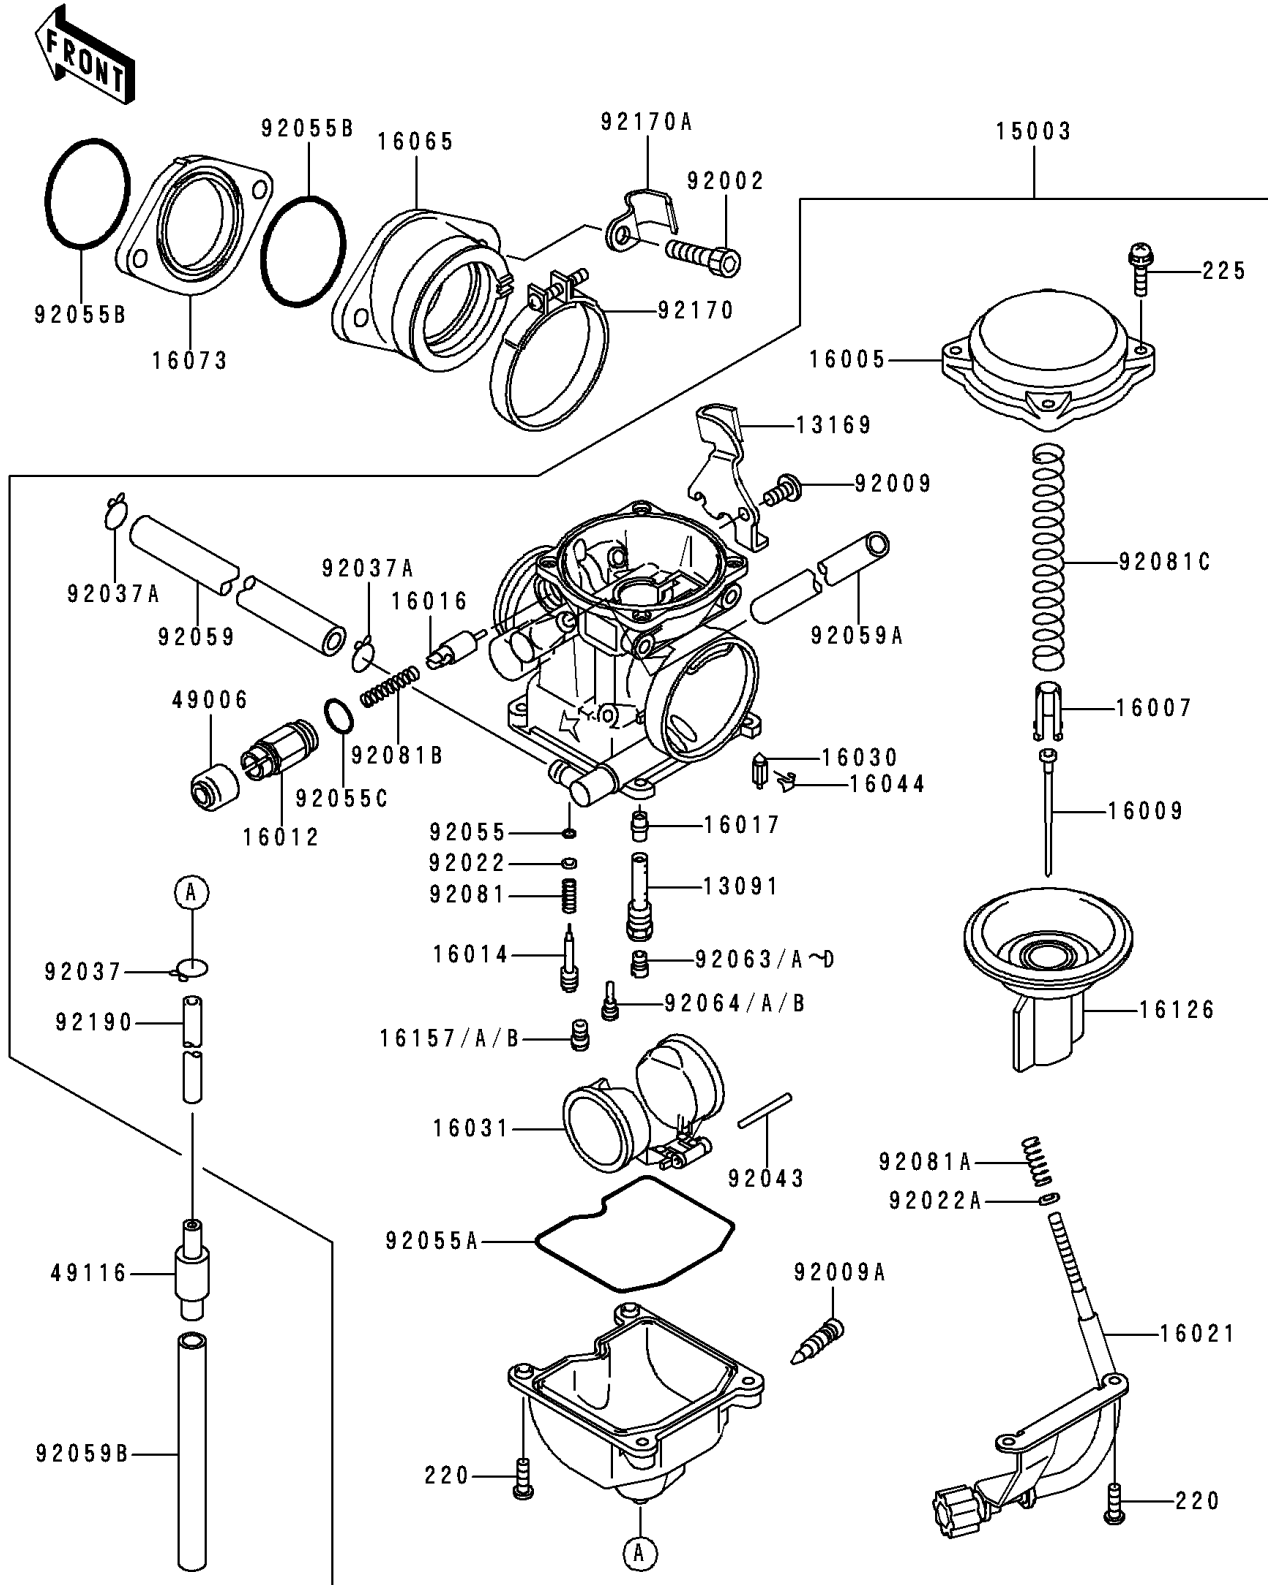

1989 Bayou® 300 4x4 PARTS DIAGRAM

Carburetor

E1611

1989 Bayou® 300 4x4 PARTS LIST

Carburetor

ITEM NAME	PART NUMBER	QUANTITY
HOLDER,NEEDLE JET (Ref # 13091)	13091-1259	1
PLATE,THROTTLE CABLE (Ref # 13169)	13169-1197	1
CARBURETOR-ASSY (Ref # 15003)	15003-1075	1
TOP-CHAMBER,MIXING (Ref # 16005)	16005-1056	1
SEAT-SPRING,THROTTLE VALVE (Ref # 16007)	16007-1120	1
NEEDLE-JET,N36W (Ref # 16009)	16009-1503	1
CAP-STARTER PLUNGER (Ref # 16012)	16012-1055	1
SCREW-PILOT AIR (Ref # 16014)	16014-1054	1
PLUNGER,STARTER (Ref # 16016)	16016-1065	1
JET-NEEDLE,#6 (Ref # 16017)	16017-1270	1
SCREW-THROTTLE STOP (Ref # 16021)	16021-1115	1
VALVE-FLOAT (Ref # 16030)	16030-1007	1
FLOAT (Ref # 16031)	16031-1056	1
CLAMP,FLOAT VALVE (Ref # 16044)	16044-007	1
HOLDER-CARBURETOR (Ref # 16065)	16065-1177	1
INSULATOR (Ref # 16073)	16073-1074	1
VALVE,VACUUM (Ref # 16126)	16126-1199	1
JET-STARTER,#58 (Ref # 16157)	16157-1057	1
JET-STARTER,#60 (Ref # 16157A)	16157-1058	1
JET-STARTER,#62 (Ref # 16157B)	16157-1059	1
BOOT,STARTER PLUNGER (Ref # 49006)	49006-1165	1
VALVE-ASSY (Ref # 49116)	49116-1126	1
BOLT,SOCKET,6X25 (Ref # 92002)	92002-1093	1
SCREW,5X10 (Ref # 92009)	92009-1365	1
SCREW,DRAIN,M6X0.75 (Ref # 92009A)	92009-1551	1
WASHER,PLAIN (Ref # 92022)	92022-1003	1
WASHER,PLAIN,STOP SPRING (Ref # 92022A)	92022-1480	1
CLAMP,TUBE (Ref # 92037)	92037-1201	1
CLAMP,TUBE (Ref # 92037A)	92037-1531	1