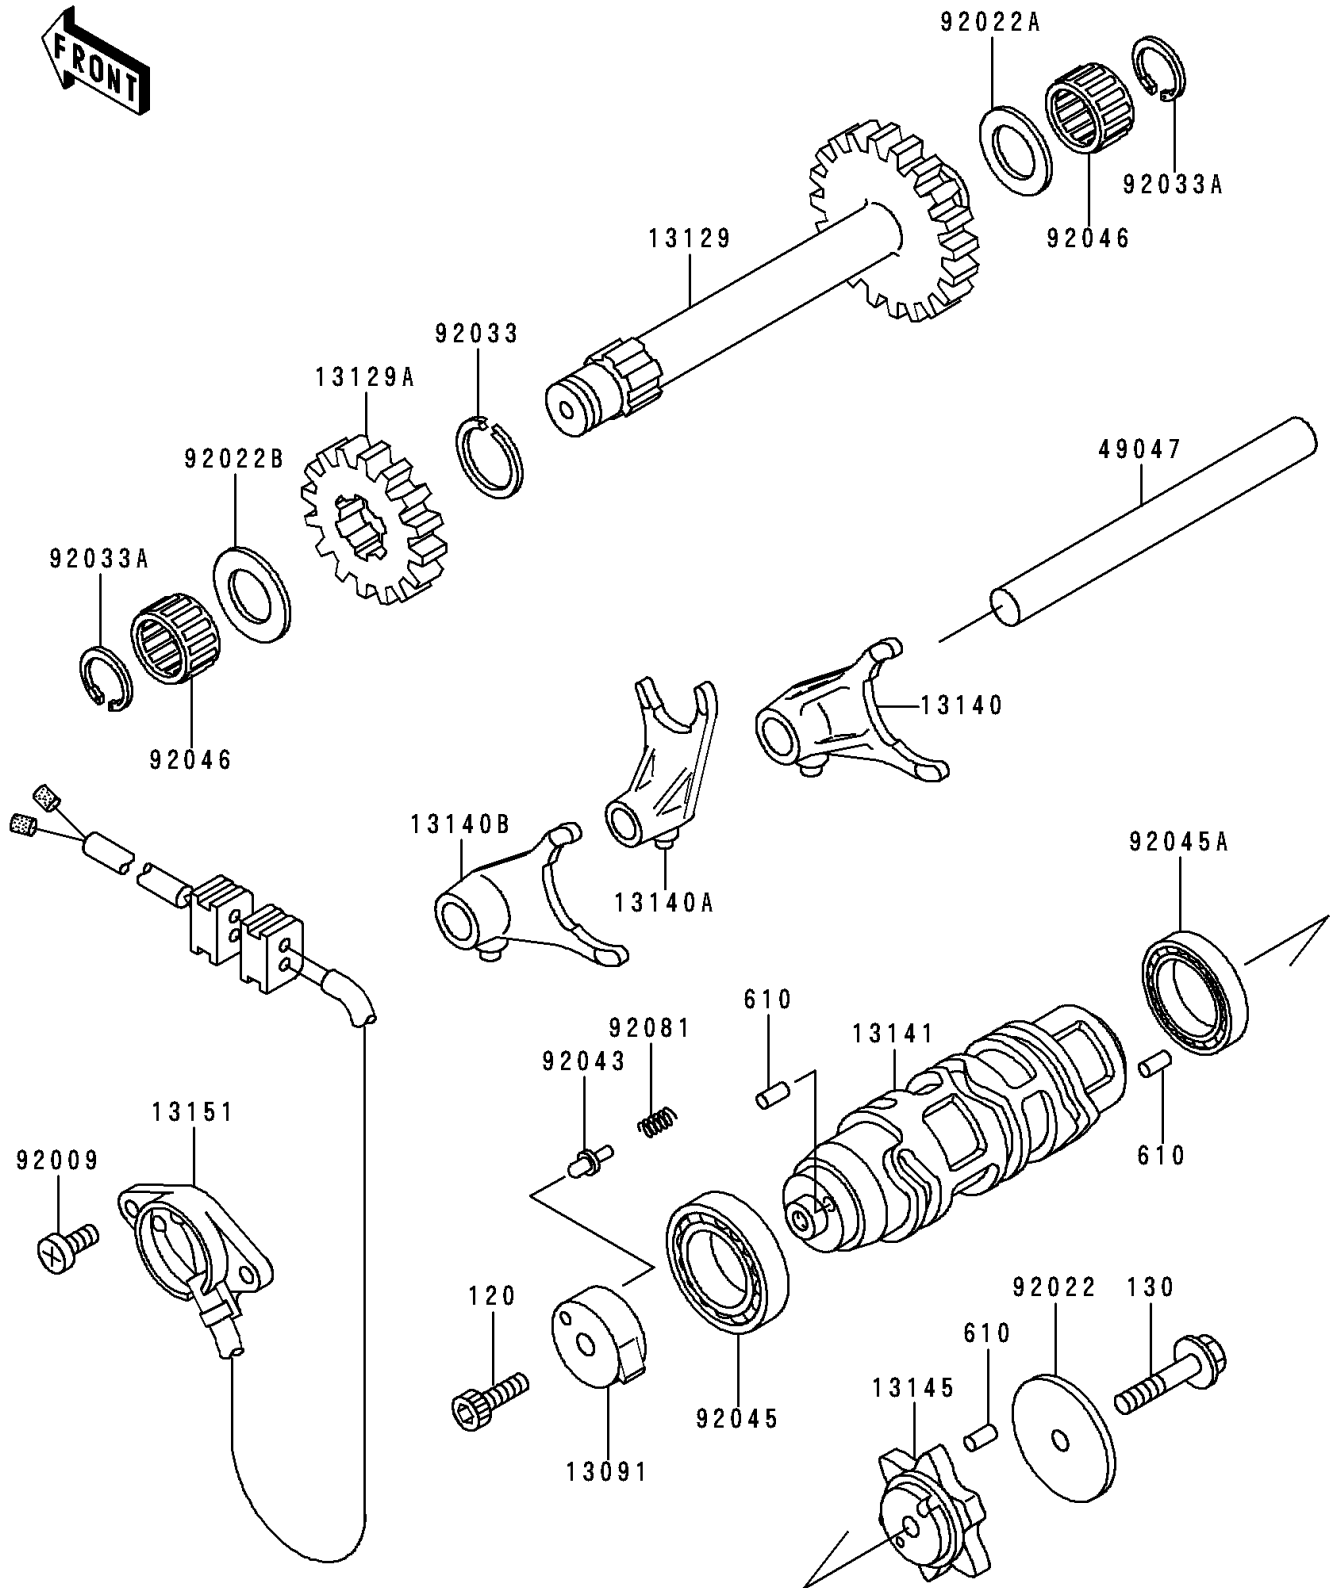

1989 Bayou® 300 4x4 PARTS DIAGRAM

Gear Change Drum/Shift Fork(s)

E1362

1989 Bayou® 300 4x4 PARTS LIST

Gear Change Drum/Shift Fork(s)

ITEM NAME	PART NUMBER	QUANTITY
BOLT-SOCKET,6X20 (Ref # 120)	120Q0620	1
BOLT-FLANGED,6X30 (Ref # 130)	130G0630	1
ROLLER,4X10 (Ref # 610)	610A0410	1
HOLDER,NEUTRAL SWITCH (Ref # 13091)	13091-1443	1
GEAR-REVERSE (Ref # 13129)	13129-1705	1
GEAR-REVERSE,20T (Ref # 13129A)	13129-1706	1
FORK-SHIFT (Ref # 13140)	13140-1172	1
FORK-SHIFT (Ref # 13140A)	13140-1173	1
FORK-SHIFT (Ref # 13140B)	13140-1174	1
DRUM-CHANGE (Ref # 13141)	13141-1152	1
CAM-CHANGE DRUM (Ref # 13145)	13145-1057	1
SWITCH-COMP (Ref # 13151)	13151-1079	1
ROD-SHIFT (Ref # 49047)	49047-1077	1
SCREW,5X14 (Ref # 92009)	92009-1341	1
WASHER,6.2X38X1.2 (Ref # 92022)	92022-1500	1
WASHER,17.3X28X1 (Ref # 92022A)	92022-255	1
WASHER,17.3X30X1.4 (Ref # 92022B)	92022-270	1
RING-SNAP,20X25.5X1.2 (Ref # 92033)	92033-025	1
RING-SNAP (Ref # 92033A)	92033-032	1
PIN (Ref # 92043)	92043-1287	1
BEARING-BALL,6805 (Ref # 92045)	92045-1122	1
BEARING-BALL,6905X1 (Ref # 92045A)	92045-1150	1
BEARING-NEEDLE,K17X23X13.8 (Ref # 92046)	92046-1184	1
SPRING (Ref # 92081)	92081-1763	1