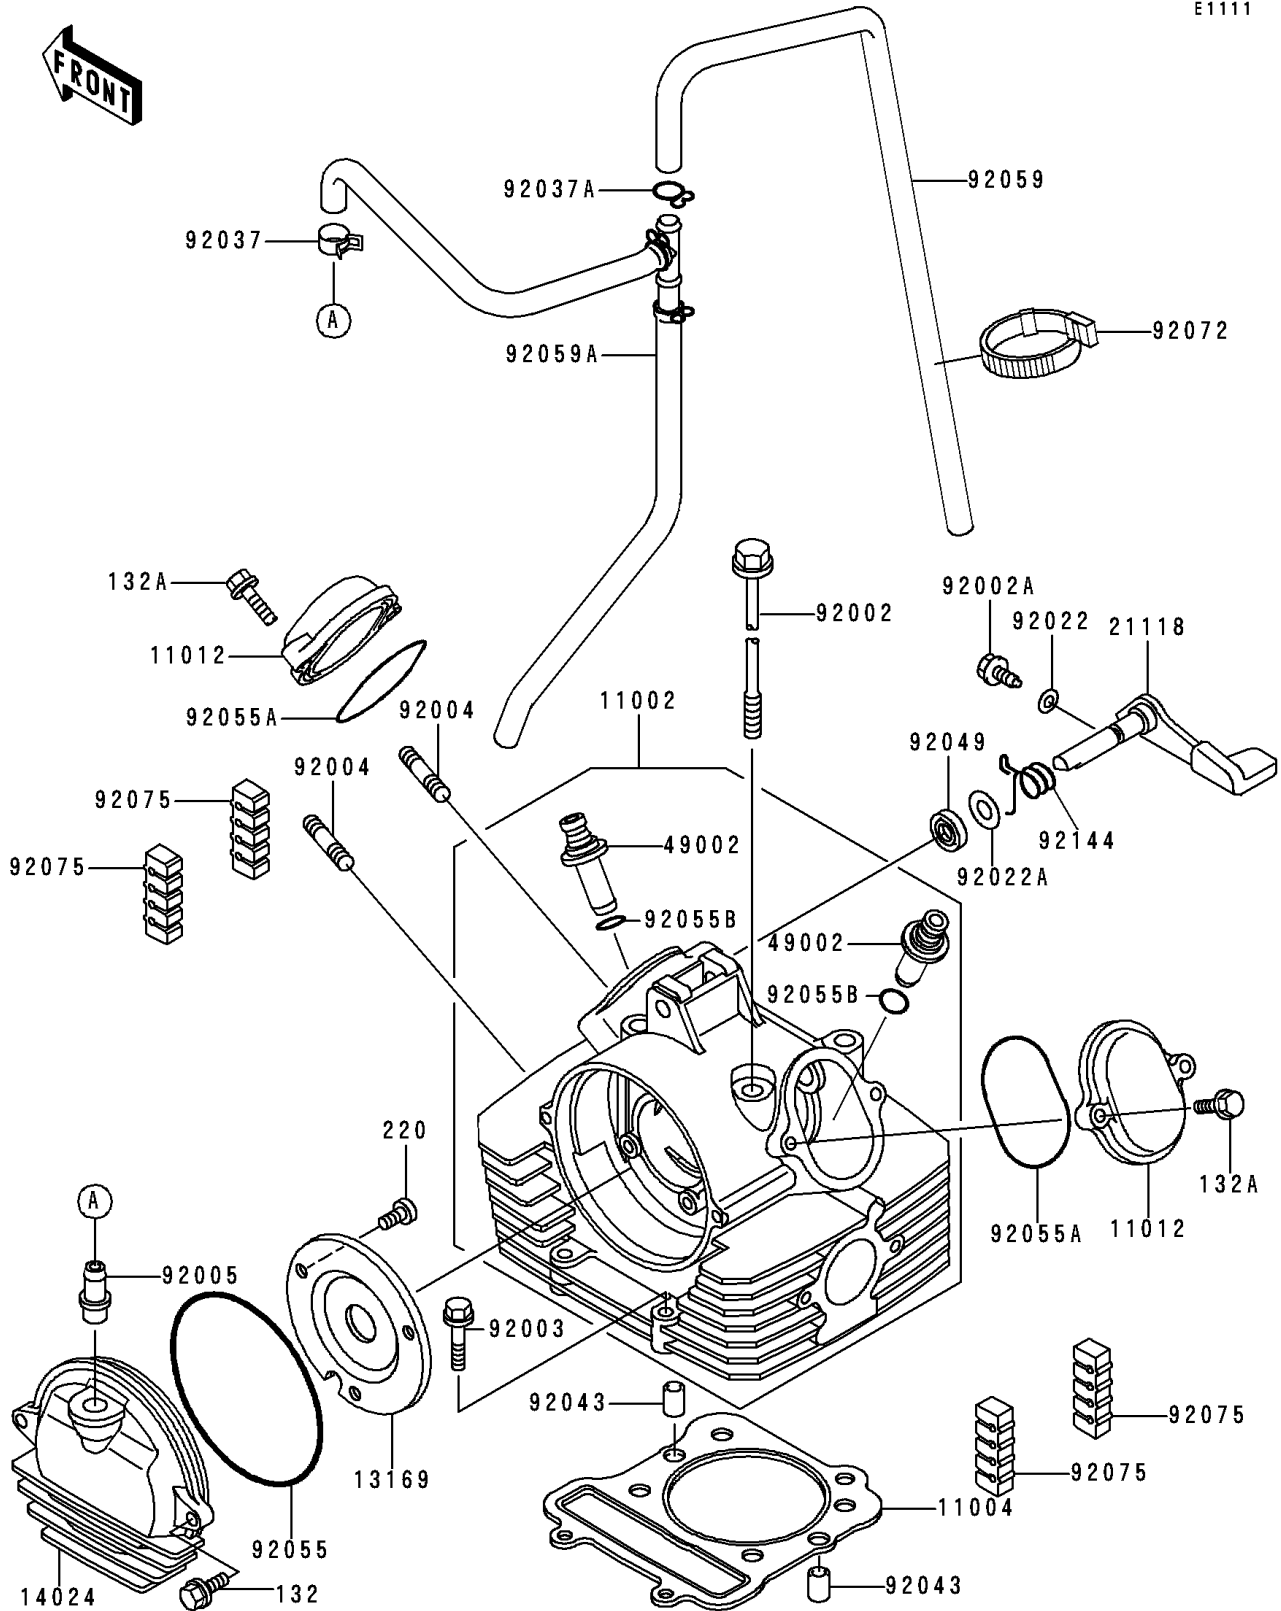

1989 Bayou® 300 4x4 PARTS DIAGRAM

Cylinder Head

E1111

1989 Bayou® 300 4x4 PARTS LIST

Cylinder Head

ITEM NAME	PART NUMBER	QUANTITY
BOLT-FLANGED-SMALL (Ref # 132)	132Y0616	1
BOLT-FLANGED-SMALL (Ref # 132A)	132Y0625	1
SCREW-PAN-CROS,6X10 (Ref # 220)	220B0610	1
HEAD-ASSY-CYLINDER (Ref # 11002)	11002-5043	1
GASKET-HEAD (Ref # 11004)	11004-1183	1
CAP,ROCKER ARM (Ref # 11012)	11012-1486	1
PLATE,CAMSHAFT COVER (Ref # 13169)	13169-1961	1
COVER,CAMSHAFT (Ref # 14024)	14024-1060	1
DECOMPRESSOR,LEVER (Ref # 21118)	21118-1062	1
GUIDE-VALVE (Ref # 49002)	49002-1092	1
BOLT,8X233 (Ref # 92002)	92002-1515	1
BOLT,DECOMPRESSOR (Ref # 92002A)	92002-1962	1
BOLT,FLANGED,6X32 (Ref # 92003)	92003-229	1
STUD,8X30 (Ref # 92004)	92004-1121	1
FITTING,BREATHER PIPE (Ref # 92005)	92005-1124	1
WASHER,6.1X12X1 (Ref # 92022)	92022-077	1
WASHER,10.2X20X0.5 (Ref # 92022A)	92022-1649	1
CLAMP (Ref # 92037)	92037-1181	1
CLAMP,FUEL TUBE (Ref # 92037A)	92037-1271	1
PIN,8.2X10X14 (Ref # 92043)	92043-1264	1
SEAL-OIL,SD10205-1HS (Ref # 92049)	92049-1286	1
RING-O,99MM (Ref # 92055)	92055-107	1
RING-O,53.5X2.6 (Ref # 92055A)	92055-112	1
RING-O,11.7MM (Ref # 92055B)	92055-1265	1
TUBE,BREATHER (Ref # 92059)	92059-1511	1
TUBE,ASSY (Ref # 92059A)	92059-1787	1
BAND,L=149 (Ref # 92072)	92072-031	1
DAMPER (Ref # 92075)	92075-1657	1
SPRING,DECOMPRESSOR (Ref # 92144)	92144-1154	1