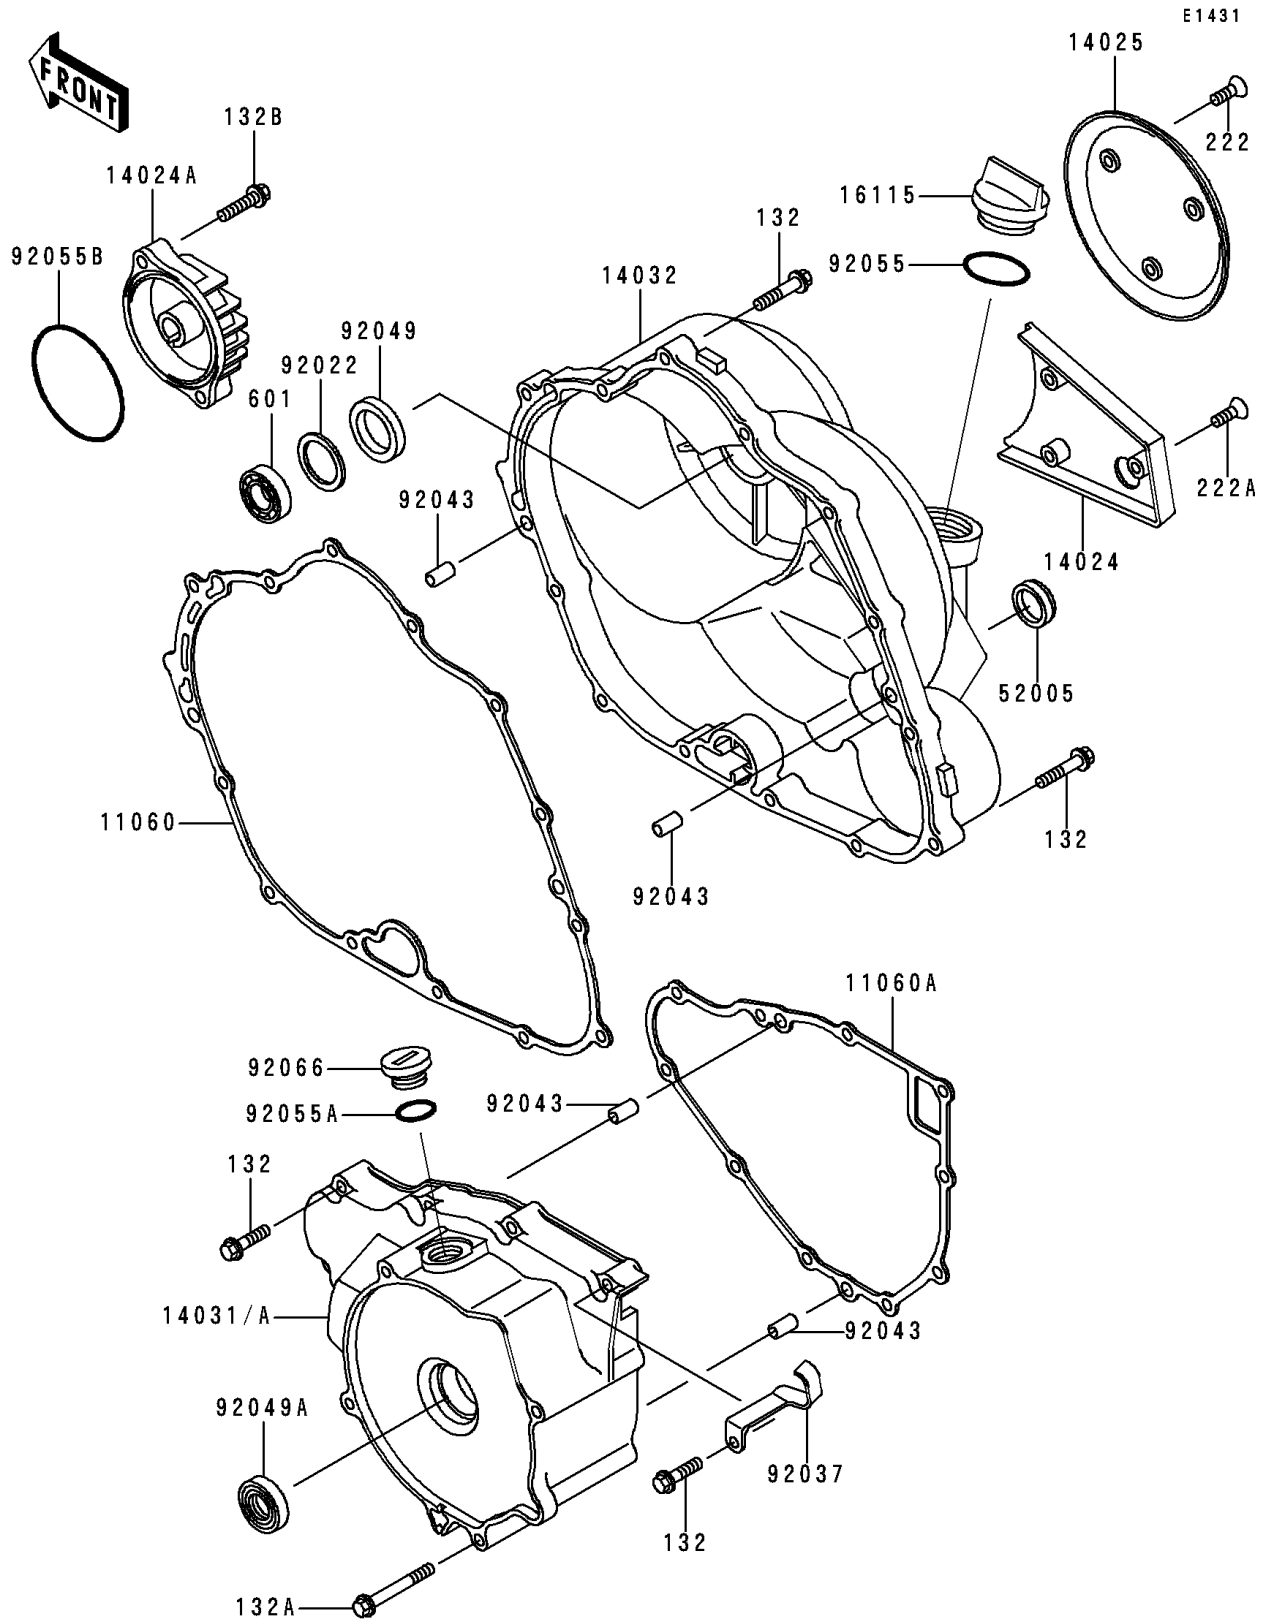

1992 Bayou® 300 PARTS DIAGRAM

Engine Cover(s)

1992 Bayou® 300 PARTS LIST

Engine Cover(s)

ITEM NAME	PART NUMBER	QUANTITY
BOLT-FLANGED-SMALL (Ref # 132)	132J0630	1
BOLT-FLANGED-SMALL (Ref # 132A)	132J0680	1
BOLT-FLANGED-SMALL (Ref # 132B)	132Y0625	1
SCREW-CSK-RD-CROS (Ref # 222)	222C0512	1
SCREW-CSK-RD-CROS (Ref # 222A)	222C0518	1
BEARING-BALL,#6202C3 (Ref # 601)	601B6202	1
GASKET,CLUTCH COVER (Ref # 11060)	11060-1655	1
GASKET,GENERATOR COVER (Ref # 11060A)	11060-1656	1
COVER,RELEASE ADJUSTER (Ref # 14024)	14024-1061	1
COVER,OIL FILTER (Ref # 14024A)	14024-1062	1
COVER (Ref # 14025)	14025-1807	1
COVER-GENERATOR (Ref # 14031)	14031-1318	1
COVER-CLUTCH (Ref # 14032)	14032-1429	1
CAP-OIL FILLER (Ref # 16115)	16115-1009	1
GAUGE,OIL LEVEL (Ref # 52005)	52005-1009	1
WASHER,25.3X33X1 (Ref # 92022)	92022-1109	1
CLAMP (Ref # 92037)	92037-1872	1
PIN,6.2X8X14 (Ref # 92043)	92043-1263	1
SEAL-OIL,SCY 15X30X7 (Ref # 92049)	92049-1158	1
SEAL-OIL,TC25356 (Ref # 92049A)	92049-1317	1
RING-O,31.5X2.6 (Ref # 92055)	92055-049	1
RING-O (Ref # 92055A)	92055-1146	1
RING-O,63.6X2.4 (Ref # 92055B)	92055-1433	1
PLUG,COVER (Ref # 92066)	92066-1163	1