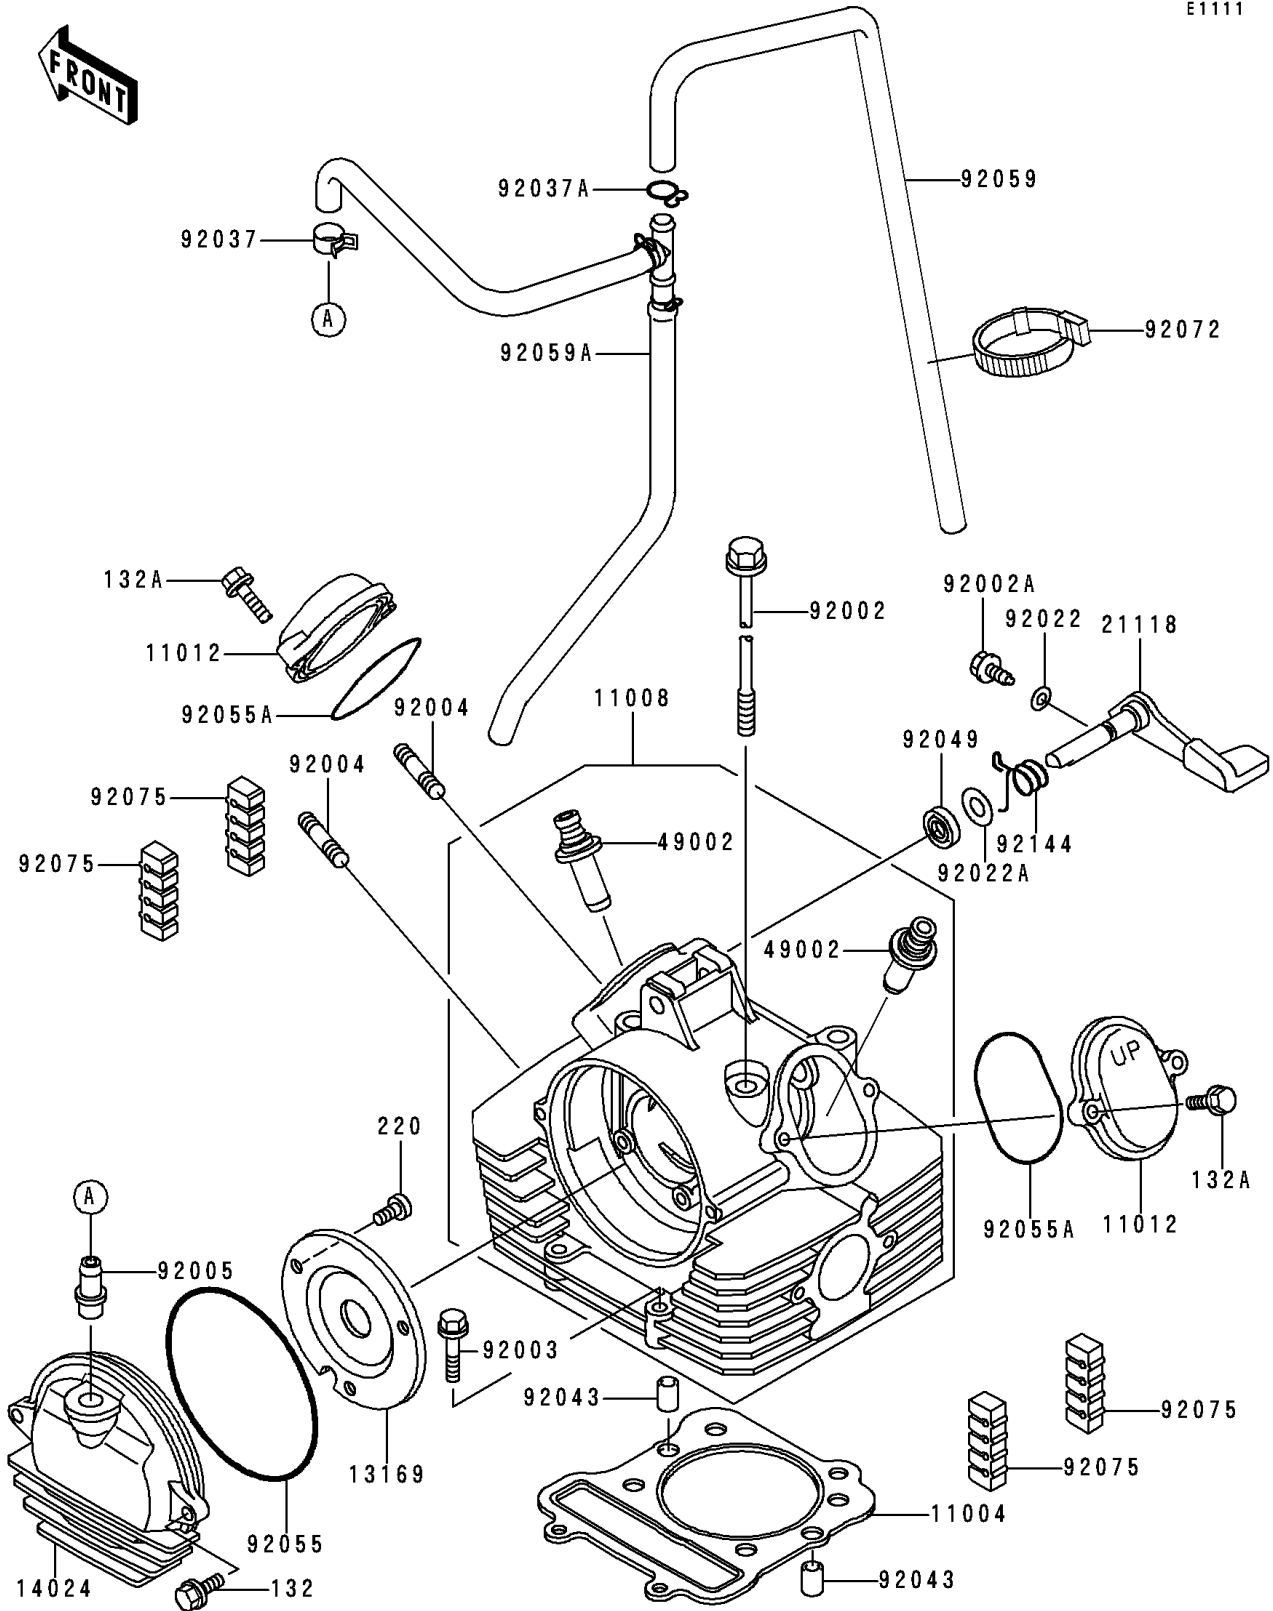

1992 Bayou® 300 PARTS DIAGRAM

Cylinder Head

E1111

1992 Bayou® 300 PARTS LIST

Cylinder Head

ITEM NAME	PART NUMBER	QUANTITY
BOLT-FLANGED-SMALL (Ref # 132)	132Y0616	1
BOLT-FLANGED-SMALL (Ref # 132A)	132Y0625	1
SCREW-PAN-CROS,6X10 (Ref # 220)	220B0610	1
GASKET-HEAD (Ref # 11004)	11004-1183	1
HEAD-COMP-CYLINDER (Ref # 11008)	11008-1292	1
CAP,ROCKER ARM (Ref # 11012)	11012-1486	1
PLATE,CAMSHAFT COVER (Ref # 13169)	13169-1961	1
COVER,CAMSHAFT (Ref # 14024)	14024-1060	1
DECOMPRESSOR,LEVER (Ref # 21118)	21118-1062	1
GUIDE-VALVE (Ref # 49002)	49002-1092	1
BOLT,8X233 (Ref # 92002)	92002-1515	1
BOLT,DECOMPRESSOR (Ref # 92002A)	92002-1962	1
BOLT,FLANGED,6X32 (Ref # 92003)	92003-229	1
STUD,8X30 (Ref # 92004)	92004-1121	1
FITTING,BREATHER PIPE (Ref # 92005)	92005-1124	1
WASHER,6.1X12X1 (Ref # 92022)	92022-077	1
WASHER,10.2X20X0.5 (Ref # 92022A)	92022-1649	1
CLAMP (Ref # 92037)	92037-1181	1
CLAMP,FUEL TUBE (Ref # 92037A)	92037-1271	1
PIN,8.2X10X14 (Ref # 92043)	92043-1264	1
SEAL-OIL,SD10205-1HS (Ref # 92049)	92049-1286	1
RING-O,99MM (Ref # 92055)	92055-107	1
RING-O,53.5X2.6 (Ref # 92055A)	92055-112	1
TUBE,BREATHER (Ref # 92059)	92059-1511	1
TUBE,ASSY (Ref # 92059A)	92059-1787	1
BAND,L=149 (Ref # 92072)	92072-031	1
DAMPER (Ref # 92075)	92075-1657	1
SPRING,DECOMPRESSOR (Ref # 92144)	92144-1154	1