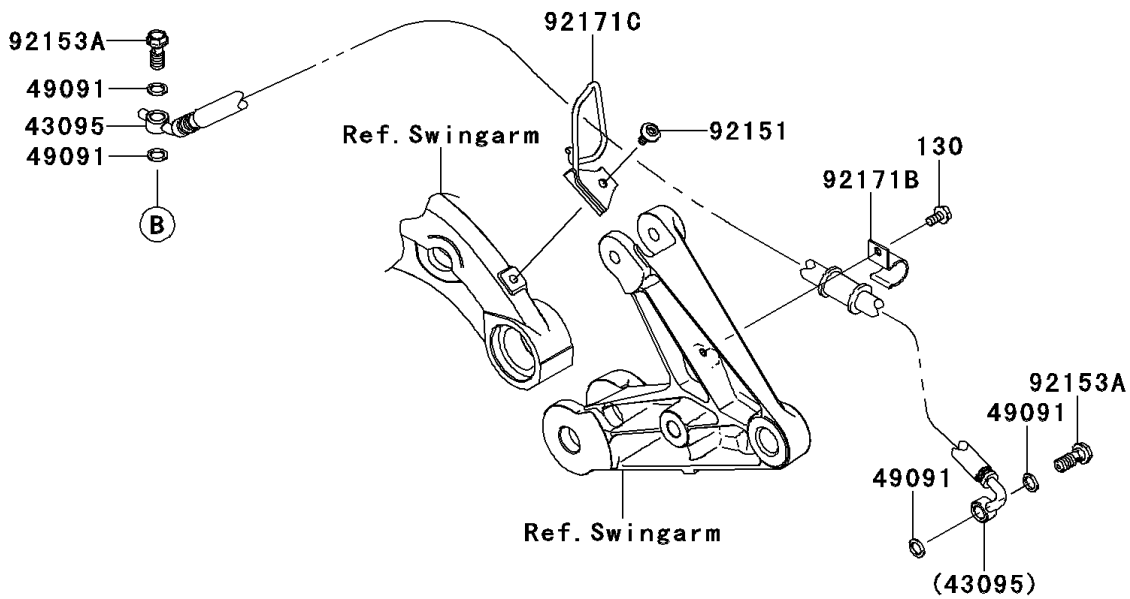

## 2008 Concours™ 14 PARTS DIAGRAM

Rear Master Cylinder

F2293

## 2008 Concours™ 14 PARTS LIST

Rear Master Cylinder

ITEM NAME	PART NUMBER	QUANTITY
BOLT-FLANGED,6X12 (Ref # 130)	130BA0612	1
BOLT-FLANGED,6X16 (Ref # 130A)	130BA0616	1
BOLT-FLANGED,6X14 (Ref # 130B)	130BB0614	1
PIN-COTTER,2.0X15 (Ref # 550)	550AA2015	1
BRACKET,RESERVOIR TANK,RR (Ref # 11054)	11054-1915	1
CONNECTOR (Ref # 13159)	13159-1056	1
ROD-ASSY-BRAKE (Ref # 43010)	43010-0013	1
CYLINDER-ASSY-MASTER (Ref # 43015)	43015-0585	1
PISTON-COMP-BRAKE (Ref # 43020)	43020-1057	1
CAP-BRAKE (Ref # 43026)	43026-1051	1
PLATE-DIAPHRAGM (Ref # 43027)	43027-1051	1
DIAPHRAGM,MASTER CYLINDER (Ref # 43028)	43028-1057	1
RESERVOIR,RR MASTER CYLINDER (Ref # 43078)	43078-1082	1
HOSE-BRAKE,RR (Ref # 43095)	43095-0317	1
HOSE-BRAKE,RR,MASTER CYLINDER (Ref # 43095A)	43095-0334	1
WASHER-SEAL,10.1X14.5X1.5 (Ref # 49091)	49091-0001	1
WASHER,CIRCRIP (Ref # 92022)	92022-1601	1
RING-SNAP,20.5MM (Ref # 92033)	92033-1186	1
PIN,8X17 (Ref # 92043)	92043-0104	1
RING-O,MASTER CYLINDER (Ref # 92055)	92055-1251	1
SPRING,MASTER CYLINDER (Ref # 92081)	92081-1737	1
BOLT,SOCKET,6X14 (Ref # 92151)	92151-1654	1
BOLT,6X18 (Ref # 92153)	92153-0756	1
BOLT,OIL,L=23 (Ref # 92153A)	92153-1419	1
BOLT,SOCKET,8X30 (Ref # 92153B)	92153-1624	1
CLAMP,HOSE (Ref # 92170)	92170-1091	1
CLAMP,HOSE (Ref # 92171)	92171-0463	1
CLAMP,RESERVE TANK HOSE (Ref # 92171A)	92171-0846	1
CLAMP,BRAKE HOSE (Ref # 92171B)	92171-0880	1

## 2008 Concours™ 14 PARTS LIST

Rear Master Cylinder

ITEM NAME	PART NUMBER	QUANTITY
CLAMP,BRAKE HOSE (Ref # 92171C)	92171-1713	1