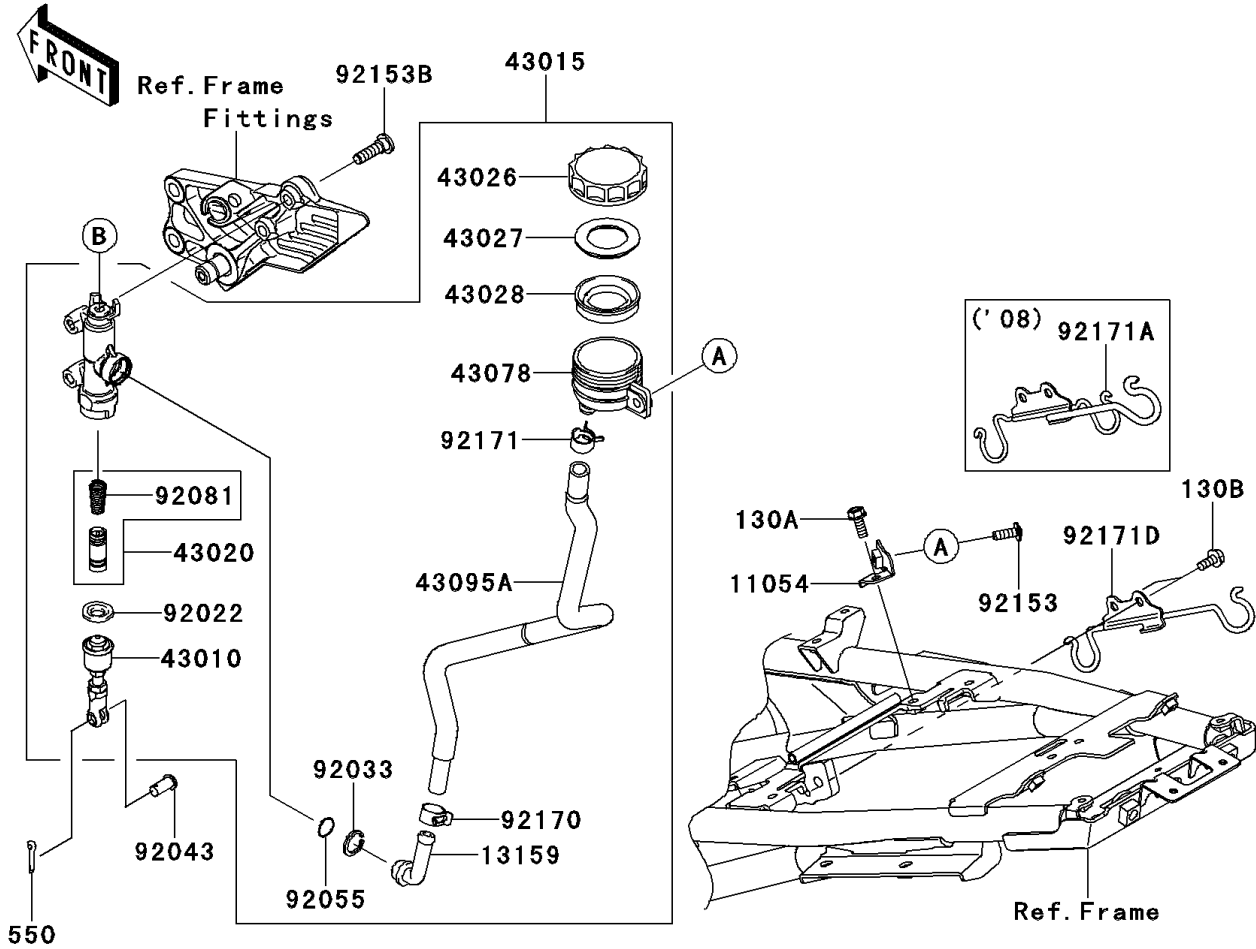

## 2008 Concours™ 14 PARTS DIAGRAM

Rear Master Cylinder

F2293

## 2008 Concours™ 14 PARTS LIST

Rear Master Cylinder

ITEM NAME	PART NUMBER	QUANTITY
BOLT-FLANGED,6X12 (Ref # 130)	130BA0612	1
BOLT-FLANGED,6X16 (Ref # 130A)	130BA0616	1
BOLT-FLANGED,6X14 (Ref # 130B)	130BB0614	1
PIN-COTTER,2.0X15 (Ref # 550)	550AA2015	1
BRACKET,RESERVOIR TANK,RR (Ref # 11054)	11054-1915	1
CONNECTOR (Ref # 13159)	13159-1056	1
ROD-ASSY-BRAKE (Ref # 43010)	43010-0013	1
CYLINDER-ASSY-MASTER (Ref # 43015)	43015-0585	1
PISTON-COMP-BRAKE (Ref # 43020)	43020-1057	1
CAP-BRAKE (Ref # 43026)	43026-1051	1
PLATE-DIAPHRAGM (Ref # 43027)	43027-1051	1
DIAPHRAGM,MASTER CYLINDER (Ref # 43028)	43028-1057	1
RESERVOIR,RR MASTER CYLINDER (Ref # 43078)	43078-1082	1
HOSE-BRAKE,RR (Ref # 43095)	43095-0317	1
HOSE-BRAKE,RR,MASTER CYLINDER (Ref # 43095A)	43095-0334	1
WASHER-SEAL,10.1X14.5X1.5 (Ref # 49091)	49091-0001	1
WASHER,CIRCRIP (Ref # 92022)	92022-1601	1
RING-SNAP,20.5MM (Ref # 92033)	92033-1186	1
PIN,8X17 (Ref # 92043)	92043-0104	1
RING-O,MASTER CYLINDER (Ref # 92055)	92055-1251	1
SPRING,MASTER CYLINDER (Ref # 92081)	92081-1737	1
BOLT,SOCKET,6X14 (Ref # 92151)	92151-1654	1
BOLT,6X18 (Ref # 92153)	92153-0756	1
BOLT,OIL,L=23 (Ref # 92153A)	92153-1419	1
BOLT,SOCKET,8X30 (Ref # 92153B)	92153-1624	1
CLAMP,HOSE (Ref # 92170)	92170-1091	1
CLAMP,HOSE (Ref # 92171)	92171-0463	1
CLAMP,RESERVE TANK HOSE (Ref # 92171A)	92171-0846	1
CLAMP,BRAKE HOSE (Ref # 92171B)	92171-0880	1

## 2008 Concours™ 14 PARTS LIST

Rear Master Cylinder

ITEM NAME	PART NUMBER	QUANTITY
CLAMP,BRAKE HOSE (Ref # 92171C)	92171-1713	1