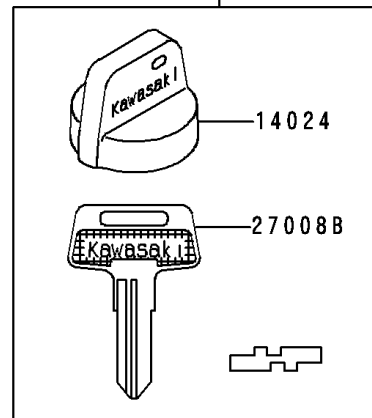

1988 Bayou® 300 PARTS DIAGRAM

Ignition Switch

F2770

27008D

27008E

23016

27005/A

27008F

27008G

1988 Bayou® 300 PARTS LIST

Ignition Switch

| ITEM NAME | PART NUMBER | QUANTITY |
|---|-------------|----------|
| COVER,KEY (Ref # 14024) | 14024-1551 | 1 |
| LAMP-ASSY,NEUTRAL&REVERSE (Ref # 23016) | 23016-1083 | 1 |
| SWITCH-ASSY-IGNITION (Ref # 27005) | 27005-1132 | 1 |
| KEY-LOCK,BLANK (Ref # 27008) | 27008-1041 | 1 |
| KEY-LOCK,BLANK (Ref # 27008A) | 27008-1042 | 1 |
| KEY-LOCK,BLANK (Ref # 27008B) | 27008-1043 | 1 |
| KEY-LOCK,BLANK (Ref # 27008C) | 27008-1044 | 1 |
| KEY-LOCK,BLANK (Ref # 27008D) | 27008-1132 | 1 |
| KEY-LOCK,BLANK (Ref # 27008E) | 27008-1133 | 1 |
| KEY-LOCK,BLANK (Ref # 27008F) | 27008-1134 | 1 |
| KEY-LOCK,BLANK (Ref # 27008G) | 27008-1135 | 1 |
| BULB,12V3W T-7 (Ref # 92069) | 92069-1020 | 1 |