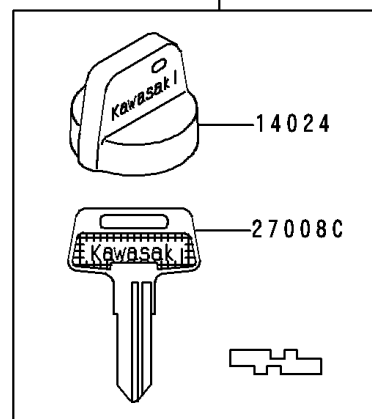

1988 Bayou® 300 PARTS DIAGRAM

Ignition Switch

F2770

27008D

27008E

23016

27005/A

27008F

27008G

1988 Bayou® 300 PARTS LIST

Ignition Switch

| ITEM NAME | PART NUMBER | QUANTITY |
|---|-------------|----------|
| COVER,KEY (Ref # 14024) | 14024-1551 | 1 |
| LAMP-ASSY,NEUTRAL&REVERSE (Ref # 23016) | 23016-1083 | 1 |
| SWITCH-ASSY-IGNITION (Ref # 27005) | 27005-1132 | 1 |
| KEY-LOCK,BLANK (Ref # 27008) | 27008-1041 | 1 |
| KEY-LOCK,BLANK (Ref # 27008A) | 27008-1042 | 1 |
| KEY-LOCK,BLANK (Ref # 27008B) | 27008-1043 | 1 |
| KEY-LOCK,BLANK (Ref # 27008C) | 27008-1044 | 1 |
| KEY-LOCK,BLANK (Ref # 27008D) | 27008-1132 | 1 |
| KEY-LOCK,BLANK (Ref # 27008E) | 27008-1133 | 1 |
| KEY-LOCK,BLANK (Ref # 27008F) | 27008-1134 | 1 |
| KEY-LOCK,BLANK (Ref # 27008G) | 27008-1135 | 1 |
| BULB,12V3W T-7 (Ref # 92069) | 92069-1020 | 1 |