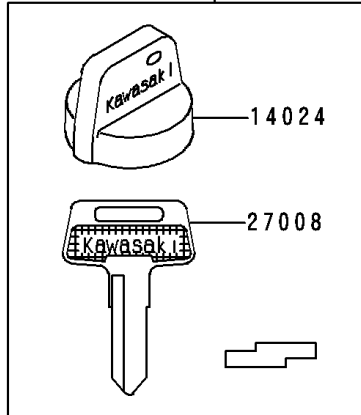

1988 Bayou® 300 PARTS DIAGRAM

Ignition Switch

F2770

27008D

27008E

23016

27005/A

27008F

27008G

1988 Bayou® 300 PARTS LIST

Ignition Switch

| ITEM NAME | PART NUMBER | QUANTITY |
|---|-------------|----------|
| COVER,KEY (Ref # 14024) | 14024-1551 | 1 |
| LAMP-ASSY,NEUTRAL&REVERSE (Ref # 23016) | 23016-1083 | 1 |
| SWITCH-ASSY-IGNITION (Ref # 27005) | 27005-1132 | 1 |
| KEY-LOCK,BLANK (Ref # 27008) | 27008-1041 | 1 |
| KEY-LOCK,BLANK (Ref # 27008A) | 27008-1042 | 1 |
| KEY-LOCK,BLANK (Ref # 27008B) | 27008-1043 | 1 |
| KEY-LOCK,BLANK (Ref # 27008C) | 27008-1044 | 1 |
| KEY-LOCK,BLANK (Ref # 27008D) | 27008-1132 | 1 |
| KEY-LOCK,BLANK (Ref # 27008E) | 27008-1133 | 1 |
| KEY-LOCK,BLANK (Ref # 27008F) | 27008-1134 | 1 |
| KEY-LOCK,BLANK (Ref # 27008G) | 27008-1135 | 1 |
| BULB,12V3W T-7 (Ref # 92069) | 92069-1020 | 1 |