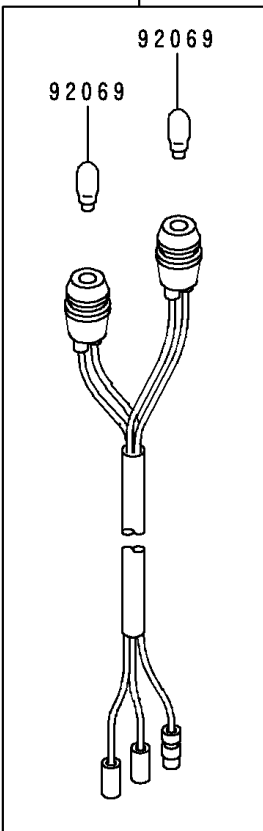

1988 Bayou® 300 PARTS DIAGRAM

Ignition Switch

F2770

27008D

27008E

23016

27005/A

27008F

27008G

1988 Bayou® 300 PARTS LIST

Ignition Switch

| ITEM NAME | PART NUMBER | QUANTITY |
|---|-------------|----------|
| COVER,KEY (Ref # 14024) | 14024-1551 | 1 |
| LAMP-ASSY,NEUTRAL&REVERSE (Ref # 23016) | 23016-1083 | 1 |
| SWITCH-ASSY-IGNITION (Ref # 27005) | 27005-1132 | 1 |
| KEY-LOCK,BLANK (Ref # 27008) | 27008-1041 | 1 |
| KEY-LOCK,BLANK (Ref # 27008A) | 27008-1042 | 1 |
| KEY-LOCK,BLANK (Ref # 27008B) | 27008-1043 | 1 |
| KEY-LOCK,BLANK (Ref # 27008C) | 27008-1044 | 1 |
| KEY-LOCK,BLANK (Ref # 27008D) | 27008-1132 | 1 |
| KEY-LOCK,BLANK (Ref # 27008E) | 27008-1133 | 1 |
| KEY-LOCK,BLANK (Ref # 27008F) | 27008-1134 | 1 |
| KEY-LOCK,BLANK (Ref # 27008G) | 27008-1135 | 1 |
| BULB,12V3W T-7 (Ref # 92069) | 92069-1020 | 1 |