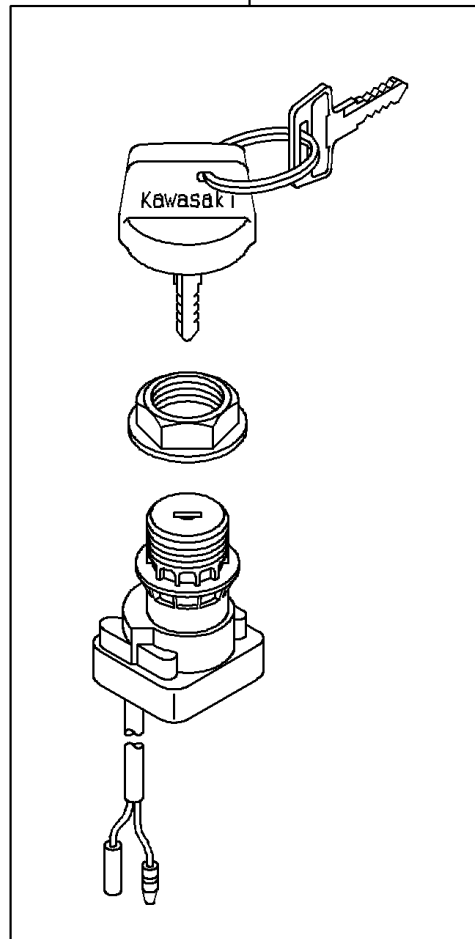

1988 Bayou® 300 PARTS DIAGRAM

Ignition Switch

F2770

27008D

27008E

23016

27005/A

27008F

27008G

1988 Bayou® 300 PARTS LIST

Ignition Switch

| ITEM NAME | PART NUMBER | QUANTITY |
|---|-------------|----------|
| COVER,KEY (Ref # 14024) | 14024-1551 | 1 |
| LAMP-ASSY,NEUTRAL&REVERSE (Ref # 23016) | 23016-1083 | 1 |
| SWITCH-ASSY-IGNITION (Ref # 27005) | 27005-1132 | 1 |
| KEY-LOCK,BLANK (Ref # 27008) | 27008-1041 | 1 |
| KEY-LOCK,BLANK (Ref # 27008A) | 27008-1042 | 1 |
| KEY-LOCK,BLANK (Ref # 27008B) | 27008-1043 | 1 |
| KEY-LOCK,BLANK (Ref # 27008C) | 27008-1044 | 1 |
| KEY-LOCK,BLANK (Ref # 27008D) | 27008-1132 | 1 |
| KEY-LOCK,BLANK (Ref # 27008E) | 27008-1133 | 1 |
| KEY-LOCK,BLANK (Ref # 27008F) | 27008-1134 | 1 |
| KEY-LOCK,BLANK (Ref # 27008G) | 27008-1135 | 1 |
| BULB,12V3W T-7 (Ref # 92069) | 92069-1020 | 1 |