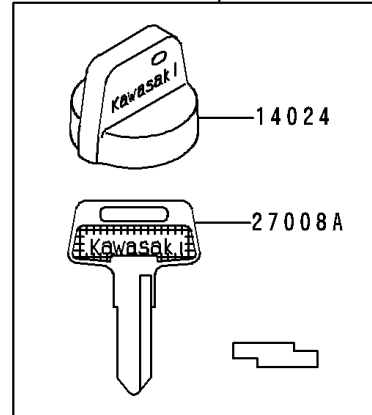

1988 Bayou® 300 PARTS DIAGRAM

Ignition Switch

F2770

27008D

27008E

23016

27005/A

27008F

27008G

1988 Bayou® 300 PARTS LIST

Ignition Switch

| ITEM NAME | PART NUMBER | QUANTITY |
|---|-------------|----------|
| COVER,KEY (Ref # 14024) | 14024-1551 | 1 |
| LAMP-ASSY,NEUTRAL&REVERSE (Ref # 23016) | 23016-1083 | 1 |
| SWITCH-ASSY-IGNITION (Ref # 27005) | 27005-1132 | 1 |
| KEY-LOCK,BLANK (Ref # 27008) | 27008-1041 | 1 |
| KEY-LOCK,BLANK (Ref # 27008A) | 27008-1042 | 1 |
| KEY-LOCK,BLANK (Ref # 27008B) | 27008-1043 | 1 |
| KEY-LOCK,BLANK (Ref # 27008C) | 27008-1044 | 1 |
| KEY-LOCK,BLANK (Ref # 27008D) | 27008-1132 | 1 |
| KEY-LOCK,BLANK (Ref # 27008E) | 27008-1133 | 1 |
| KEY-LOCK,BLANK (Ref # 27008F) | 27008-1134 | 1 |
| KEY-LOCK,BLANK (Ref # 27008G) | 27008-1135 | 1 |
| BULB,12V3W T-7 (Ref # 92069) | 92069-1020 | 1 |