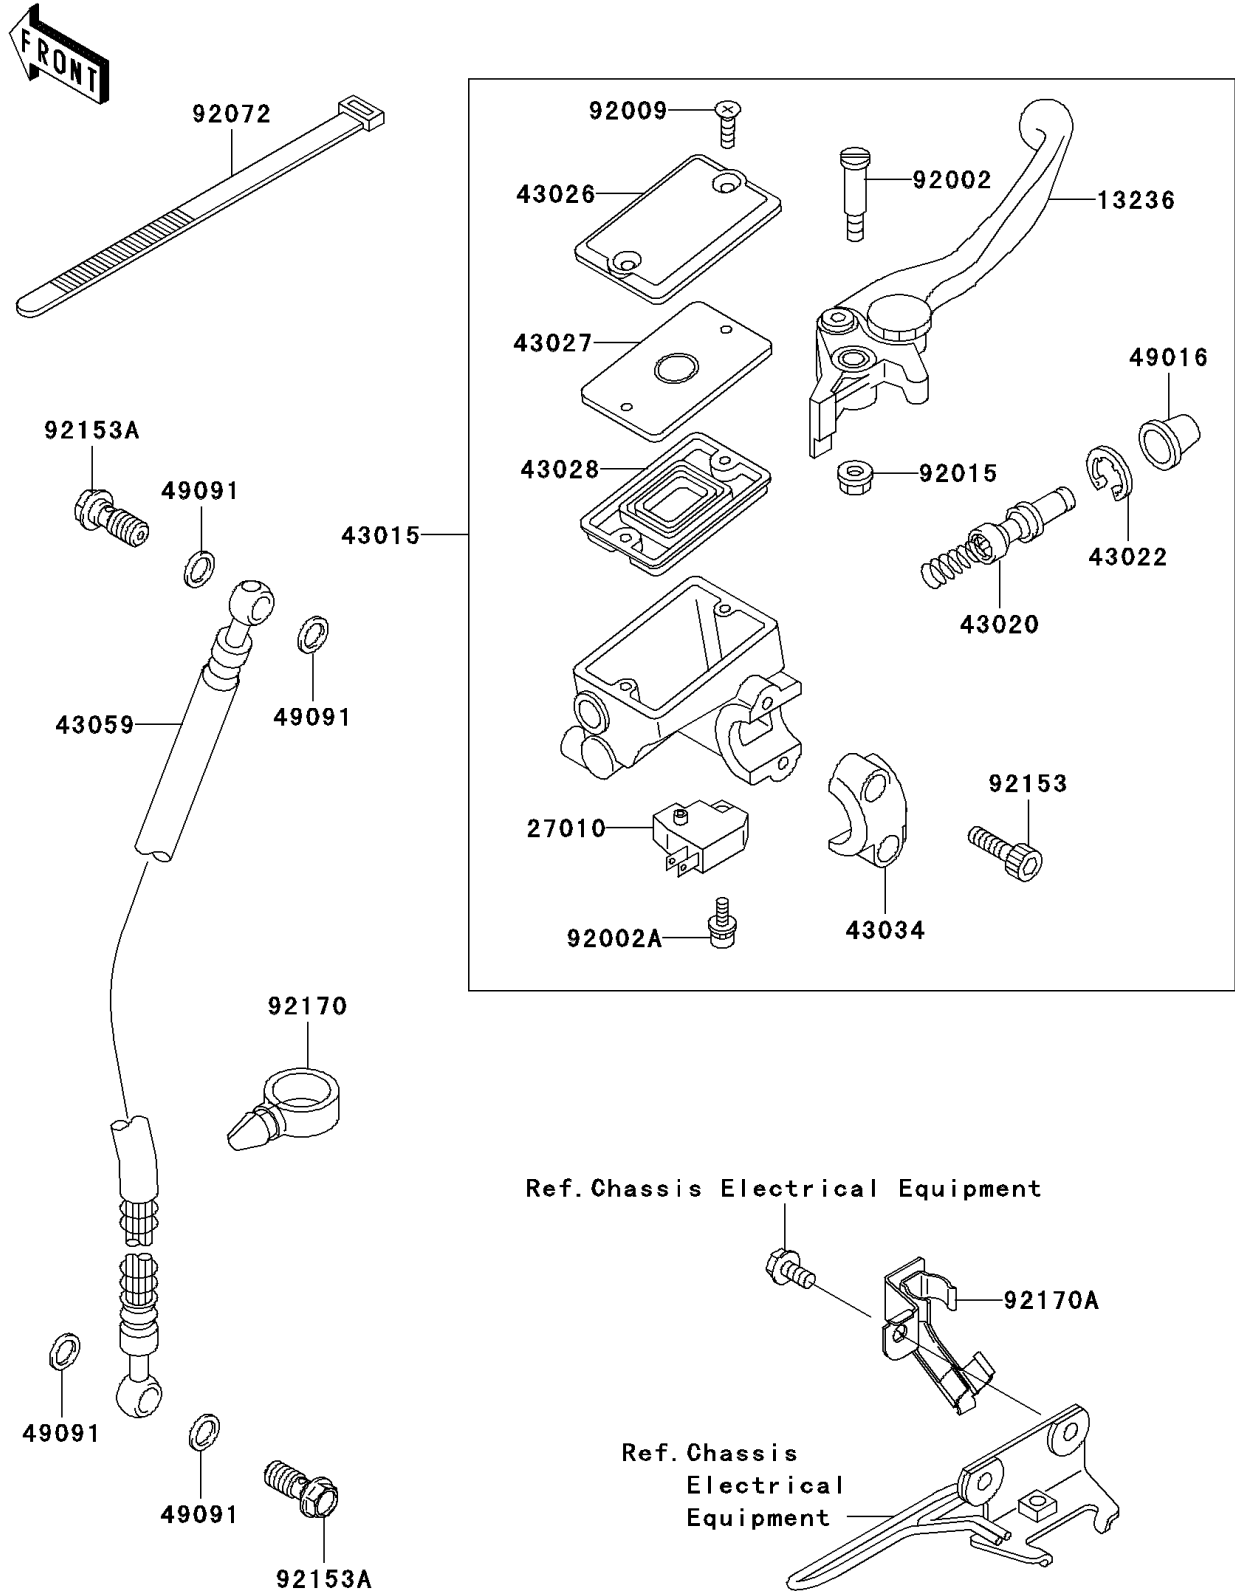

2006 NINJA® 500R PARTS DIAGRAM

Front Master Cylinder

F2291

2006 NINJA® 500R PARTS LIST

Front Master Cylinder

ITEM NAME	PART NUMBER	QUANTITY
LEVER-COMP,FRONT BRAKE (Ref # 13236)	13236-1185	1
SWITCH,BRAKE (Ref # 27010)	27010-0025	1
CYLINDER-ASSY-MASTER,FR (Ref # 43015)	43015-1479	1
PISTON-COMP-BRAKE,FR (Ref # 43020)	43020-1056	1
STOPPER-BRAKE,PISTON (Ref # 43022)	43022-1010	1
CAP-BRAKE (Ref # 43026)	43026-1076	1
PLATE-DIAPHRAGM (Ref # 43027)	43027-1055	1
DIAPHRAGM,MASTER CYLINDER (Ref # 43028)	43028-1058	1
HOLDER-BRAKE,MASTER CYLINDER (Ref # 43034)	43034-1053	1
HOSE-BRAKE,FR (Ref # 43059)	43059-1860	1
COVER-SEAL,MASTER CYLINDER (Ref # 49016)	49016-1044	1
WASHER-SEAL,10.1X14.5X1.5 (Ref # 49091)	49091-0001	1
BOLT,LEVER SET,BLACK (Ref # 92002)	92002-1322	1
BOLT,SCREW,4X12 (Ref # 92002A)	92002-1323	1
SCREW,4MM (Ref # 92009)	92009-1458	1
NUT,FLANGED,6MM,BLACK (Ref # 92015)	92015-1233	1
BAND,L=202 (Ref # 92072)	92072-1195	1
BOLT,SOCKET,6X20 (Ref # 92153)	92153-0417	1
BOLT,OIL,L=23 (Ref # 92153A)	92153-0627	1
CLAMP (Ref # 92170)	92170-1067	1
CLAMP,HOSE (Ref # 92170A)	92170-1499	1