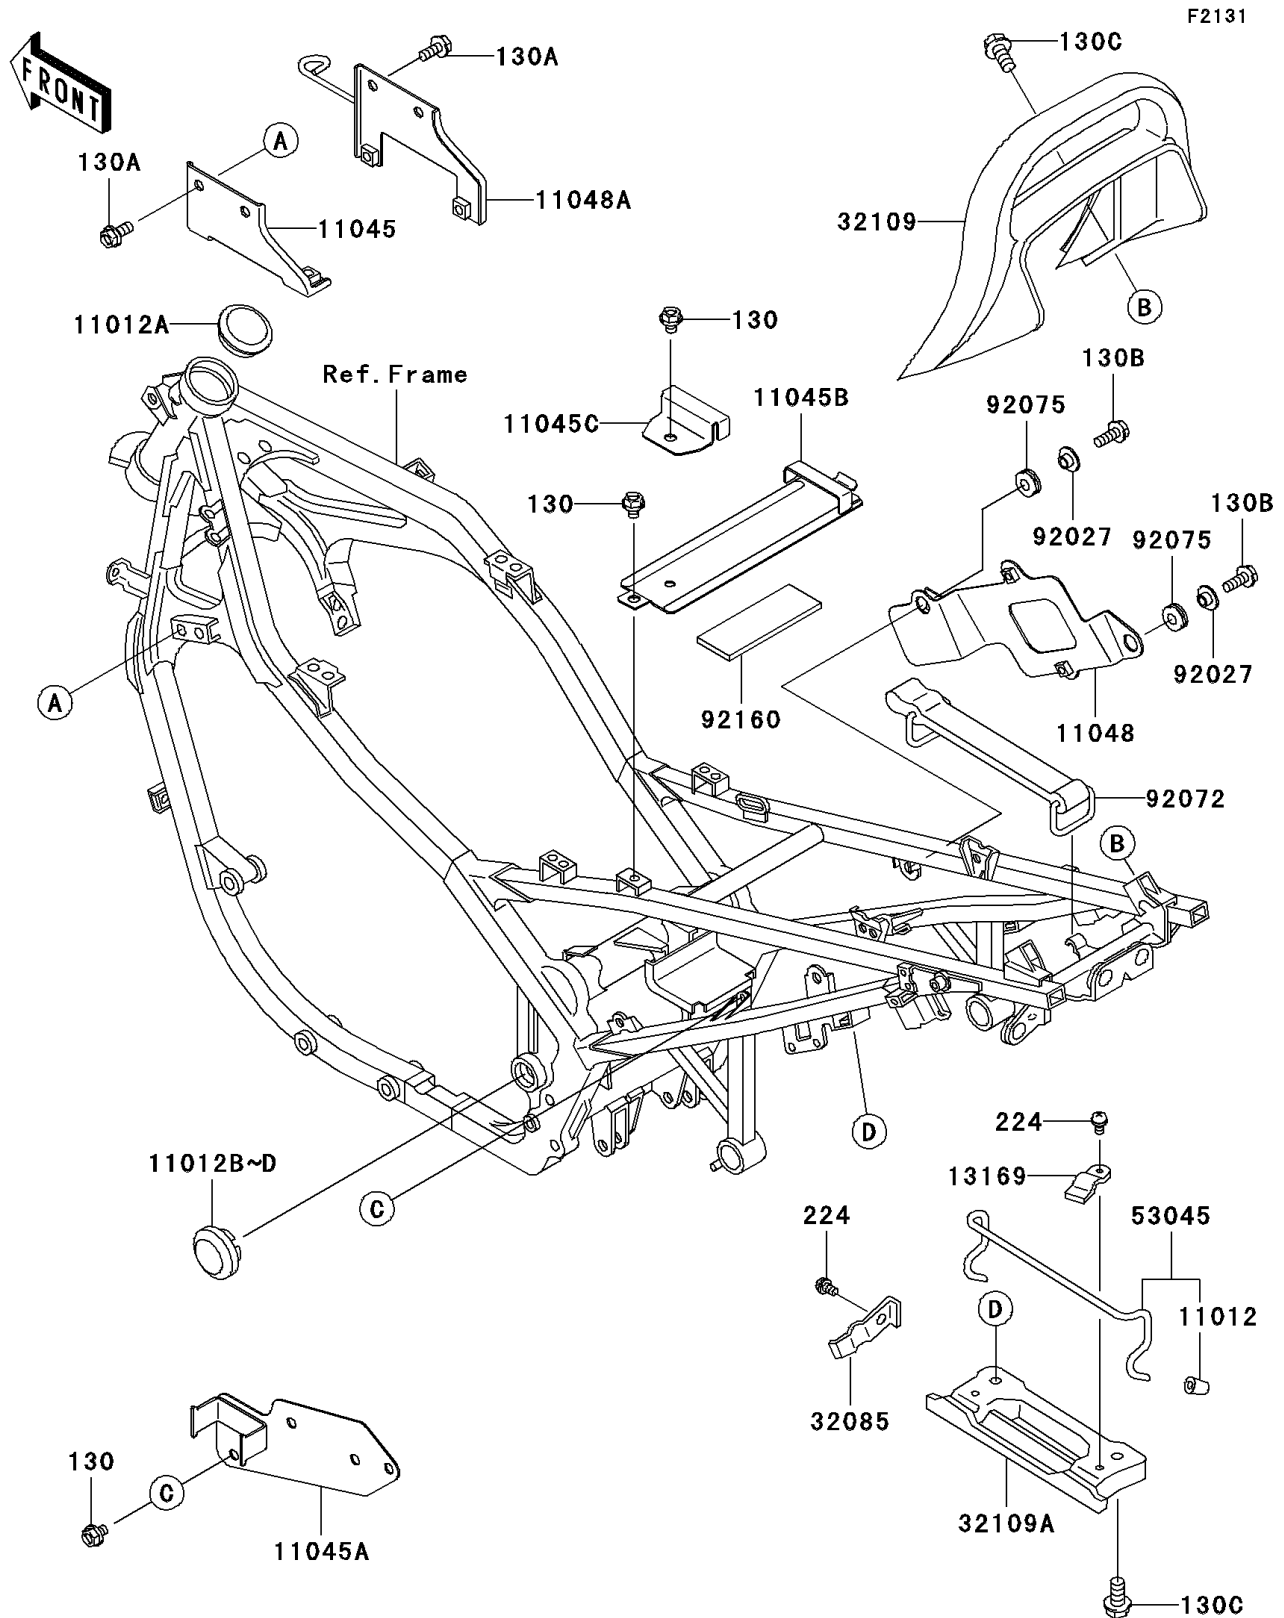

2006 NINJA® 500R PARTS DIAGRAM

Frame Fittings

2006 NINJA® 500R PARTS LIST

Frame Fittings

ITEM NAME	PART NUMBER	QUANTITY
BOLT-FLANGED,6X8 (Ref # 130)	130BB0608	1
BOLT-FLANGED,6X14 (Ref # 130A)	130BB0614	1
BOLT-FLANGED,6X16 (Ref # 130B)	130BB0616	1
BOLT-FLANGED,8X16 (Ref # 130C)	130BB0816	1
SCREW-PAN-WP-CROS,5X8 (Ref # 224)	224AB0508	1
CAP,BUNGEE CORD HOOK (Ref # 11012)	11012-1589	1
CAP (Ref # 11012A)	11012-1688	1
CAP,CROSS PIPE,BLACK (Ref # 11012B)	11012-1717-10	1
BRACKET,IGNITION COIL,LH (Ref # 11045)	11045-1419	1
BRACKET,REGULATOR (Ref # 11045A)	11045-1421	1
BRACKET,BATTERY BAND (Ref # 11045B)	11045-1423	1
BRACKET,JUNCTION BOX (Ref # 11045C)	11045-1424	1
BRACKET,IGNITER (Ref # 11048)	11048-1343	1
BRACKET,IGNITION COIL,RH (Ref # 11048A)	11048-1665	1
PLATE,GRIP (Ref # 13169)	13169-1760	1
STOPPER,HOOK (Ref # 32085)	32085-1187	1
GRIP-FRAME,TAIL (Ref # 32109)	32109-0007	1
GRIP-FRAME (Ref # 32109A)	32109-1108	1
HOOK-ASSY,BUNGEE CORD (Ref # 53045)	53045-1062	1
COLLAR (Ref # 92027)	92027-1166	1
BAND (Ref # 92072)	92072-1085	1
DAMPER (Ref # 92075)	92075-051	1
DAMPER,BATTERY (Ref # 92160)	92160-1094	1