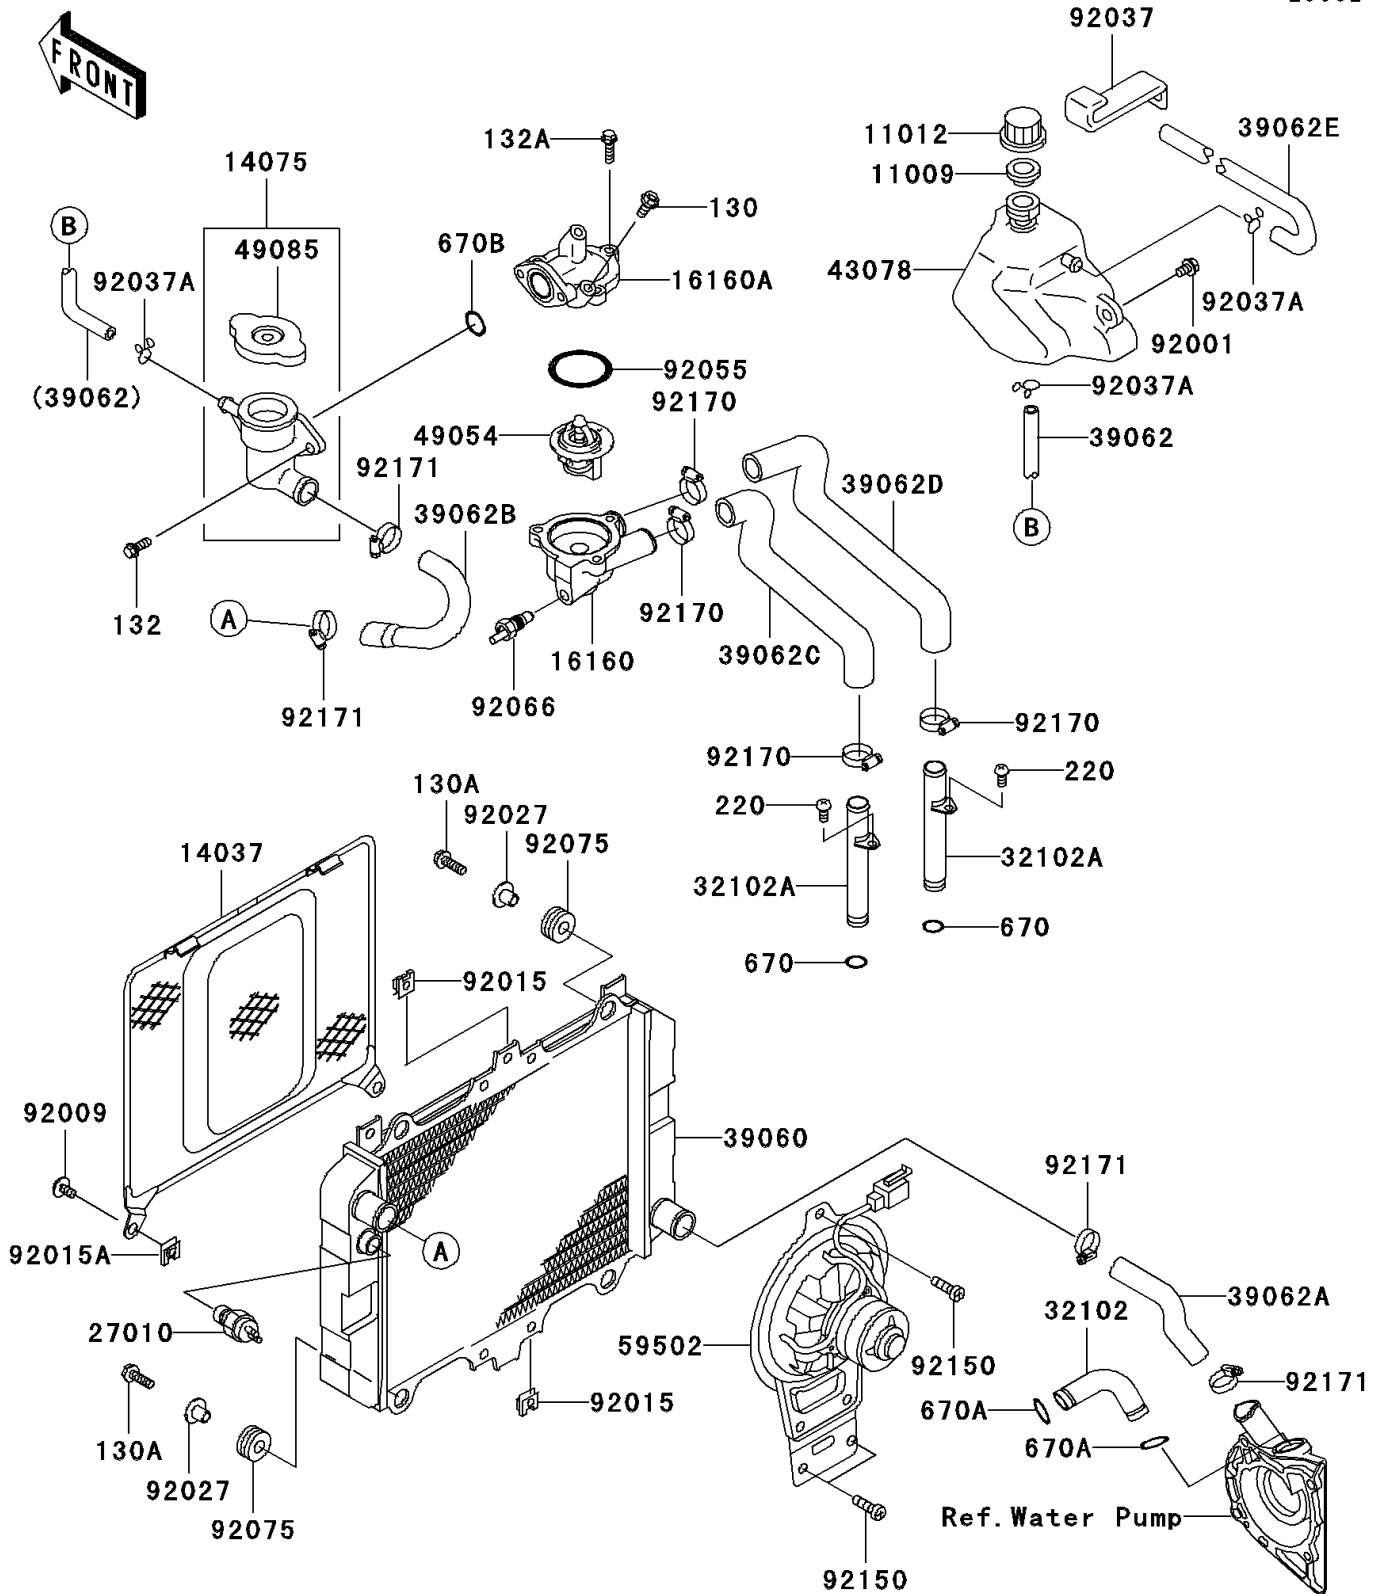

2006 NINJA® 500R PARTS DIAGRAM

Radiator

E3032

2006 NINJA® 500R PARTS LIST

Radiator

ITEM NAME	PART NUMBER	QUANTITY
GASKET,RESERVOIR TANK CAP (Ref # 11009)	11009-1145	1
CAP (Ref # 11012)	11012-1084	1
SCREEN (Ref # 14037)	14037-1143	1
CAP-ASSY,RADIATOR (Ref # 14075)	14075-1085	1
BODY,THERMOSTAT,LWR (Ref # 16160)	16160-1138	1
BODY,THERMOSTAT,UPP (Ref # 16160A)	16160-1170	1
SWITCH,THERMOSTAT (Ref # 27010)	27010-1304	1
PIPE,PUMP-CYLINDER (Ref # 32102)	32102-1405	1
PIPE (Ref # 32102A)	32102-1473	1
RADIATOR (Ref # 39060)	39060-1084	1
HOSE-COOLING,L=447 (Ref # 39062)	39062-1195	1
HOSE-COOLING,RADIATOR-PUMP (Ref # 39062A)	39062-1222	1
HOSE-COOLING,CAP-RADIATOR (Ref # 39062B)	39062-1223	1
HOSE-COOLING,THERMO-HEAD,LH (Ref # 39062C)	39062-1224	1
HOSE-COOLING,THERMO-HEAD,RH (Ref # 39062D)	39062-1225	1
HOSE-COOLING (Ref # 39062E)	39062-1257	1
RESERVOIR (Ref # 43078)	43078-1084	1
THERMOSTAT (Ref # 49054)	49054-1059	1
CAP-ASSY-PRESSURE (Ref # 49085)	49085-1066	1
FAN-ASSY (Ref # 59502)	59502-0018	1
BOLT,W/WASHER,6X12 (Ref # 92001)	92001-1516	1
SCREW,6X12 (Ref # 92009)	92009-1480	1
NUT (Ref # 92015)	92015-1487	1
NUT,6MM (Ref # 92015A)	92015-1758	1
COLLAR,FLANGED,L=12.1,BLACK (Ref # 92027)	92027-1651	1
CLAMP,HARNESS (Ref # 92037)	92037-1316	1
CLAMP,TUBE (Ref # 92037A)	92037-147	1
RING-O,44.7X2.4 (Ref # 92055)	92055-1279	1
PLUG,SENSOR,WATER (Ref # 92066)	92066-1118	1

2006 NINJA® 500R PARTS LIST

Radiator

ITEM NAME	PART NUMBER	QUANTITY
DAMPER (Ref # 92075)	92075-277	1
BOLT,6X12 (Ref # 92150)	92150-1186	1
CLAMP,HOSE,26MM (Ref # 92170)	92170-1077	1
CLAMP (Ref # 92171)	92171-0261	1
BOLT-FLANGED,6X14 (Ref # 130)	130AA0614	1
BOLT-FLANGED,6X20 (Ref # 130A)	130BB0620	1
BOLT-FLANGED-SMALL,6X16 (Ref # 132)	132BA0616	1
BOLT-FLANGED-SMALL,6X20 (Ref # 132A)	132BA0620	1
SCREW-PAN-CROSS,6X12 (Ref # 220)	220AA0612	1
O RING,14MM (Ref # 670)	670B2014	1
O RING,18MM (Ref # 670A)	670B2018	1
O RING,20MM (Ref # 670B)	670B2020	1