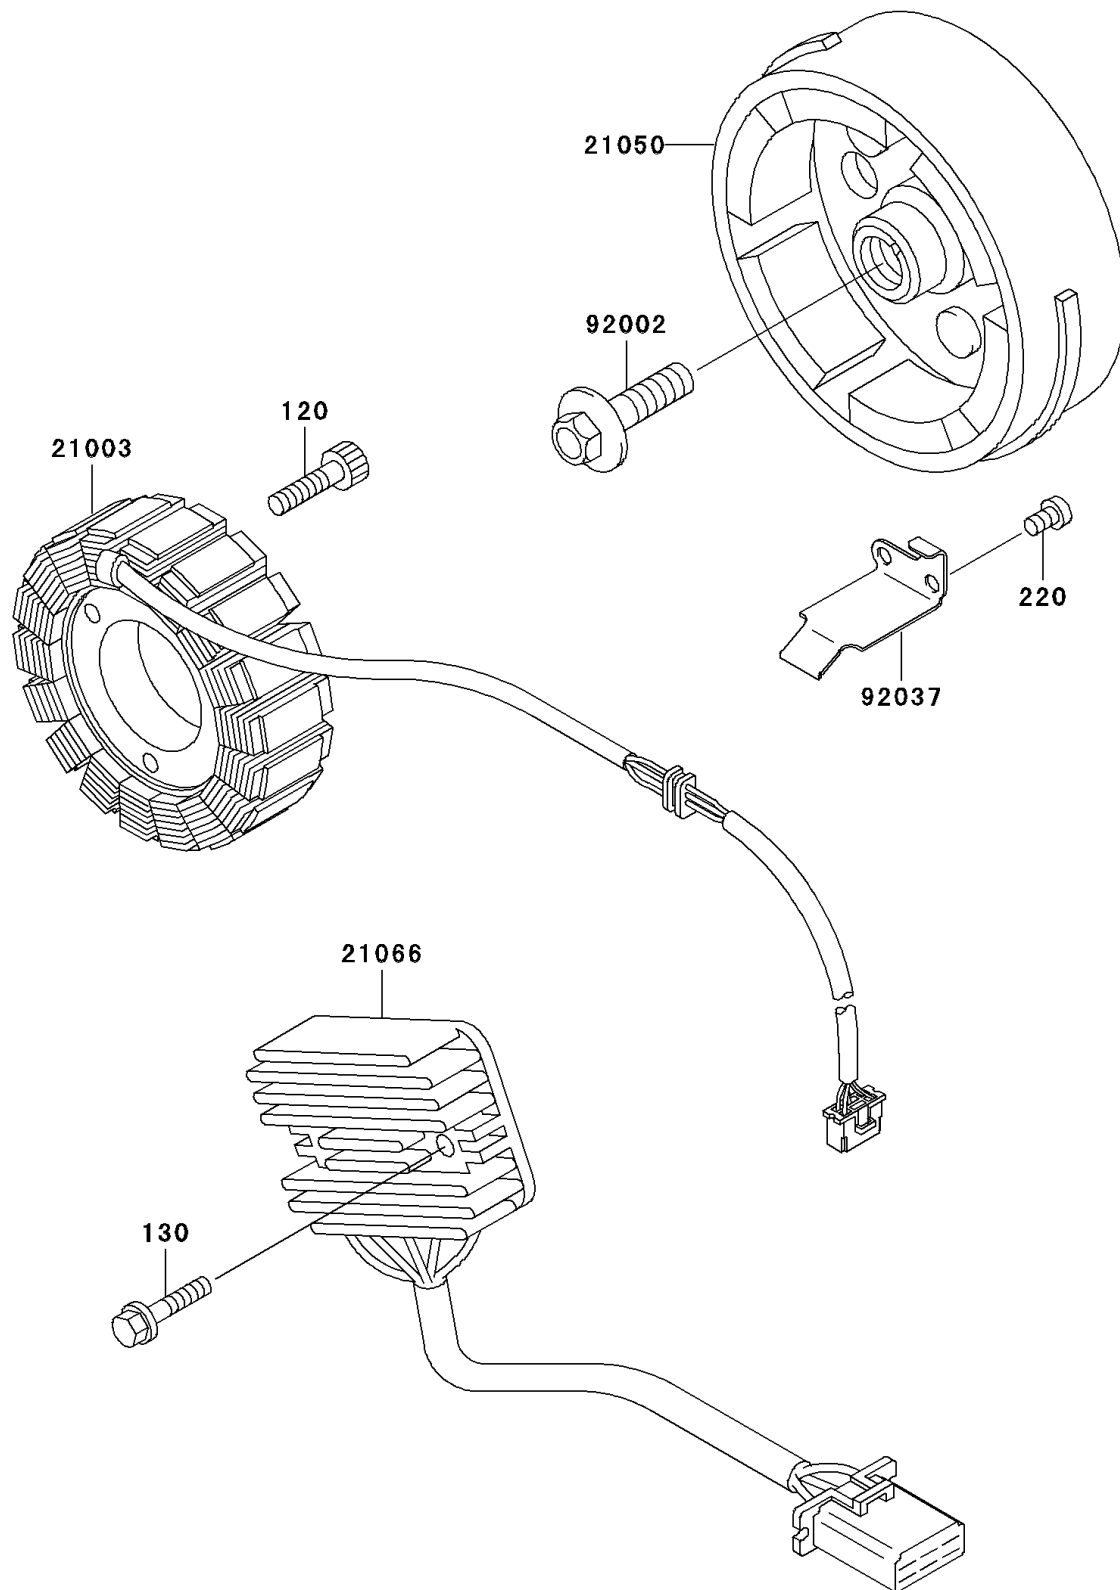

2006 NINJA® 500R PARTS DIAGRAM

Generator

E1810

2006 NINJA® 500R PARTS LIST

Generator

ITEM NAME	PART NUMBER	QUANTITY
BOLT-SOCKET,6X25 (Ref # 120)	120CA0625	1
BOLT-FLANGED,6X25 (Ref # 130)	130AA0625	1
SCREW-PAN-CROSS,5X10 (Ref # 220)	220AA0510	1
STATOR (Ref # 21003)	21003-1123	1
FLYWHEEL (Ref # 21050)	21050-1162	1
REGULATOR-VOLTAGE (Ref # 21066)	21066-1030	1
BOLT,FLANGED,10X36 (Ref # 92002)	92002-1457	1
CLAMP,GENERATOR LEAD (Ref # 92037)	92037-1630	1