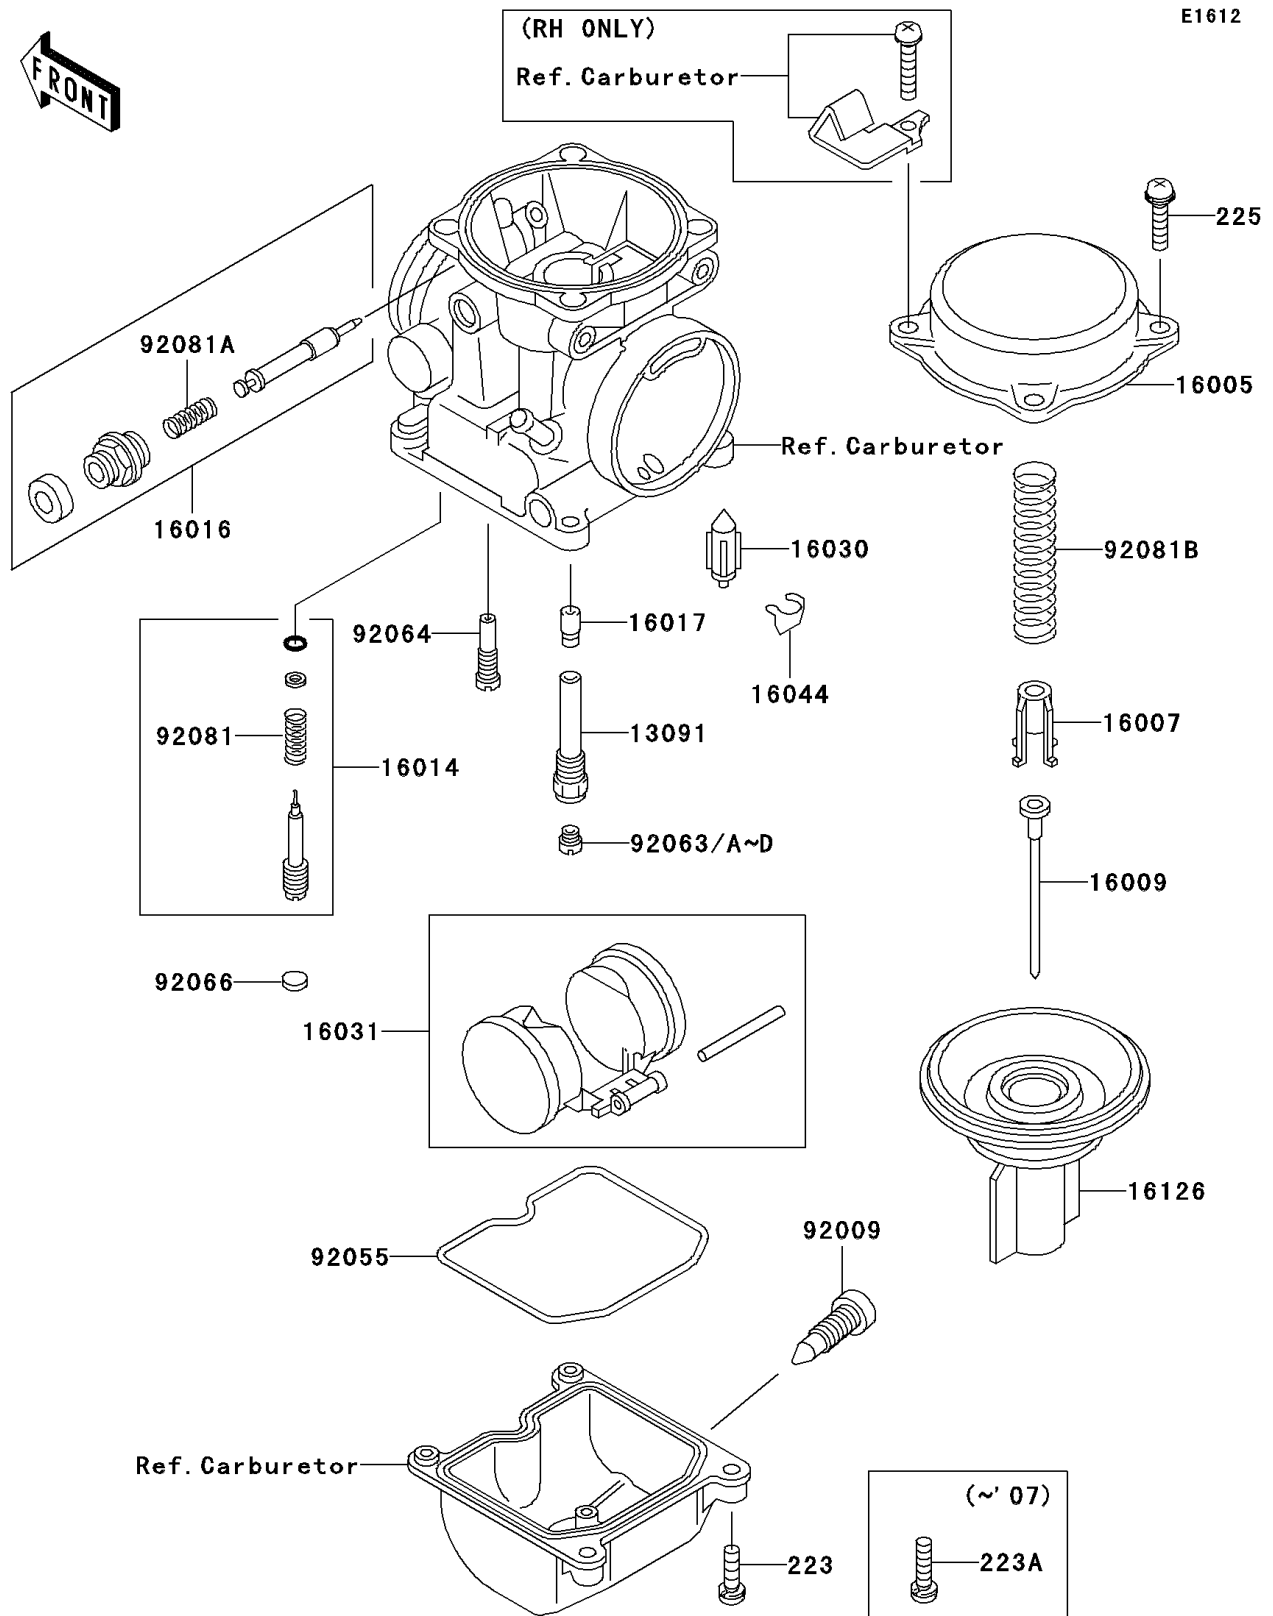

2006 NINJA® 500R PARTS DIAGRAM

Carburetor Parts

2006 NINJA® 500R PARTS LIST

Carburetor Parts

ITEM NAME	PART NUMBER	QUANTITY
SCREW-PAN-WS-CROS,4X16 (Ref # 223A)	223AB0416	1
SCREW-PAN-WSP-CROS,4X18 (Ref # 225)	225AB0418	1
HOLDER,NEEDLE JET (Ref # 13091)	13091-1406	1
TOP-CHAMBER,MIXING,27/60 (Ref # 16005)	16005-1057	1
SEAT-SPRING,VALVE (Ref # 16007)	16007-1117	1
NEEDLE-JET,N36N (Ref # 16009)	16009-1342	1
SCREW-PILOT AIR (Ref # 16014)	16014-1081	1
PLUNGER,STARTER (Ref # 16016)	16016-1090	1
JET-NEEDLE (Ref # 16017)	16017-1059	1
VALVE-FLOAT (Ref # 16030)	16030-1007	1
FLOAT (Ref # 16031)	16031-1077	1
CLAMP,FLOAT VALVE (Ref # 16044)	16044-007	1
VALVE,VACUUM (Ref # 16126)	16126-1173	1
SCREW,DRAIN,6X0.75 (Ref # 92009)	92009-1551	1
RING-O,FLOAT CHAMBER (Ref # 92055)	92055-1222	1
JET-MAIN,#135 (Ref # 92063)	92063-1014	1
JET-MAIN,#125 (Ref # 92063A)	92063-1069	1
JET-MAIN,#128 (Ref # 92063B)	92063-1074	1
JET-MAIN,#130 (Ref # 92063C)	92063-1075	1
JET-MAIN,#132 (Ref # 92063D)	92063-1076	1
JET-PILOT,#35 (Ref # 92064)	92064-1101	1
PLUG,PILOT AIR SCREW,6.9X2 (Ref # 92066)	92066-1051	1
SPRING,PILOT ADJUST SCREW (Ref # 92081)	92081-1002	1
SPRING,STARTER PLUNGER (Ref # 92081A)	92081-1761	1
SPRING,VACUUM VALVE (Ref # 92081B)	92081-1874	1