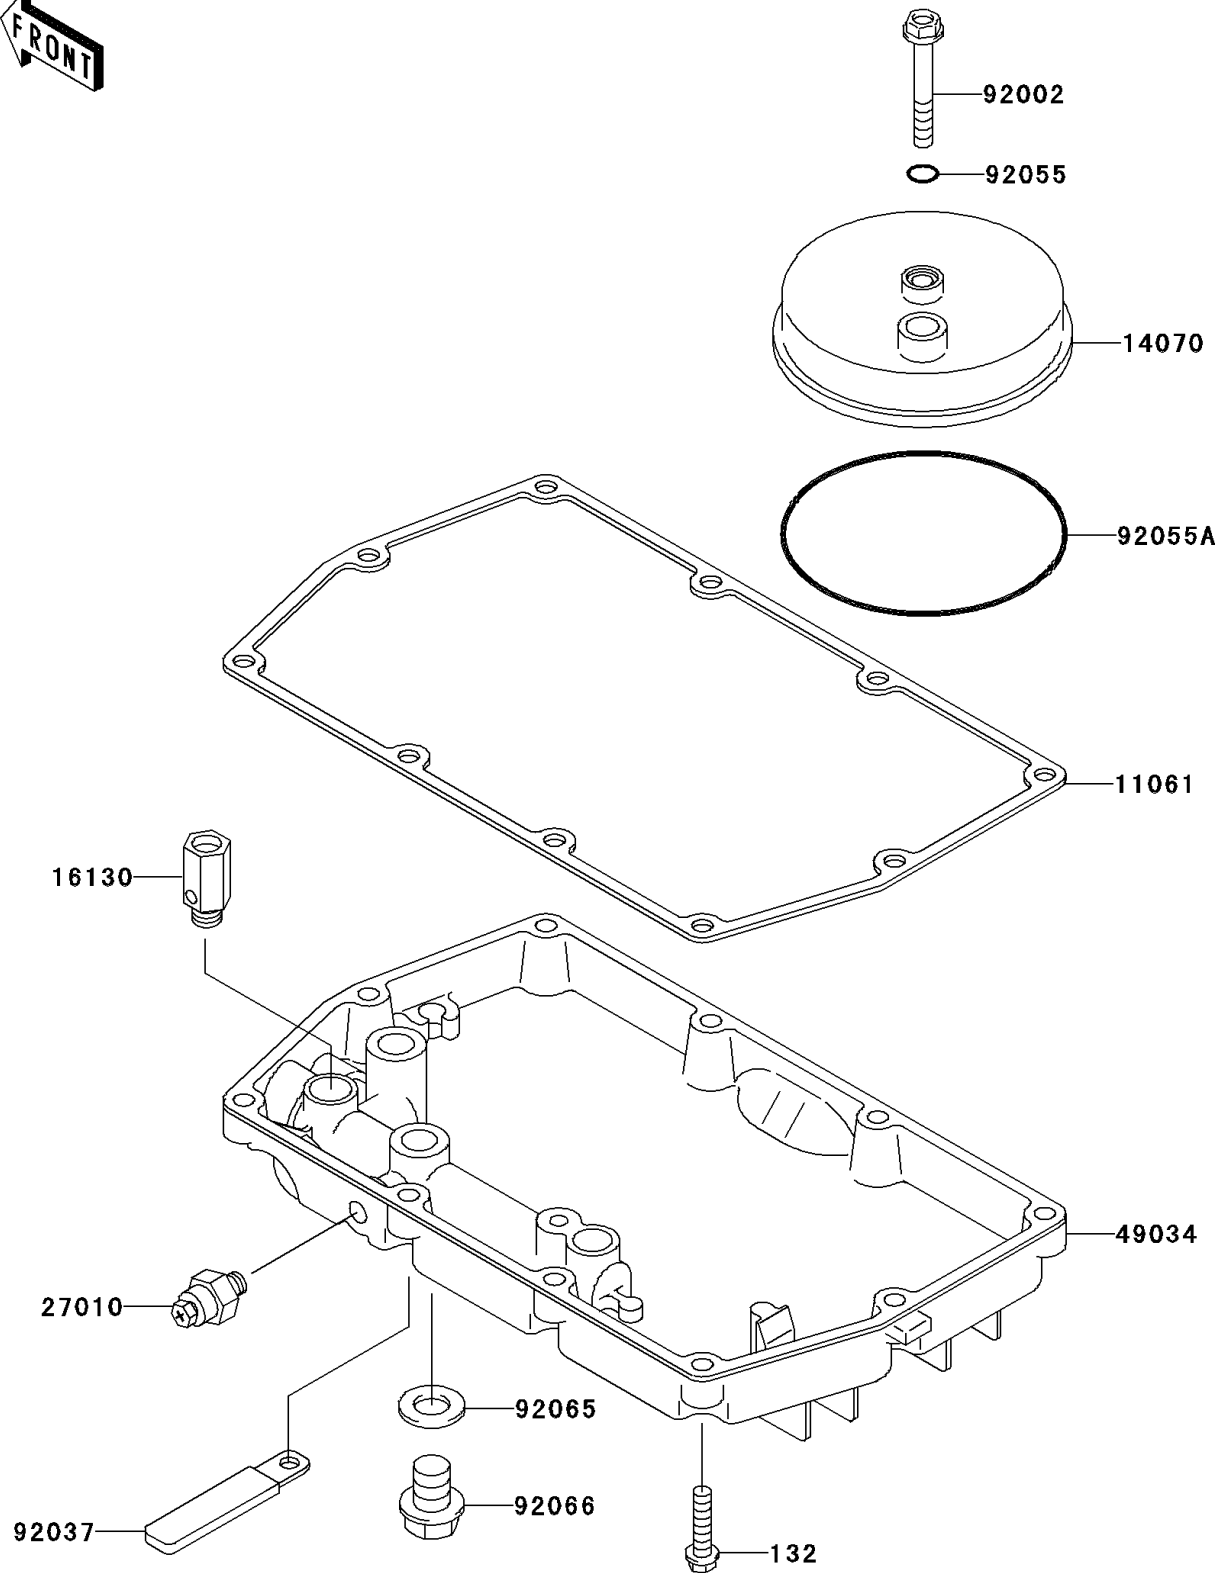

2006 NINJA® 500R PARTS DIAGRAM

Breather Cover/Oil Pan

E1432

2006 NINJA® 500R PARTS LIST

Breather Cover/Oil Pan

ITEM NAME	PART NUMBER	QUANTITY
BOLT-FLANGED-SMALL,6X25 (Ref # 132)	132BD0625	1
GASKET,OIL PAN (Ref # 11061)	11061-0275	1
BODY-BREATHER (Ref # 14070)	14070-1067	1
VALVE-ASSY-RELIEF (Ref # 16130)	16130-1001	1
SWITCH,OIL PRESSURE (Ref # 27010)	27010-1313	1
PAN-OIL (Ref # 49034)	49034-1108	1
BOLT,6X45 (Ref # 92002)	92002-1069	1
CLAMP (Ref # 92037)	92037-1679	1
RING-O,6MM (Ref # 92055)	92055-1089	1
RING-O,92X1.9 (Ref # 92055A)	92055-1284	1
GASKET,12X22X2 (Ref # 92065)	92065-097	1
PLUG,OIL DRAIN,12X15 (Ref # 92066)	92066-1174	1