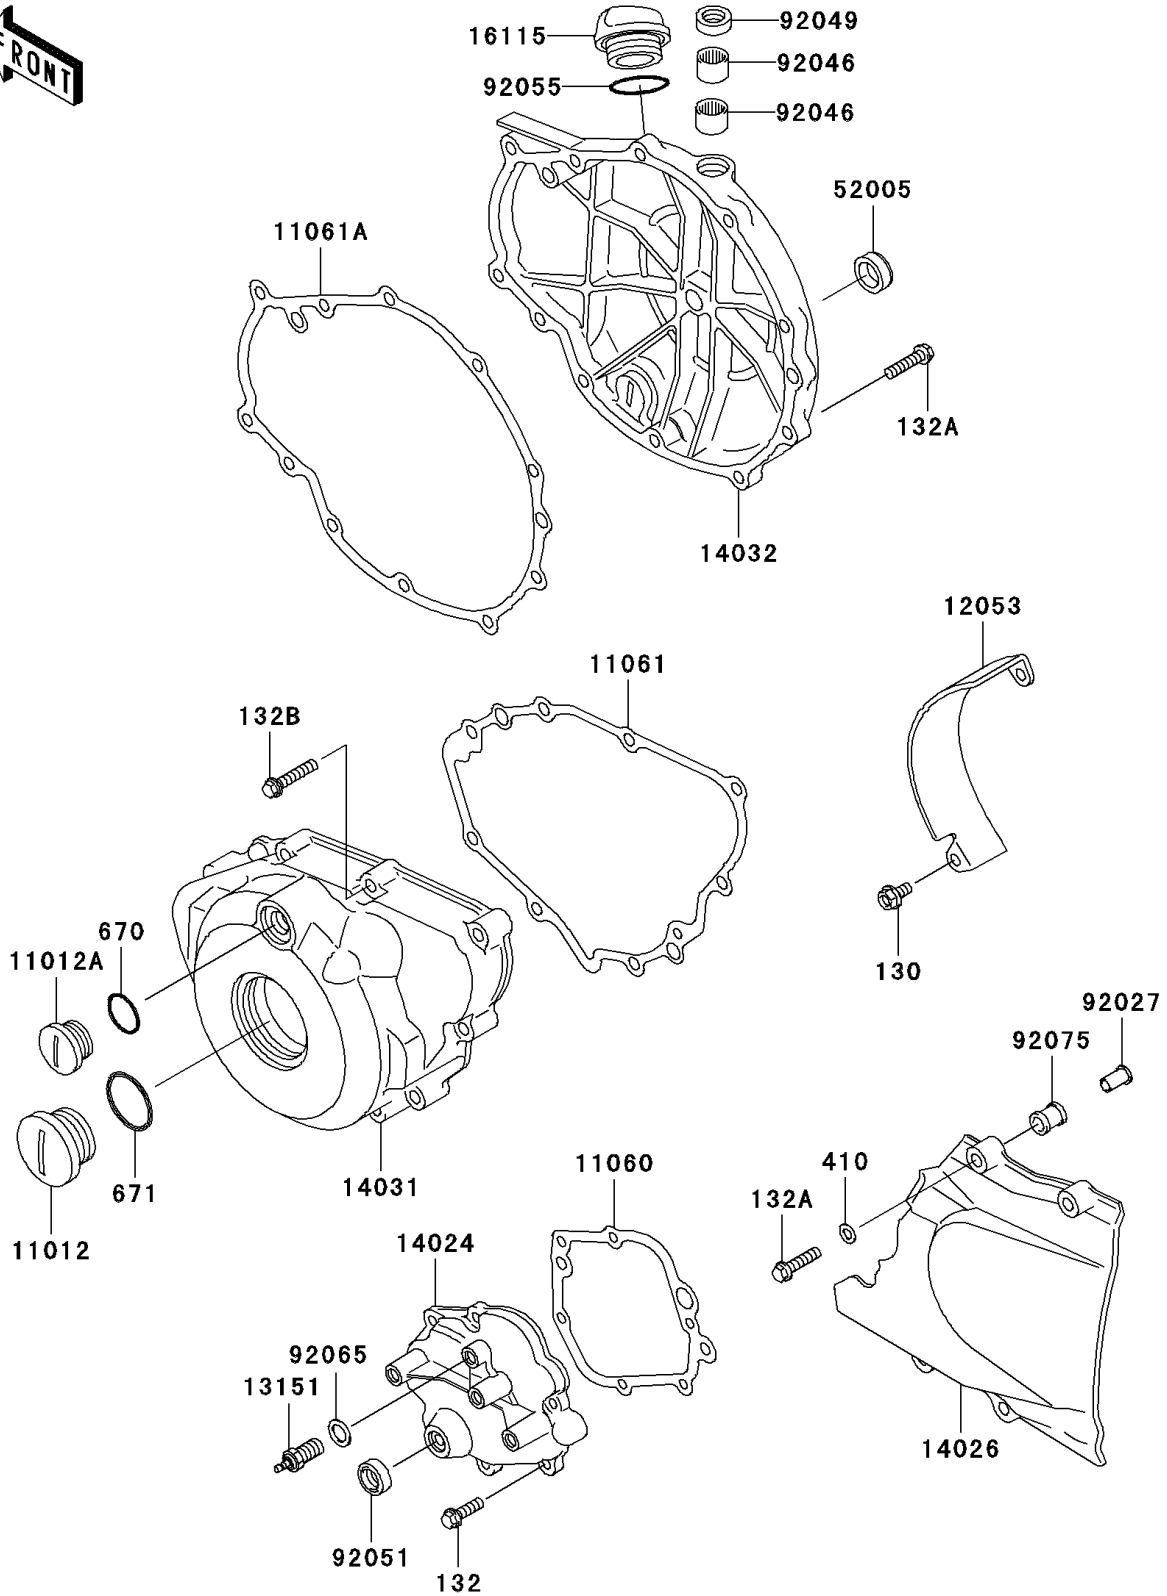

2006 NINJA® 500R PARTS DIAGRAM

Engine Cover(s)

E1431

2006 NINJA® 500R PARTS LIST

Engine Cover(s)

ITEM NAME	PART NUMBER	QUANTITY
BOLT-FLANGED,6X12 (Ref # 130)	130BA0612	1
BOLT-FLANGED-SMALL,6X20 (Ref # 132)	132BB0620	1
BOLT-FLANGED-SMALL,6X25 (Ref # 132A)	132BB0625	1
BOLT-FLANGED-SMALL,6X30 (Ref # 132B)	132BB0630	1
WASHER-PLAIN-SMALL,6MM (Ref # 410)	410AB0600	1
O RING,18MM (Ref # 670)	670B2018	1
O RING,40MM (Ref # 671)	671B2540	1
CAP (Ref # 11012)	11012-1362	1
CAP,TOP MARK (Ref # 11012A)	11012-1363	1
GASKET,CHANGE MECHANISM (Ref # 11060)	11060-1830	1
GASKET,GENERATOR COVER (Ref # 11061)	11061-0273	1
GASKET,CLUTCH COVER (Ref # 11061A)	11061-0274	1
GUIDE-CHAIN (Ref # 12053)	12053-1215	1
SWITCH-COMP,NEUTRAL (Ref # 13151)	13151-1080	1
COVER,CHANGE MECHANISM (Ref # 14024)	14024-1387	1
COVER-CHAIN (Ref # 14026)	14026-1128	1
COVER-GENERATOR (Ref # 14031)	14031-1202	1
COVER-CLUTCH (Ref # 14032)	14032-1386	1
CAP-OIL FILLER (Ref # 16115)	16115-1009	1
GAUGE,OIL LEVEL (Ref # 52005)	52005-1009	1
COLLAR (Ref # 92027)	92027-1858	1
BEARING-NEEDLE,HK1210 (Ref # 92046)	92046-1010	1
SEAL-OIL,TB12205.5 (Ref # 92049)	92049-1271	1
SEAL-OIL,TB13225.5 (Ref # 92051)	92051-005	1
RING-O,31.7X2.4 (Ref # 92055)	92055-049	1
GASKET,10.5X16X1 (Ref # 92065)	92065-058	1
DAMPER (Ref # 92075)	92075-1681	1