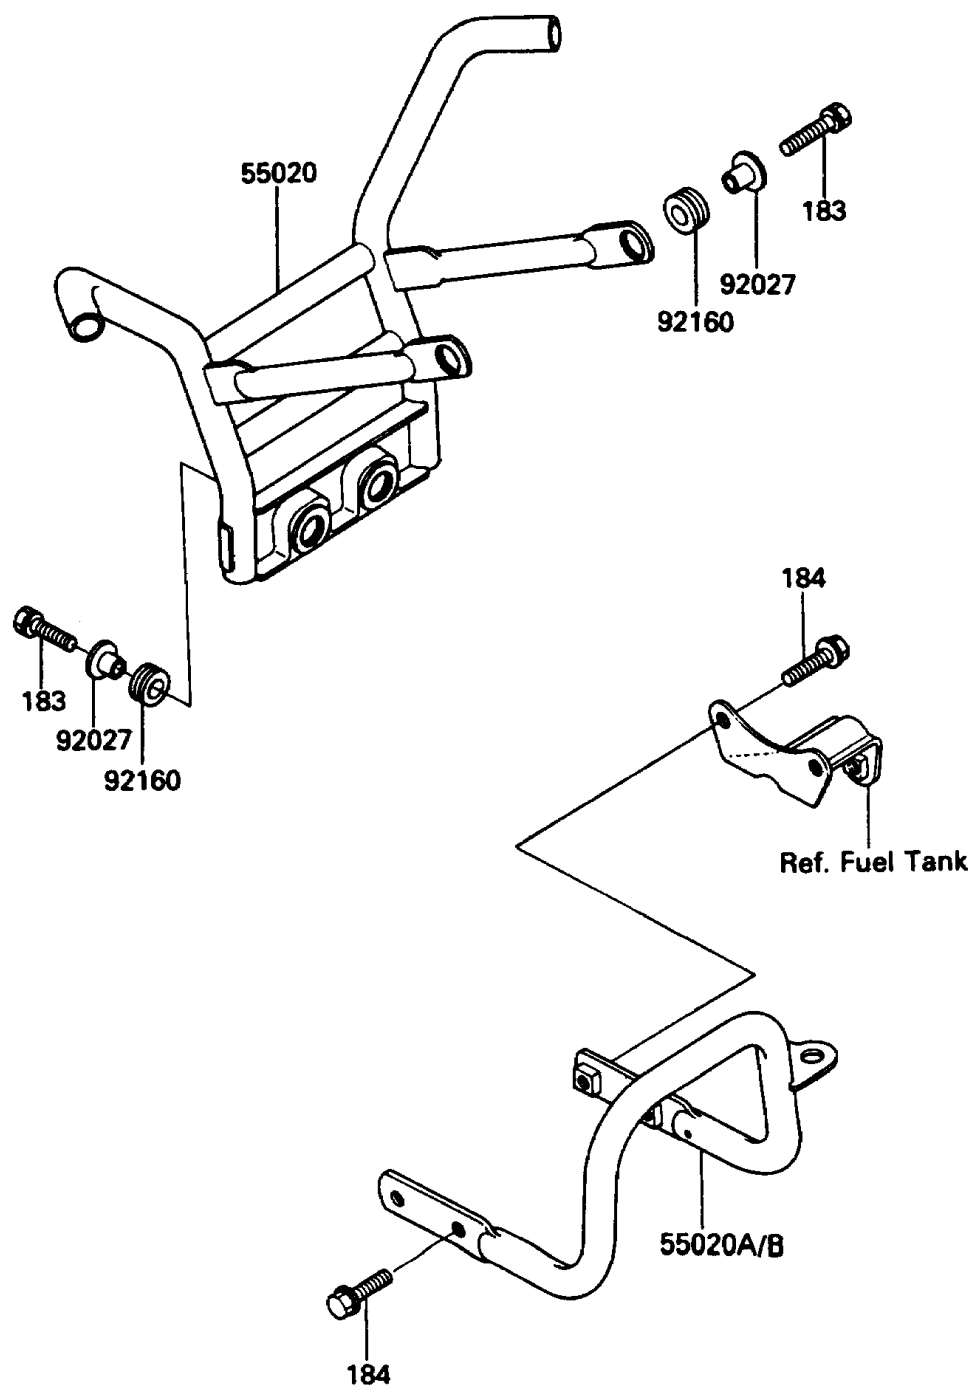

## 1986 Bayou® 185 PARTS DIAGRAM

Guard(s)

F2680-0004

## 1986 Bayou® 185 PARTS LIST

Guard(s)

ITEM NAME	PART NUMBER	QUANTITY
GUARD,FR (Ref # 55020)	55020-1176	1
GUARD,RR (Ref # 55020A)	55020-1177	1
COLLAR (Ref # 92027)	92027-1873	1
DAMPER (Ref # 92160)	92160-1007	1
BOLT-UPSET-WS-SMALL (Ref # 183)	183C0830	1
BOLT-UPSET-WP-SMALL (Ref # 184)	184J0820	1