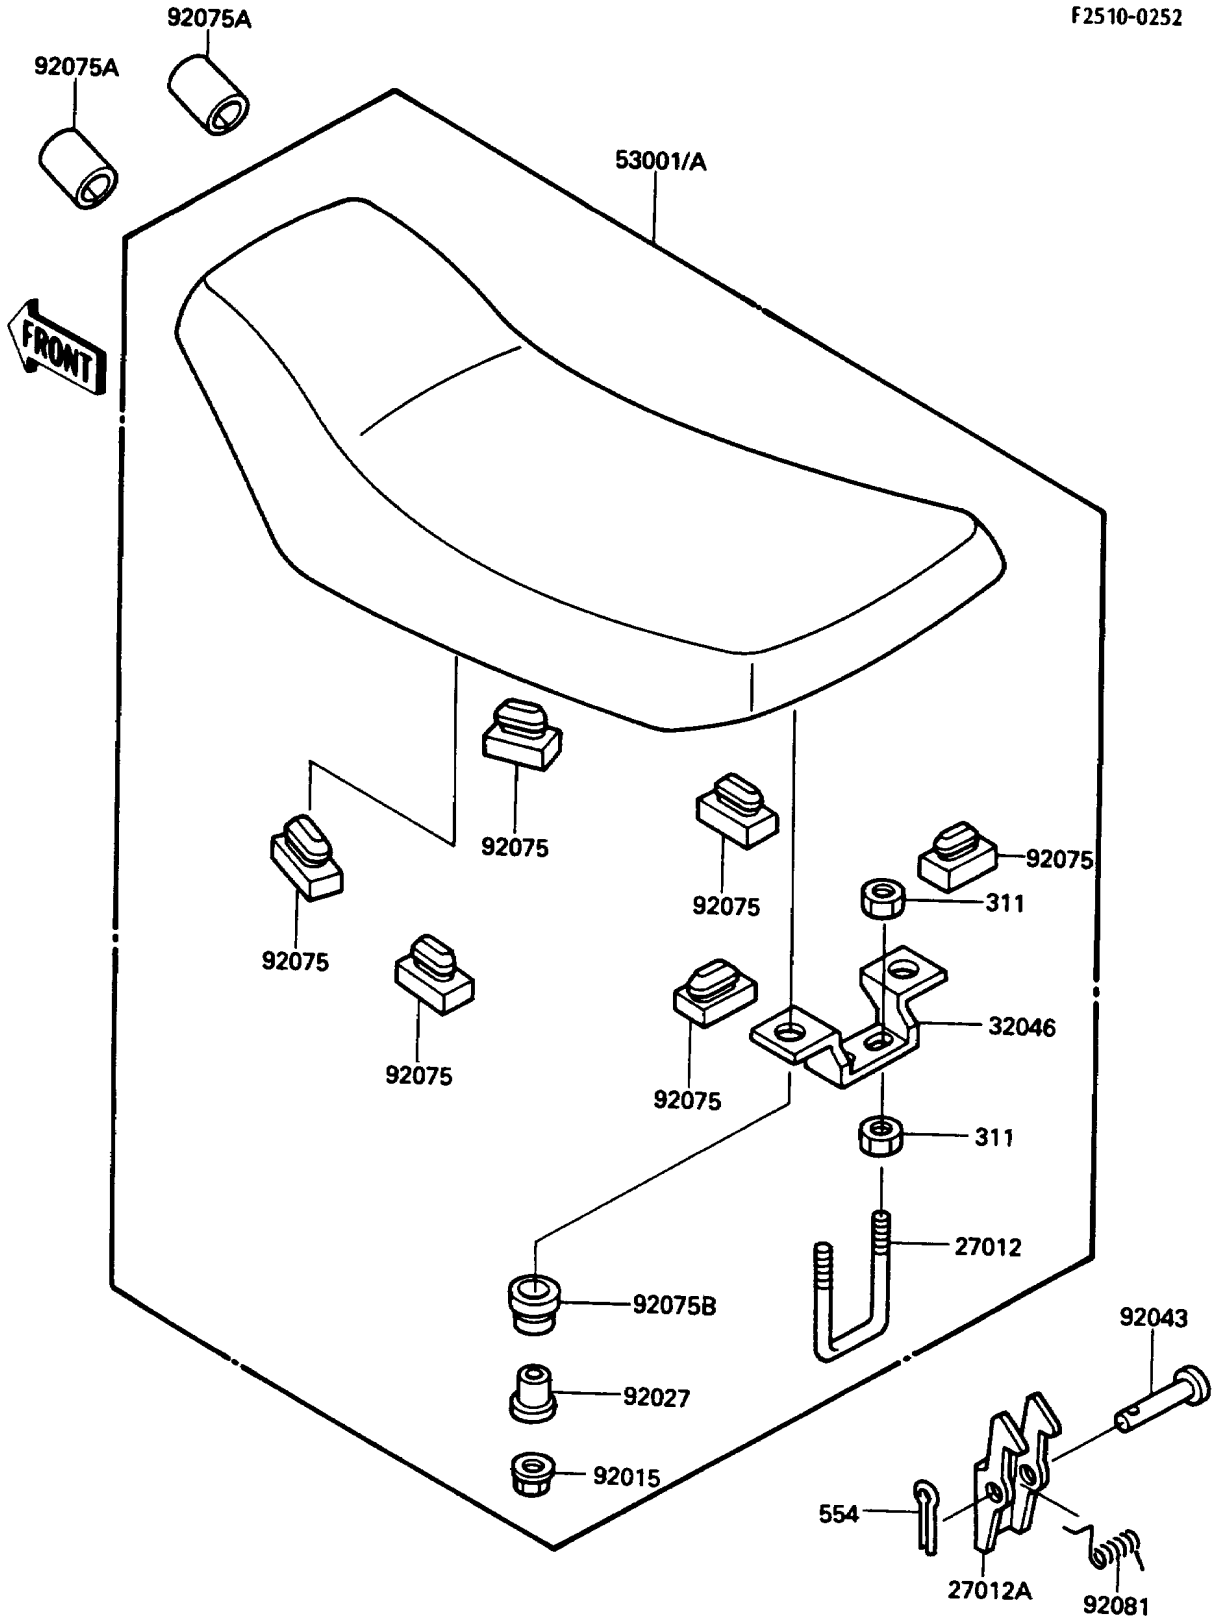

1986 Bayou® 185 PARTS DIAGRAM

Seat

F2510-0252

1986 Bayou® 185 PARTS LIST

Seat

ITEM NAME	PART NUMBER	QUANTITY
HOOK,SEAT (Ref # 27012)	27012-1322	1
HOOK,SEAT (Ref # 27012A)	27012-4009	1
BRACKET-SEAT (Ref # 32046)	32046-1221	1
SEAT-ASSY (Ref # 53001)	53001-1394	1
NUT,FLANGED,6MM (Ref # 92015)	92015-1193	1
COLLAR,L=12 (Ref # 92027)	92027-1062	1
PIN,6X39 (Ref # 92043)	53011-006	1
DAMPER (Ref # 92075)	92075-099	1
DAMPER (Ref # 92075A)	92075-1652	1
DAMPER,SEAT (Ref # 92075B)	92075-1699	1
SPRING,SEAT HOOK (Ref # 92081)	92081-1767	1
NUT-HEX,6MM (Ref # 311)	311B0600	1
PIN-SNAP (Ref # 554)	554A0600	1