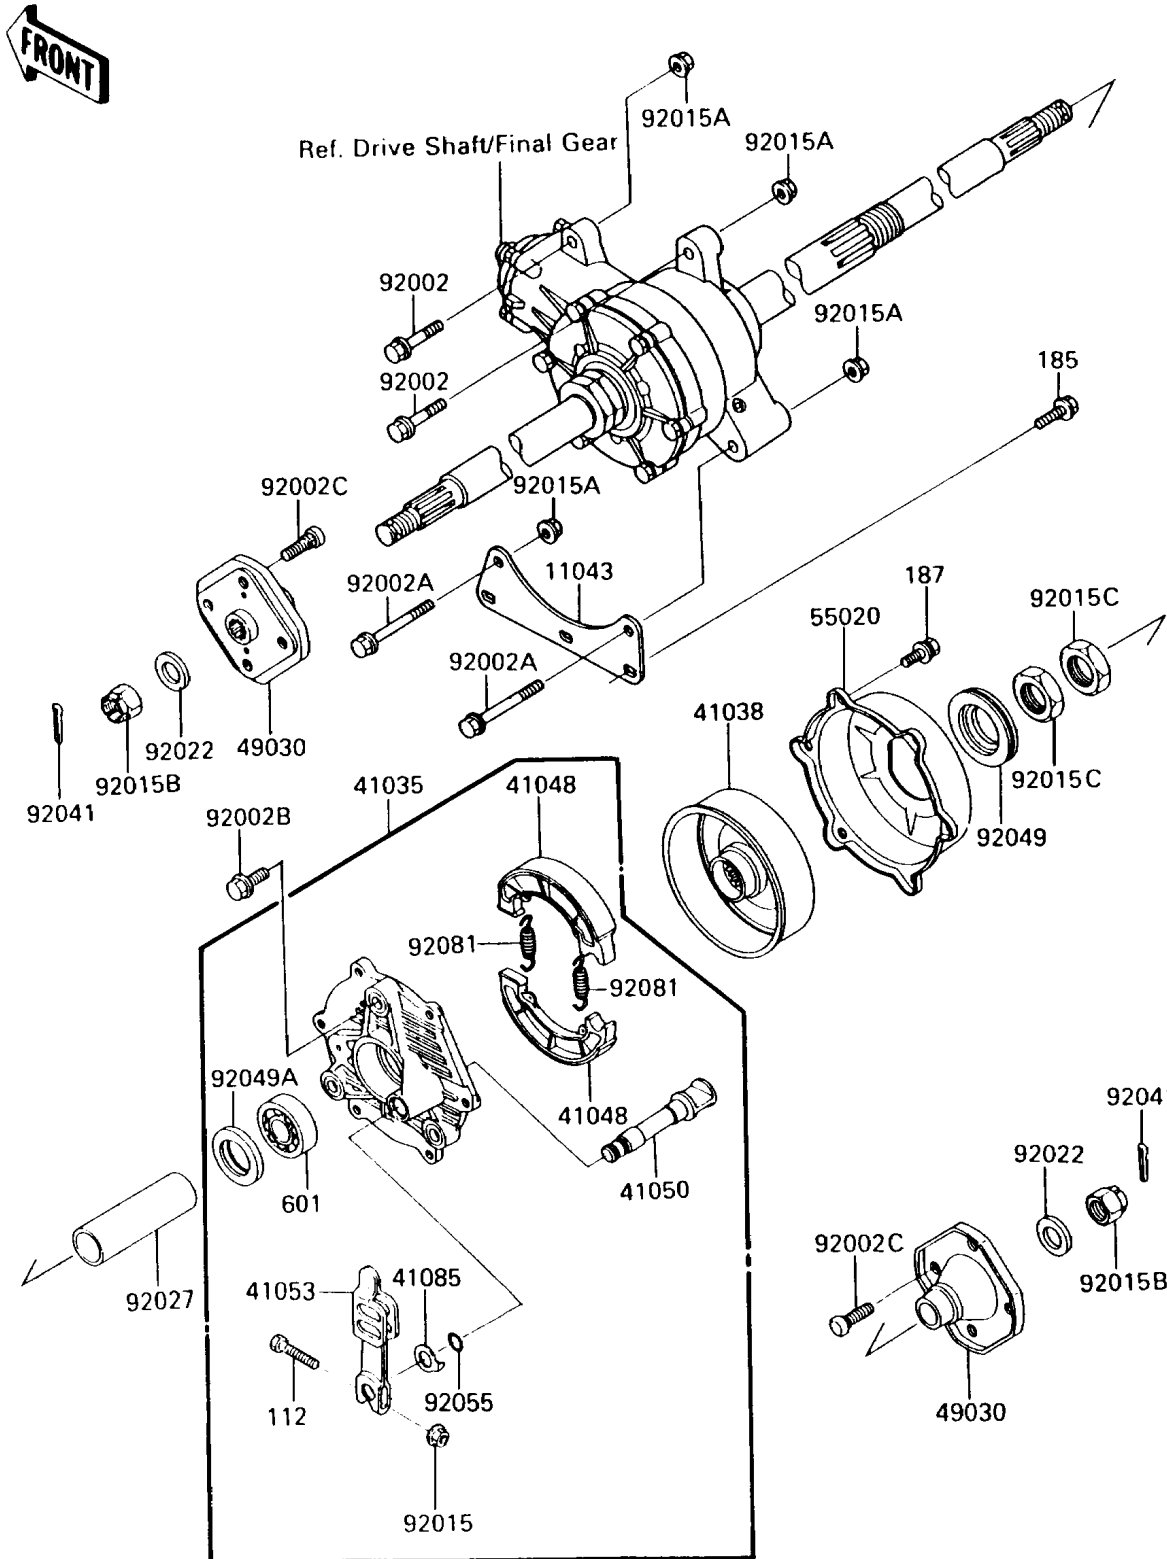

1986 Bayou® 185 PARTS DIAGRAM

Rear Hub

F2240-0173

1986 Bayou® 185 PARTS LIST

Rear Hub

ITEM NAME	PART NUMBER	QUANTITY
BRACKET (Ref # 11043)	11043-1550	1
PANEL-ASSY-BRAKE,RR (Ref # 41035)	41035-1246	1
DRUM,RR BRAKE (Ref # 41038)	41038-1163	1
SHOE-BRAKE (Ref # 41048)	41048-1058	1
CAM-BRAKE (Ref # 41050)	41050-1062	1
LEVER-BRAKE CAM (Ref # 41053)	41053-1056	1
INDICATOR (Ref # 41085)	41085-1053	1
HUB,RR (Ref # 49030)	49030-1076	1
GUARD,RR BRAKE DRUM (Ref # 55020)	55020-1175	1
BOLT,FLANGED,10X38 (Ref # 92002)	92002-1313	1
BOLT,FLANGED,10X70 (Ref # 92002A)	92002-1315	1
BOLT,FLANGED,10X20 (Ref # 92002B)	92002-1368	1
BOLT,10MM (Ref # 92002C)	92002-1459	1
NUT,6MM (Ref # 92015)	41072-007	1
NUT,FLANGED,10MM (Ref # 92015A)	92015-1366	1
NUT,CASTLE,18MM (Ref # 92015B)	92015-1441	1
NUT,LOCK,32MM (Ref # 92015C)	92015-1493	1
WASHER,18.3X34X4.5 (Ref # 92022)	92022-1658	1
COLLAR,RR HUB,L=124.5 (Ref # 92027)	92027-1758	1
COTTER,4.0X35 (Ref # 92041)	92041-1053	1
SEAL-OIL,RR BRAKE DRUM (Ref # 92049)	92049-1194	1
SEAL-OIL,REAR HUB (Ref # 92049A)	92049-4001	1
RING-O,16.8X2.4 (Ref # 92055)	92055-1258	1
SPRING,BRAKE SHOE (Ref # 92081)	42020-004	1
BOLT-UPSET (Ref # 112)	112H0640	1
BOLT-UPSET-WSP-SMALL (Ref # 185)	185H0818	1
BOLT-UPSET-WSP (Ref # 187)	187D0614	1
BEARING-BALL,#6007UU (Ref # 601)	601A6007UU	1