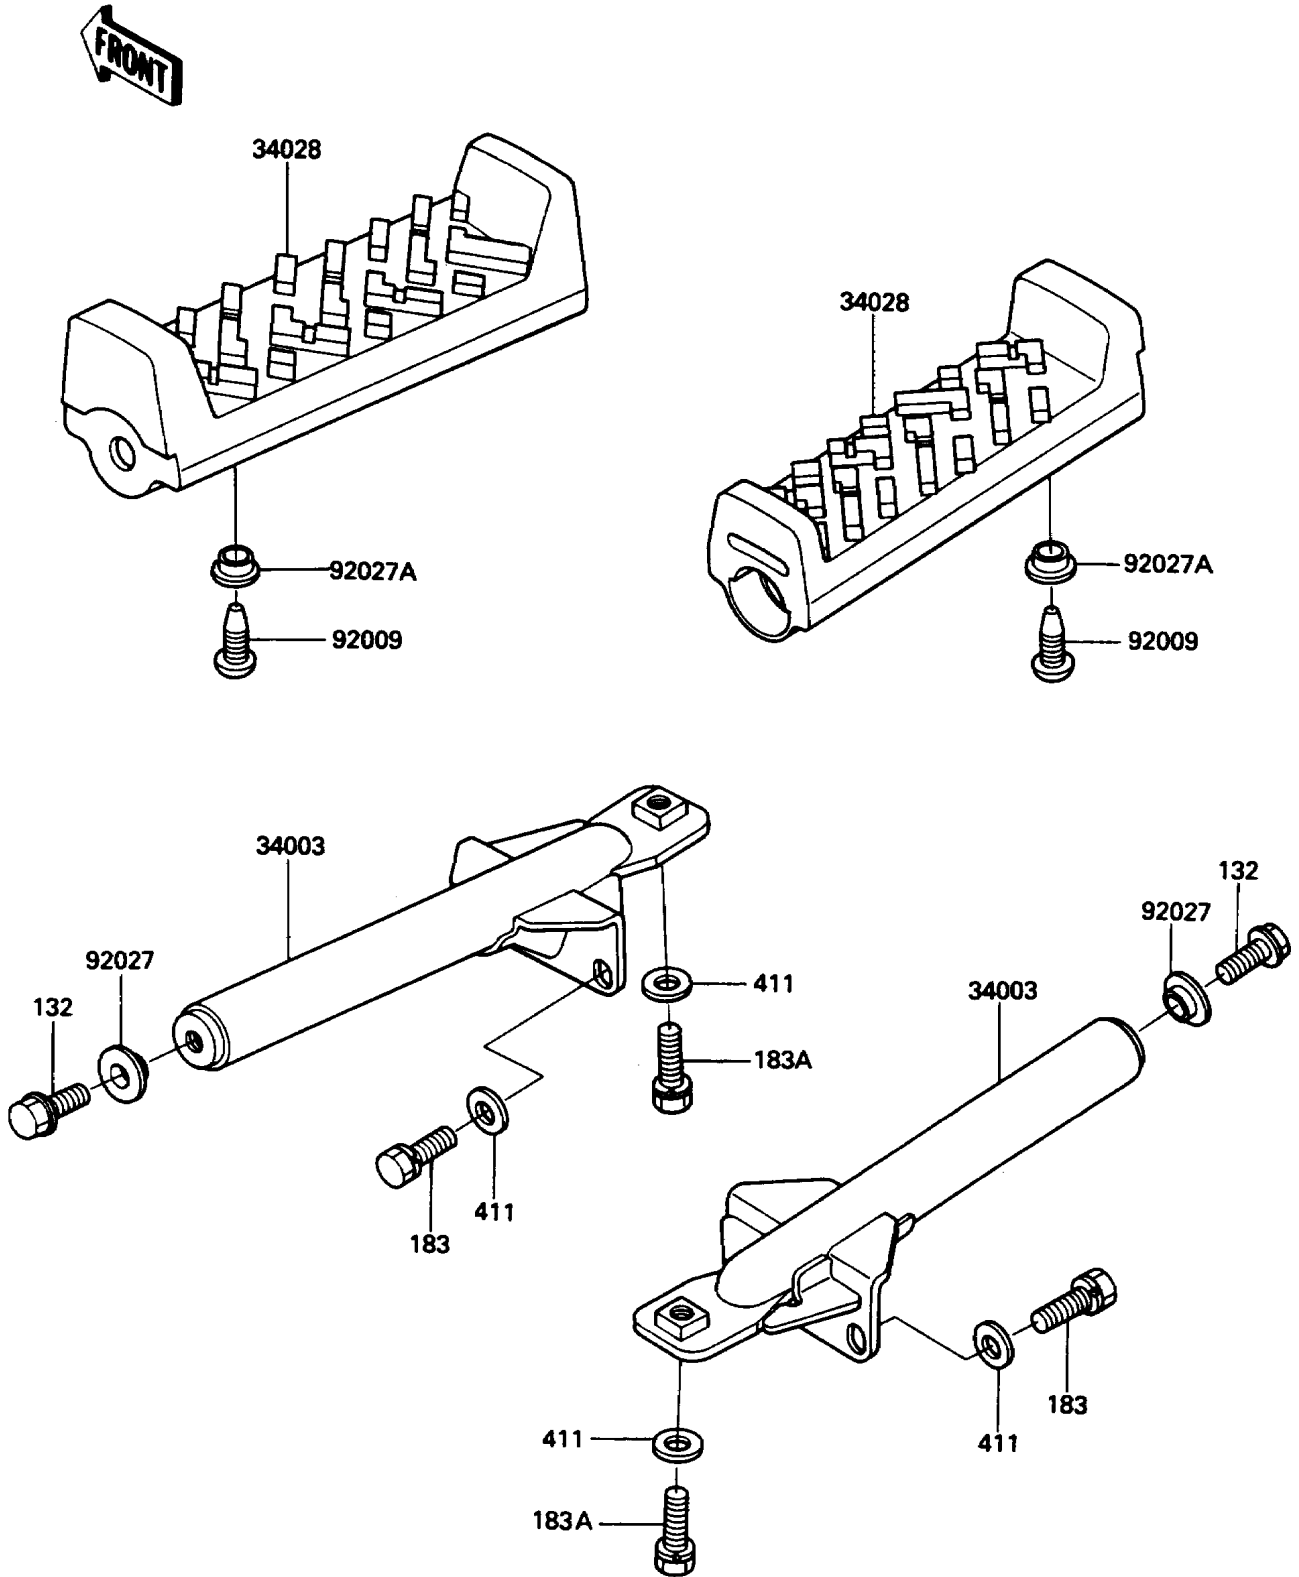

1986 Bayou® 185 PARTS DIAGRAM

Footrests

F2160-0134

1986 Bayou® 185 PARTS LIST

Footrests

ITEM NAME	PART NUMBER	QUANTITY
HOLDER-STEP (Ref # 34003)	34003-1232	1
STEP (Ref # 34028)	34028-1156	1
SCREW (Ref # 92009)	92009-1166	1
COLLAR,L=5.6 (Ref # 92027)	92027-1909	1
COLLAR,L=5 (Ref # 92027A)	92027-4020	1
BOLT-FLANGED-SMALL,8X16 (Ref # 132)	132J0816	1
BOLT-UPSET-WS-SMALL,8X20 (Ref # 183)	183J0820	1
BOLT-UPSET-WS-SMALL (Ref # 183A)	183J0825	1
WASHER-PLAIN,8MM,BLACK (Ref # 411)	411F0800	1