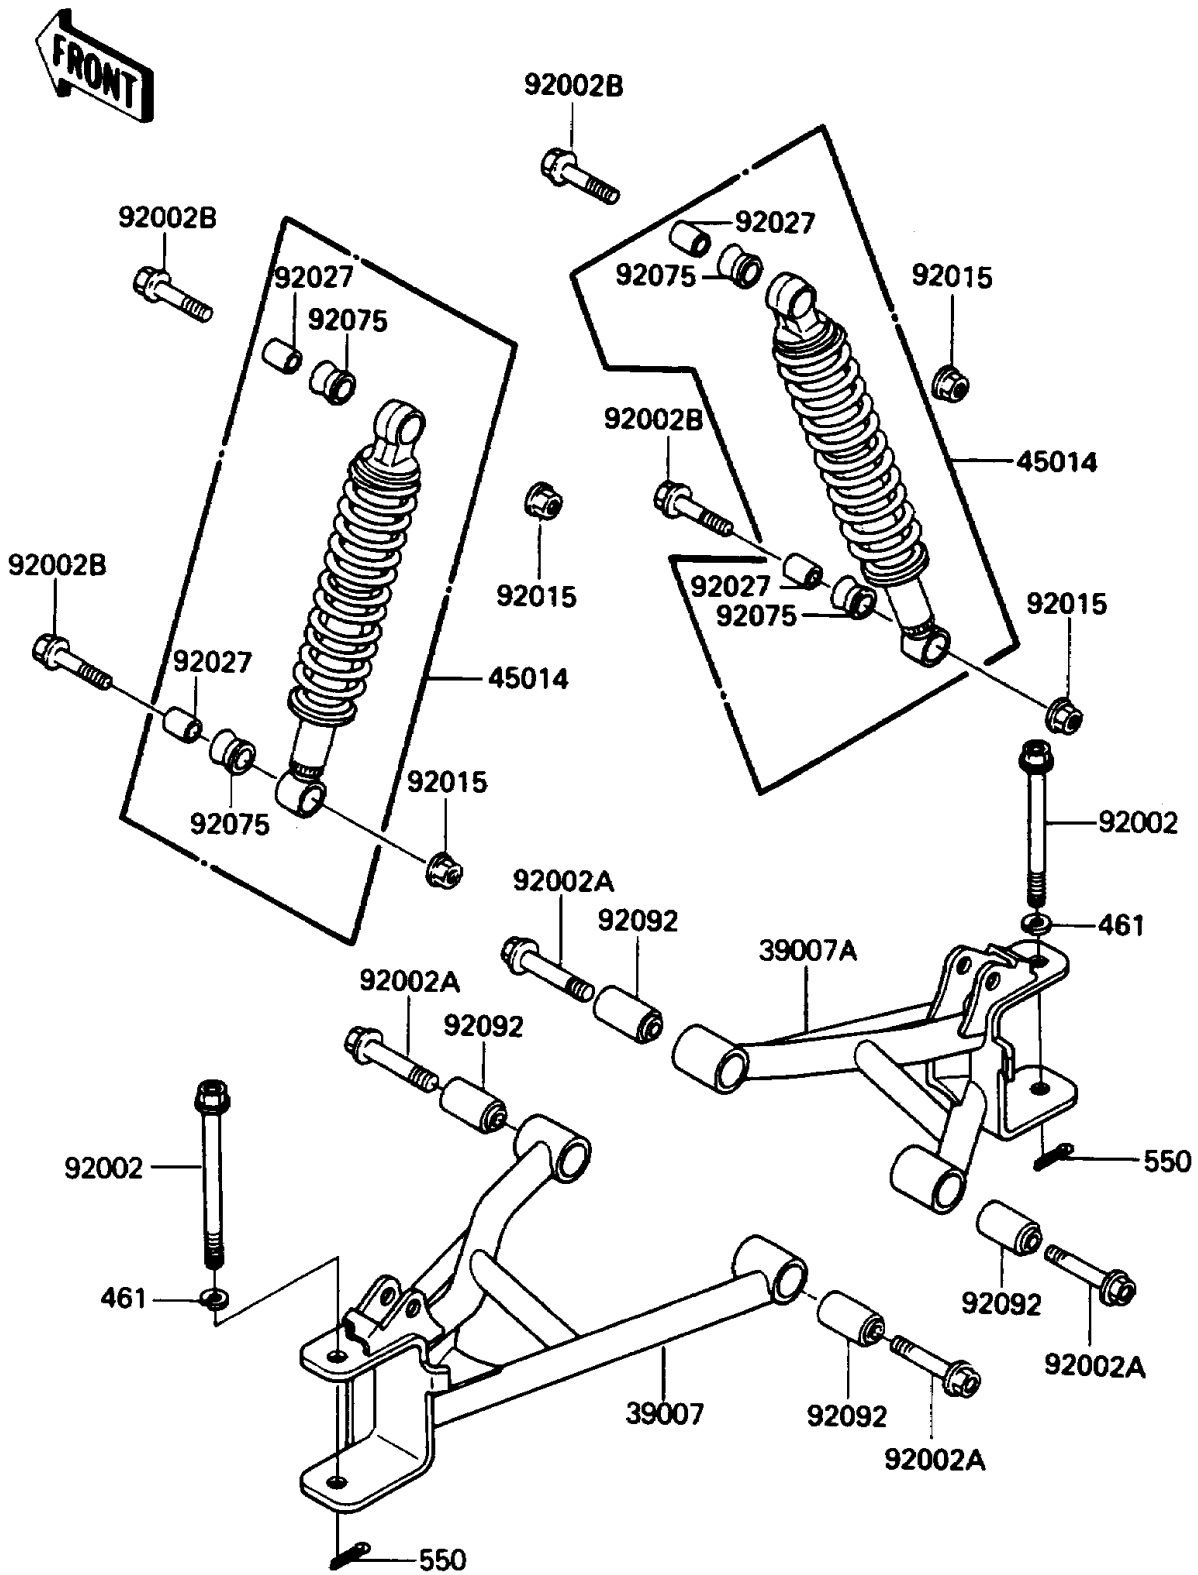

1986 Bayou® 185 PARTS DIAGRAM

Suspension/Shock Absorber

F2151-0009

1986 Bayou® 185 PARTS LIST

Suspension/Shock Absorber

ITEM NAME	PART NUMBER	QUANTITY
ARM-SUSP,LH (Ref # 39007)	39007-1095	1
ARM-SUSP,RH (Ref # 39007A)	39007-1096	1
SHOCKABSORBER,FR (Ref # 45014)	45014-1293	1
BOLT,FLANGED,10X130 (Ref # 92002)	92002-1376	1
BOLT,FLANGED,12X60 (Ref # 92002A)	92002-1456	1
BOLT,FLANGED,10X42 (Ref # 92002B)	92002-1545	1
NUT,LOCK,10MM (Ref # 92015)	92015-1597	1
COLLAR,SHOCKABSORBER (Ref # 92027)	92027-4024	1
DAMPER,SHOCKABSORBER (Ref # 92075)	92075-4030	1
BUSHING-RUBBER (Ref # 92092)	92092-005	1
WASHER-SPRING,10MM (Ref # 461)	461F1000	1
PIN-COTTER,2.0X18 (Ref # 550)	550D2018	1