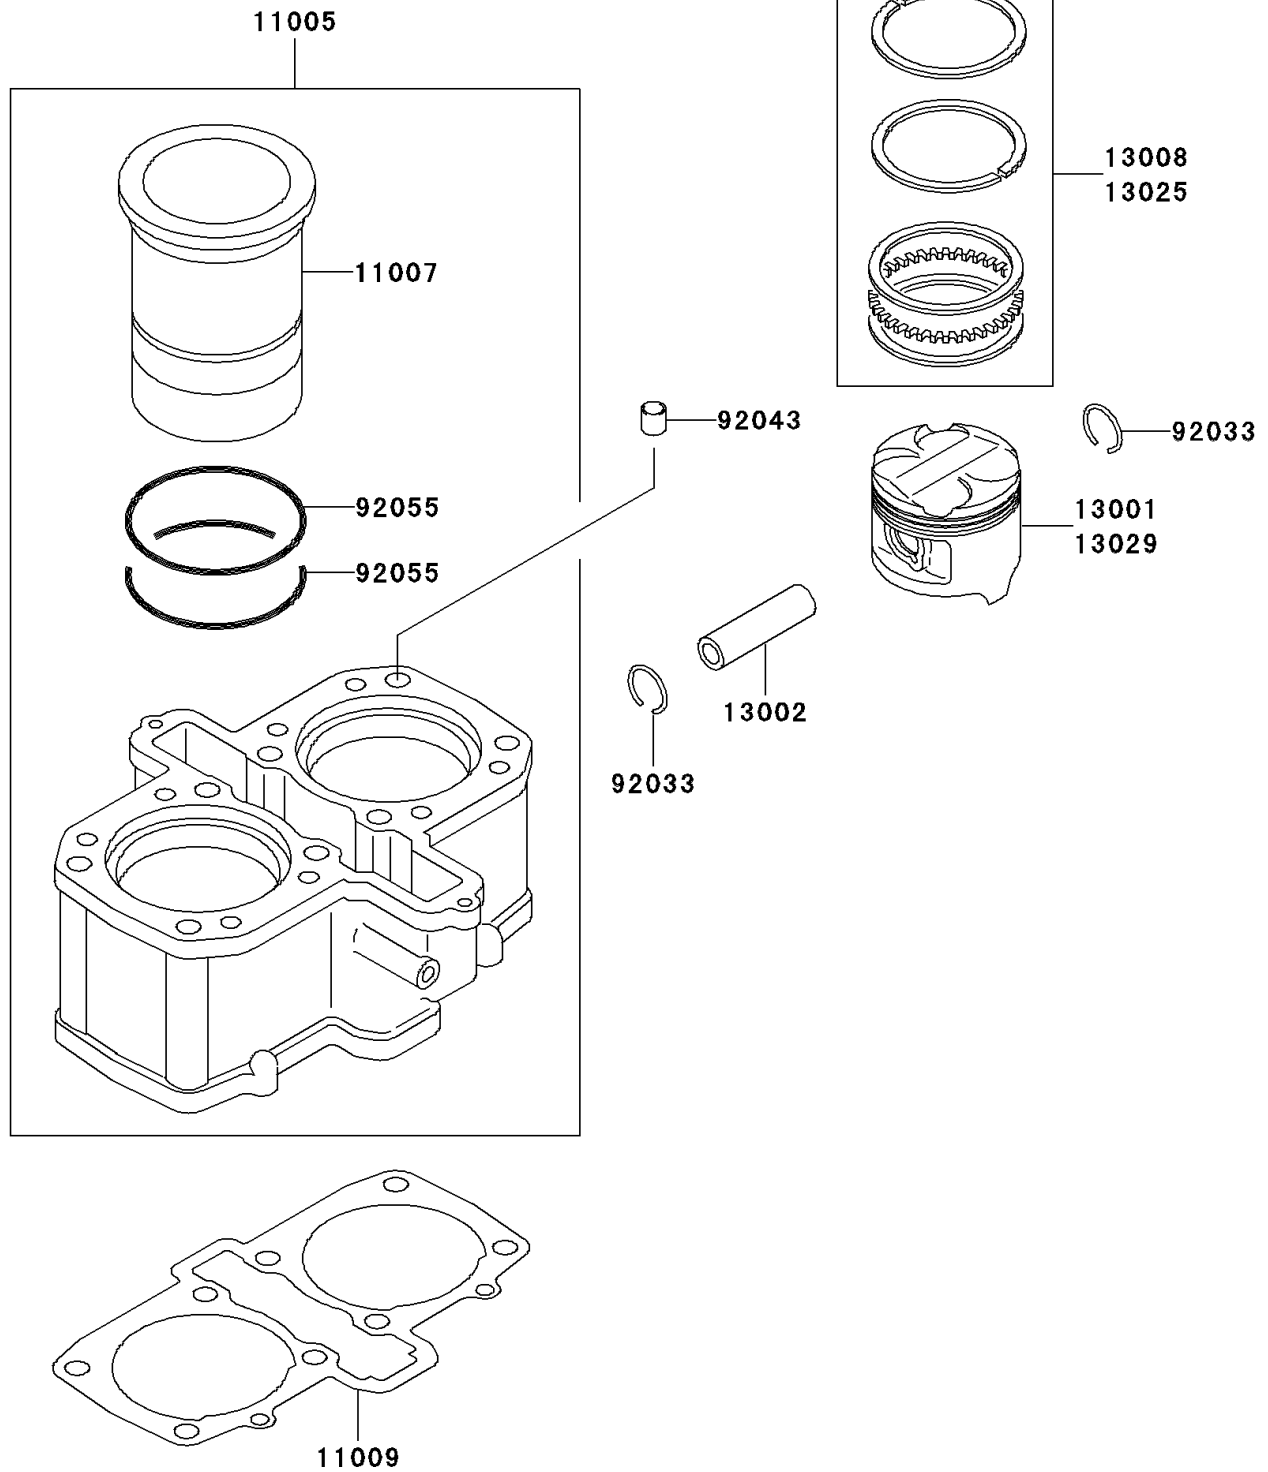

2006 NINJA® 500R PARTS DIAGRAM

Cylinder/Piston(s)

E1120

2006 NINJA® 500R PARTS LIST

Cylinder/Piston(s)

ITEM NAME	PART NUMBER	QUANTITY
CYLINDER-ENGINE (Ref # 11005)	11005-1517	1
LINER-CYLINDER (Ref # 11007)	11007-1096	1
GASKET,CYLINDER BASE (Ref # 11009)	11009-1640	1
PISTON-ENGINE,STD (Ref # 13001)	13001-1251	1
PIN-PISTON (Ref # 13002)	13002-1058	1
RING-SET-PISTON,STD (Ref # 13008)	13008-1084	1
RING-SET-PISTON L,O/S 0.50 (Ref # 13025)	13025-1084	1
PISTON-ENGINE L,O/S 0.50 (Ref # 13029)	13029-1160	1
RING-SNAP,20.5X1.2 (Ref # 92033)	92033-1099	1
PIN,11.5X14X14 (Ref # 92043)	92043-1279	1
RING-O,80.6X2.4 (Ref # 92055)	92055-1247	1