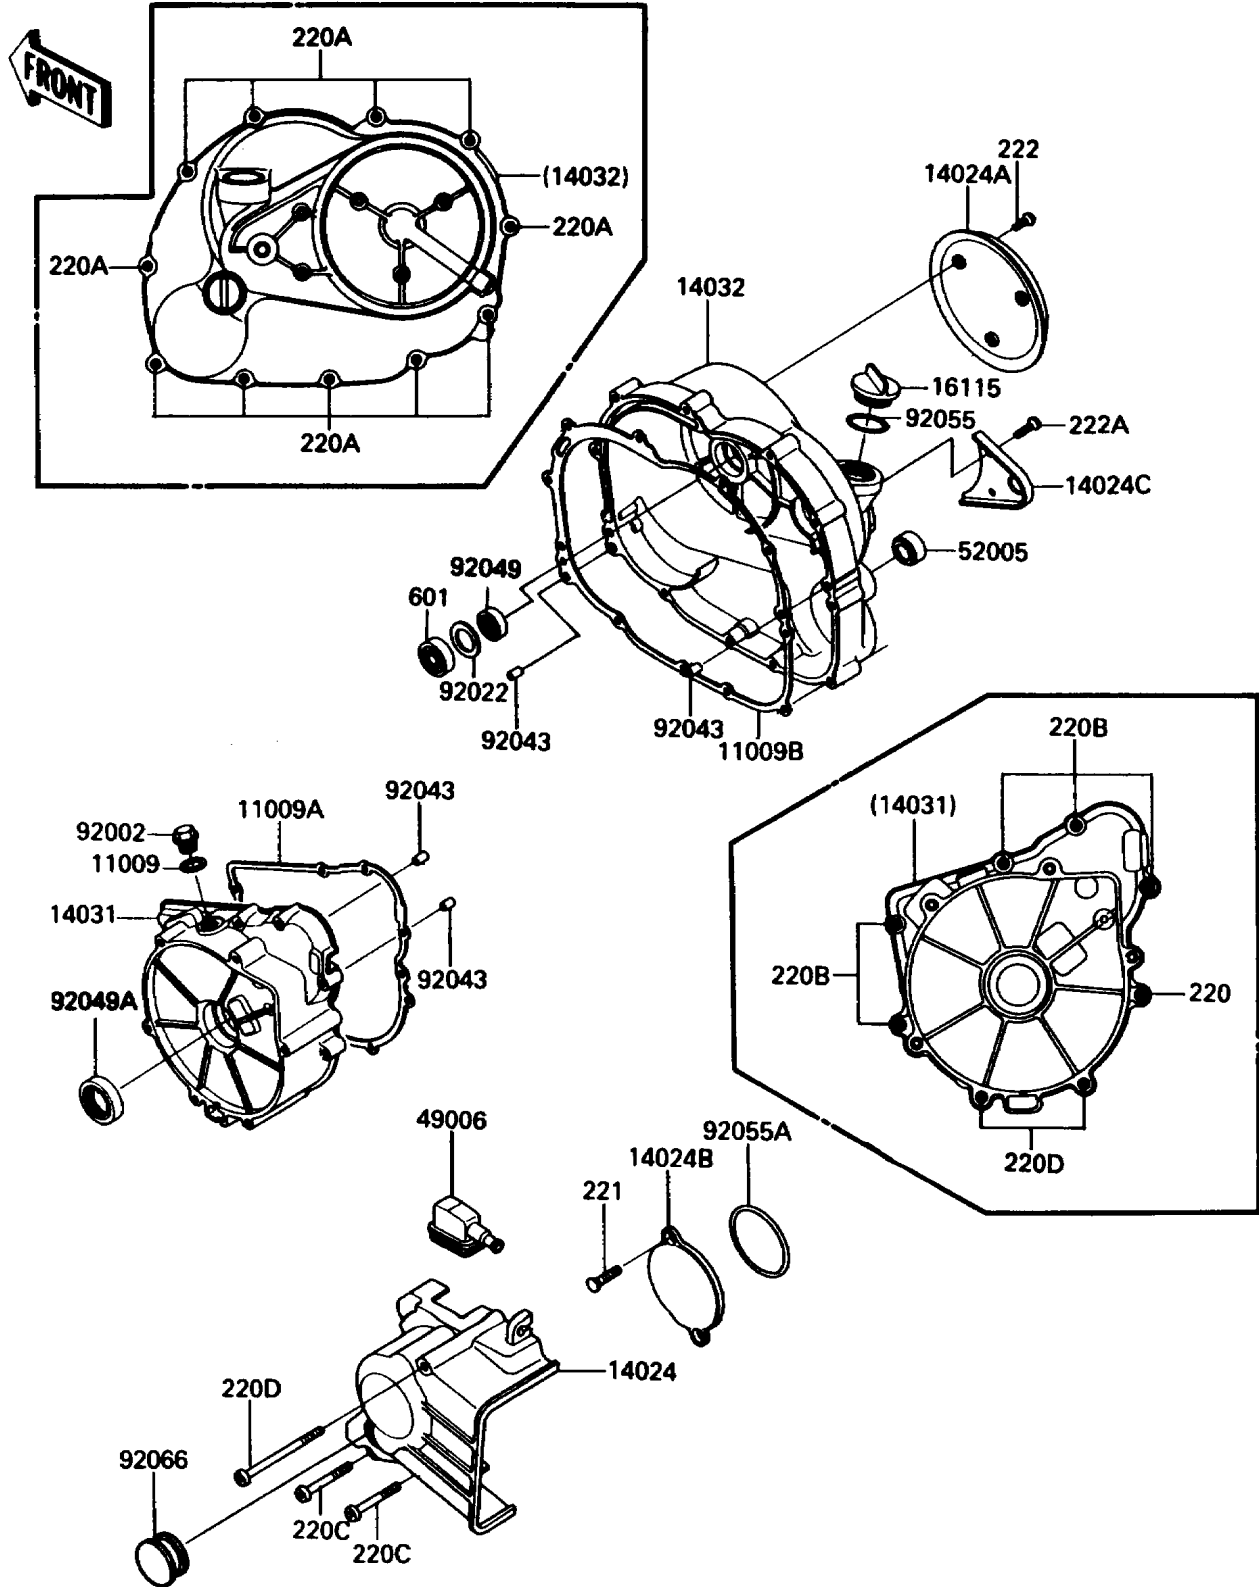

1986 Bayou® 185 PARTS DIAGRAM

Engine Cover(s)

E1431-0180

1986 Bayou® 185 PARTS LIST

Engine Cover(s)

ITEM NAME	PART NUMBER	QUANTITY
GASKET,14.3X20X1 (Ref # 11009)	11009-1238	1
GASKET,GENERATOR COVER (Ref # 11009A)	11009-1393	1
GASKET,CLUTCH COVER (Ref # 11009B)	11009-1395	1
COVER,GEAR CASE (Ref # 14024)	14024-1241	1
COVER (Ref # 14024A)	14025-1807	1
COVER (Ref # 14024B)	14025-1813	1
COVER (Ref # 14024C)	14025-1838	1
COVER-GENERATOR (Ref # 14031)	14031-1173	1
COVER-CLUTCH (Ref # 14032)	14032-1158	1
CAP-OIL FILLER (Ref # 16115)	16115-1009	1
BOOT (Ref # 49006)	49006-1183	1
GAUGE,OIL LEVEL (Ref # 52005)	52005-1009	1
BOLT,14X10 (Ref # 92002)	92002-1513	1
WASHER,21X31.5X1.0 (Ref # 92022)	92022-1624	1
PIN,DOWEL,6.3X8X14 (Ref # 92043)	92042-007	1
SEAL-OIL (Ref # 92049)	92049-1191	1
SEAL-OIL,TC25356 (Ref # 92049A)	92049-1317	1
RING-O,31.5X2.6 (Ref # 92055)	92055-049	1
RING-O,55MM (Ref # 92055A)	92055-1120	1
PLUG (Ref # 92066)	92066-1231	1
SCREW-PAN-CROS,6X25,BLACK (Ref # 220)	220C0625	1
SCREW-PAN-CROS,6X30,BLACK (Ref # 220A)	220C0630	1
SCREW-PAN-CROS,6X35,BLACK (Ref # 220B)	220C0635	1
SCREW-PAN-CROS (Ref # 220C)	220C0650	1
SCREW-PAN-CROS,6X70 (Ref # 220D)	220C0670	1
SCREW-CSK-CROS,6X18 (Ref # 221)	221B0618	1
SCREW-CSK-RD-CROS (Ref # 222)	222C0510	1
SCREW-CSK-RD-CROS (Ref # 222A)	222C0518	1
BEARING-BALL,#6201C3 (Ref # 601)	601B6201	1