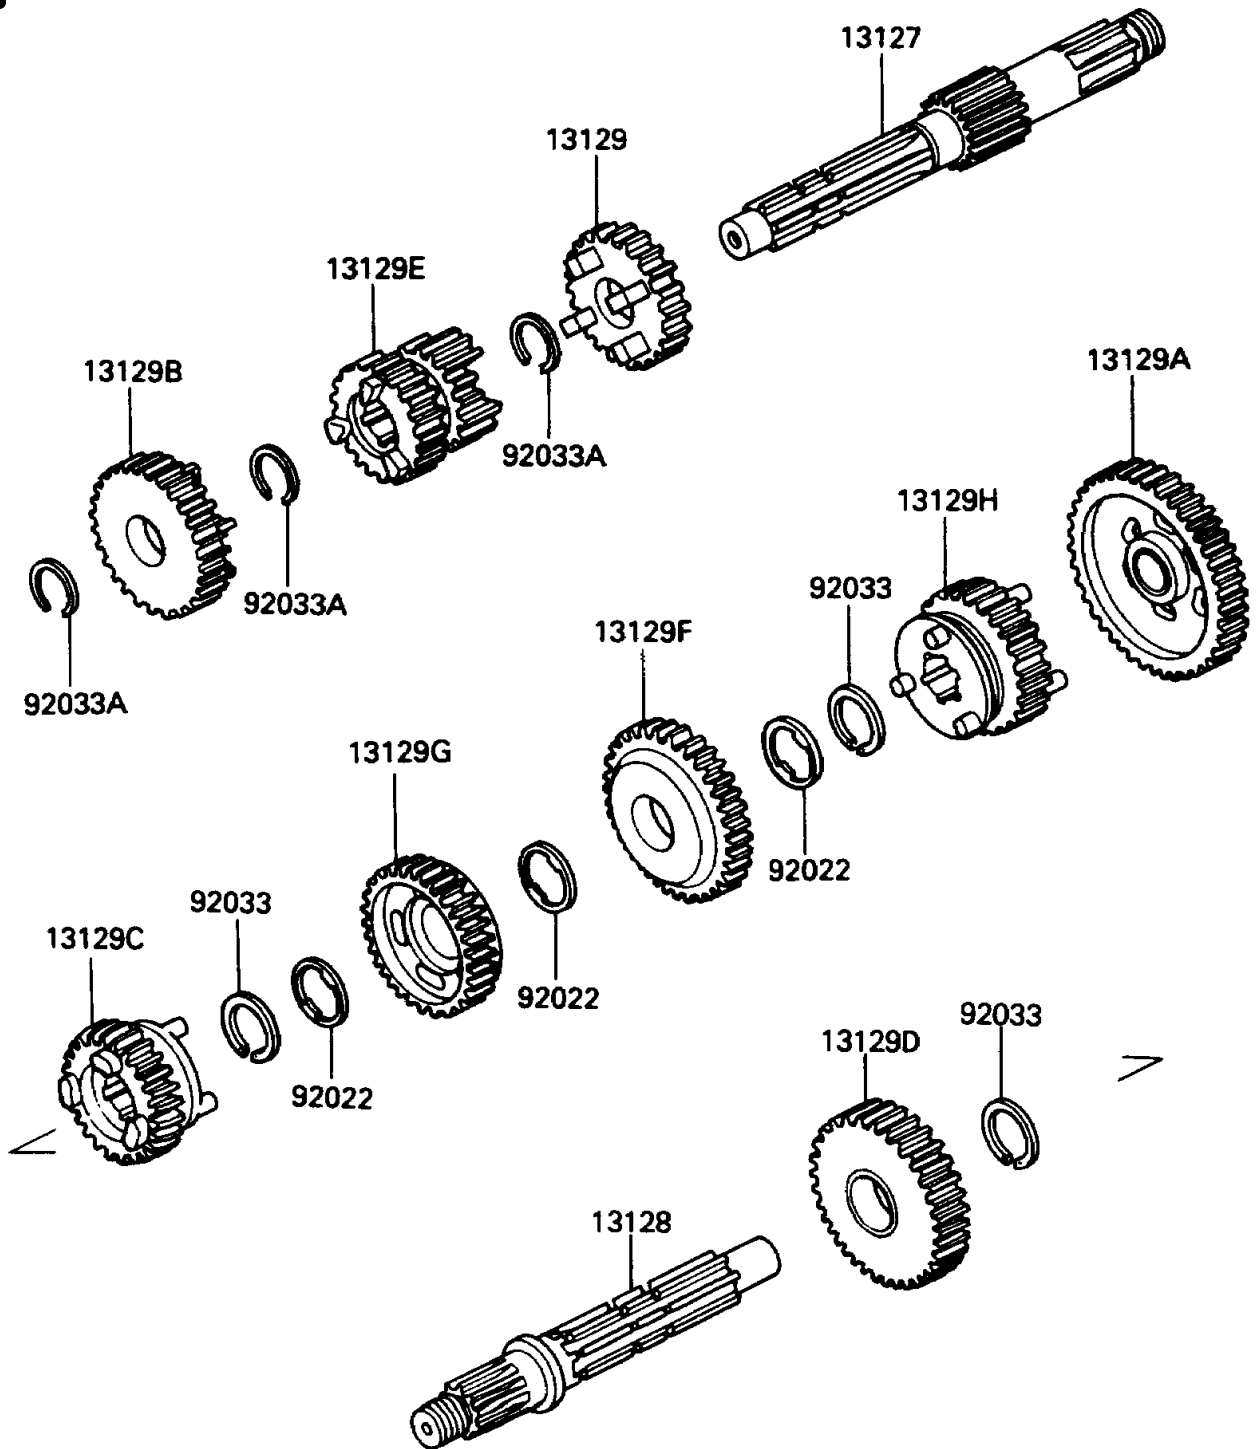

1986 Bayou® 185 PARTS DIAGRAM

Transmission

E1361-0155

1986 Bayou® 185 PARTS LIST

Transmission

ITEM NAME	PART NUMBER	QUANTITY
SHAFT-TRANSMISSION INPUT,13T (Ref # 13127)	13127-1109	1
SHAFT-TRANSMISSION OUTPUT (Ref # 13128)	13128-1122	1
GEAR,INPUT 4TH,26T (Ref # 13129)	13129-1541	1
GEAR,OUTPUT LOW,40T (Ref # 13129A)	13129-1543	1
GEAR,INPUT TOP,28T (Ref # 13129B)	13129-1674	1
GEAR,OUTPUT TOP,26T (Ref # 13129C)	13129-1690	1
GEAR-REVERSE,33T (Ref # 13129D)	13129-1691	1
GEAR,INPUT 2ND&3RD,22T&18T (Ref # 13129E)	13129-1696	1
GEAR,OUTPUT 2ND,36T (Ref # 13129F)	13129-1697	1
GEAR,OUTPUT 3RD,31T (Ref # 13129G)	13129-1698	1
GEAR,OUTPUT 4TH,28T (Ref # 13129H)	13129-1699	1
WASHER,22.3X27X0.5 (Ref # 92022)	92022-198	1
RING-SNAP,20X25.5X1.2 (Ref # 92033)	92033-025	1
RING-SNAP (Ref # 92033A)	92033-028	1