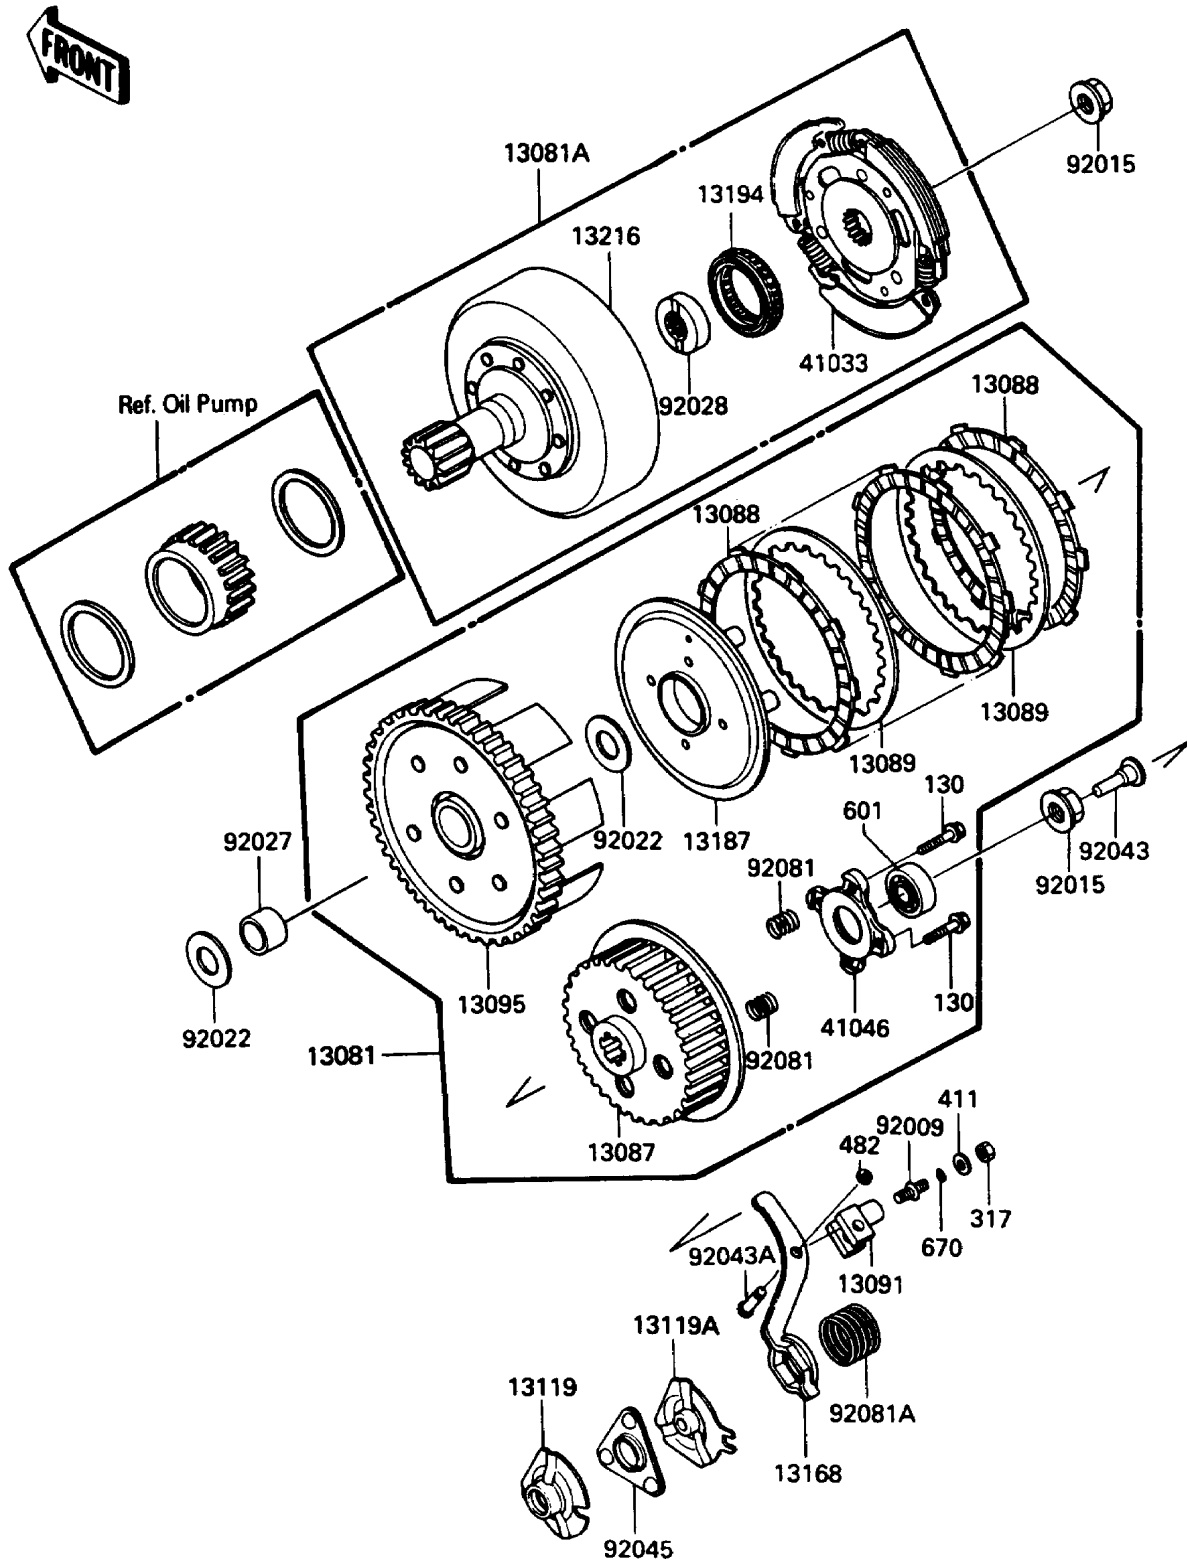

## 1986 Bayou® 185 PARTS DIAGRAM

Clutch

E1350-0112

## 1986 Bayou® 185 PARTS LIST

### Clutch

ITEM NAME	PART NUMBER	QUANTITY
CLUTCH-ASSY (Ref # 13081)	13081-1205	1
CLUTCH-ASSY,FR,ENGINE (Ref # 13081A)	13081-1209	1
HUB-CLUTCH (Ref # 13087)	13087-1054	1
PLATE-FRICTION,ID=91 (Ref # 13088)	13088-1016	1
PLATE-CLUTCH (Ref # 13089)	13089-1012	1
HOLDER,CLUTCH RELEASE (Ref # 13091)	13091-1341	1
HOUSING-COMP-CLUTCH (Ref # 13095)	13095-1134	1
CAM-RELEASE (Ref # 13119)	13119-1054	1
CAM-RELEASE (Ref # 13119A)	13119-1060	1
LEVER,CLUTCH RELEASE (Ref # 13168)	13168-1223	1
PLATE-CLUTCH OPERATING (Ref # 13187)	13187-1051	1
CLUTCH-ONEWAY (Ref # 13194)	13194-1055	1
GEAR-COMP,CLUTCH (Ref # 13216)	13216-1055	1
HUB-ASSY,CLUTCH (Ref # 41033)	41033-1567	1
HOUSING-BEARING (Ref # 41046)	41046-1055	1
SCREW,CLUTCH RELEASE (Ref # 92009)	92009-1303	1
NUT,16MM (Ref # 92015)	92015-1465	1
WASHER,20.5X34X1.4 (Ref # 92022)	92022-168	1
COLLAR,20X25X21 (Ref # 92027)	92027-1798	1
BUSHING,CLUTCH (Ref # 92028)	92028-1292	1
PIN,CLUTCH (Ref # 92043)	92043-1229	1
PIN,CLUTCH RELEASE (Ref # 92043A)	92043-1230	1
BEARING-BALL,CLUTCH RELEASE (Ref # 92045)	92045-1117	1
SPRING,CLUTCH (Ref # 92081)	92081-1680	1
SPRING (Ref # 92081A)	92081-1681	1
BOLT-FLANGED,6X20 (Ref # 130)	130P0620	1
NUT-HEX-SMALL,8MM (Ref # 317)	317B0800	1
WASHER-PLAIN,8MM (Ref # 411)	411B0800	1
CIRCLIP-TYPE-E,6MM (Ref # 482)	482J6000	1

## 1986 Bayou® 185 PARTS LIST

Clutch

ITEM NAME	PART NUMBER	QUANTITY
BEARING-BALL,#6201C3 (Ref # 601)	601B6201	1
O RING,8MM (Ref # 670)	670B1508	1