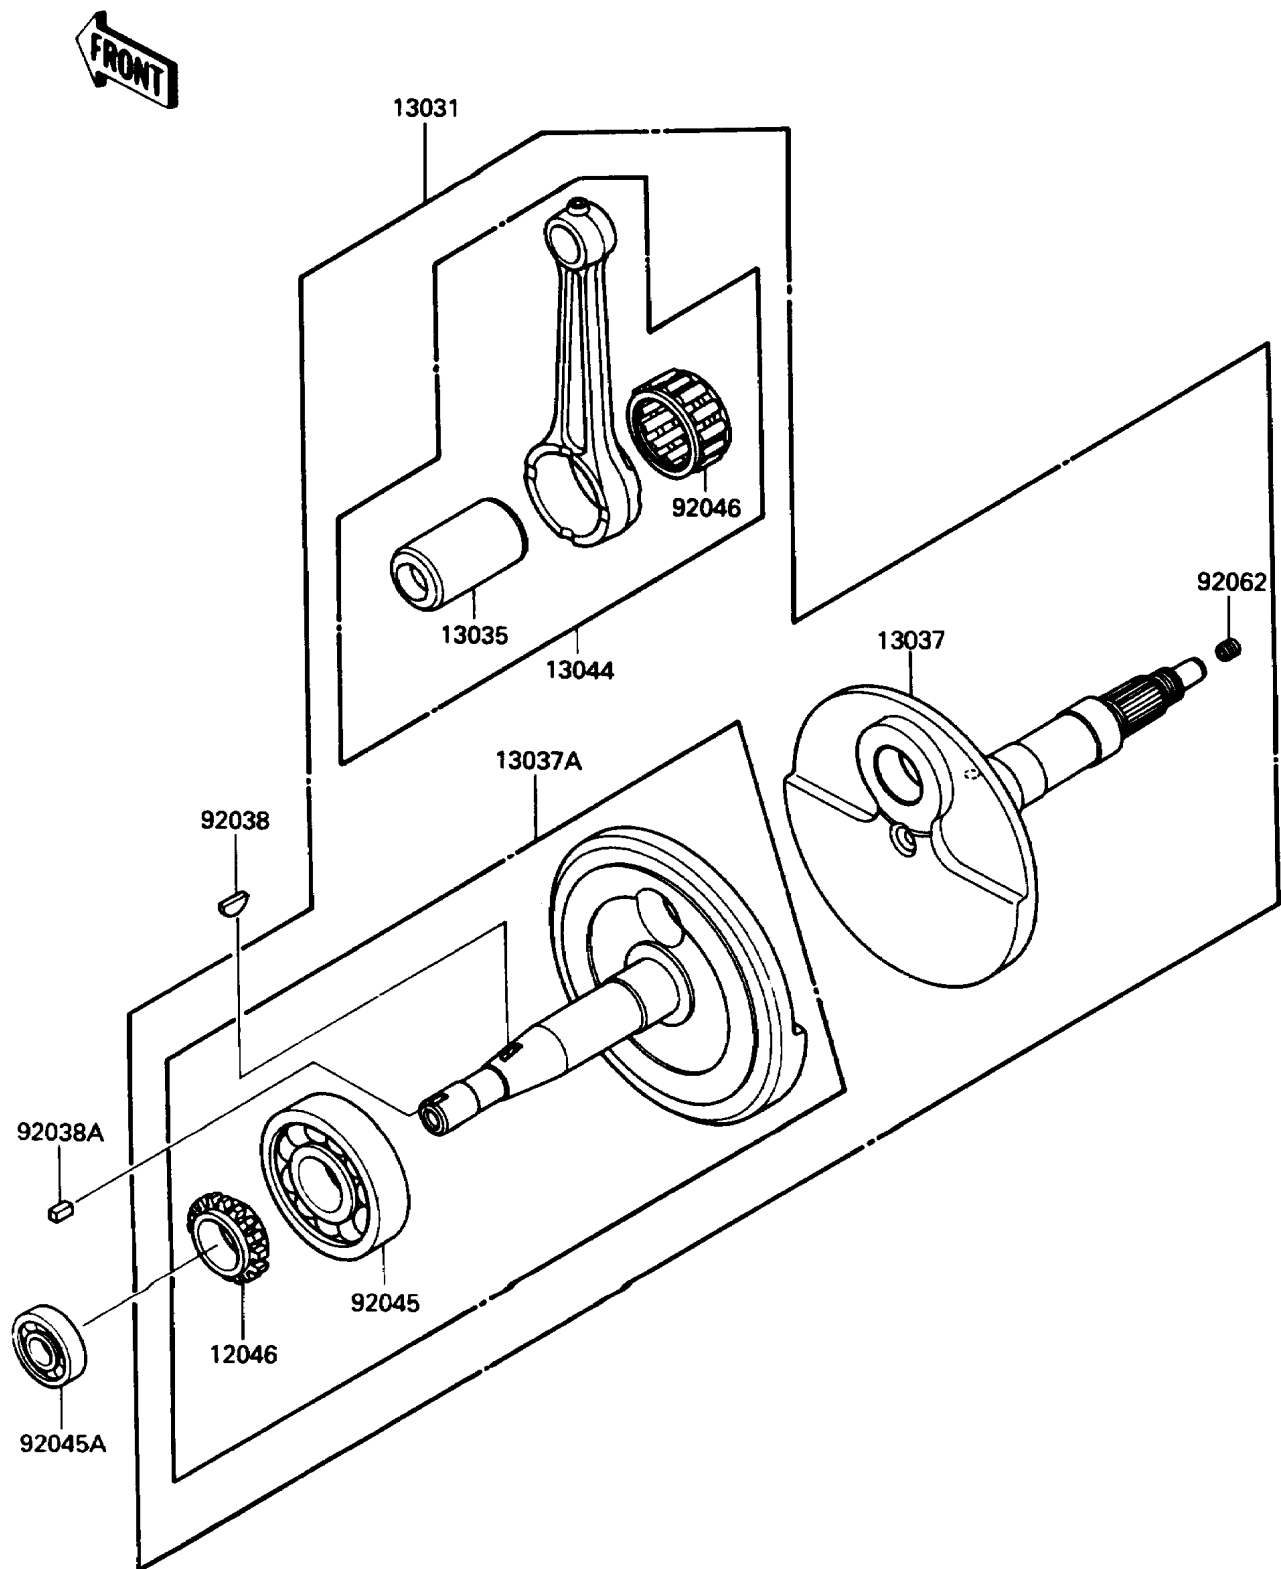

1986 Bayou® 185 PARTS DIAGRAM

Crankshaft

E1321-0078

1986 Bayou® 185 PARTS LIST

Crankshaft

ITEM NAME	PART NUMBER	QUANTITY
SPROCKET,CAM CHAIN,19T (Ref # 12046)	12046-1058	1
CRANKSHAFT-COMP (Ref # 13031)	13031-1216	1
PIN-CRANK (Ref # 13035)	13035-1063	1
CRANKSHAFT,RH (Ref # 13037)	13037-1259	1
CRANKSHAFT,LH (Ref # 13037A)	13037-5044	1
SET-CONNECTING ROD (Ref # 13044)	13044-5054	1
KEY,WOODRUFF (Ref # 92038)	92038-001	1
KEY,SUNK (Ref # 92038A)	92038-1051	1
BEARING-BALL,6305JR2C3 (Ref # 92045)	92045-1120	1
BEARING-BALL,#6903C3 (Ref # 92045A)	92045-1131	1
BEARING-NEEDLE (Ref # 92046)	92046-1126	1
NOZZLE (Ref # 92062)	92062-1053	1